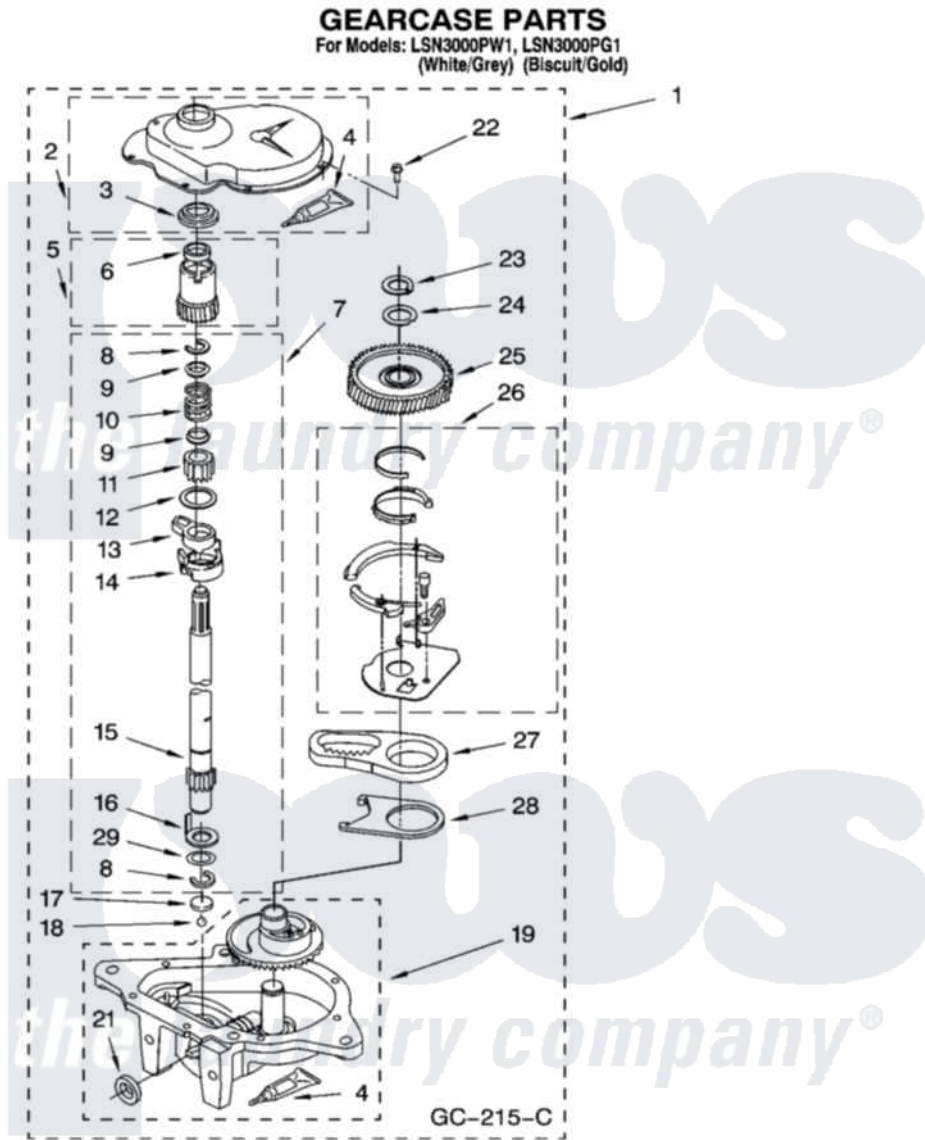

# Whirlpool LSN3000PW1 08 - GEARCASE PARTS

12

8180561

Whirlpool [Residential Whirlpool LSN3000PW1 Washer Parts](#) Parts Diagram 08 - GEARCASE PARTS  
Click on the part number to view part

Item	Original Part Number	Replaced By	Status	Part Description
1	3360630	<a href="#">3360629</a>		Gearcase
2	<a href="#">285202</a>			Cover, Gearcase
3	<a href="#">3349985</a>			Seal, Gearcase Cover
4	<a href="#">285195</a>			Sealer Sealer, Gasket
5	63320	<a href="#">285362</a>		Gear and Pinion
6	<a href="#">356427</a>			Seal, Spin Pinion
7	<a href="#">389387</a>			Shaft, Agitator
8	90369		Not Available	Ring, Retaining (2)
9	<a href="#">62677</a>			Retainer, Spring
10	<a href="#">62676</a>			Spring, Agitator
11	63273	<a href="#">285509</a>		Shaft, Agitator
12	<a href="#">62619</a>			Washer, Agitator Gear
13	62580	<a href="#">285206</a>		Cam-Agitator
14	62581	<a href="#">285206</a>		Cam-Agitator
15	<a href="#">285509</a>			Shaft, Agitator
16	<a href="#">62618</a>			Washer, Cam Thrust

17	16018	<a href="#">285205</a>	Bearing
18	85529	<a href="#">285205</a>	Bearing
19	389230	<a href="#">285515</a>	Gearcase
21	<a href="#">285352</a>		Seal Kit, Thrust Plug
22	<a href="#">3351614</a>		Screw, Gearcase Cover Mounting
23	3362552	<a href="#">285765</a>	Ring-Retr
24	285735	<a href="#">285766</a>	Washer Kit, Thrust
25	62570	<a href="#">285362</a>	Gear and Pinon
26	388253	<a href="#">999516</a>	Shelf-Glas
27	3349296	<a href="#">8546456</a>	Rack, Connecting
28	<a href="#">62621</a>		Actuator, Shift
29	<a href="#">388815</a>		Washer, Intermediate 1 3976263 Miscellaneous Parts Bag 2 3976300 Washer, Inlet Hose 3 3366913 Clamp, Hose