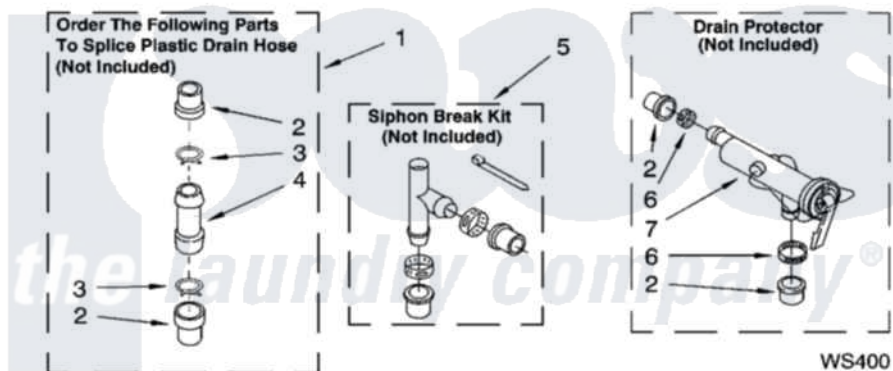

Whirlpool LSN3000PW1 09 - WATER SYSTEM PARTS, MISCELLANEOUS PARTS, OPTIONAL PARTS (NOT INCLUDED)

WATER SYSTEM PARTS

For Models: LSN3000PW1, LSN3000PG1
(White/Grey) (Biscuit/Gold)

8180561

13

Whirlpool [Residential Whirlpool LSN3000PW1 Washer Parts](#) Parts Diagram 09 - WATER SYSTEM PARTS, MISCELLANEOUS PARTS, OPTIONAL PARTS (NOT INCLUDED)

[Click on the part number to view part](#)

Item	Original Part Number	Replaced By	Status	Part Description
1	285442			Water System Parts
2	285321			Water System Parts
3	370447	285655		Clamp, Hose
4	16272			Connector, Straight
5	285320			Water System Parts
6	65349	285655		Clamp, Hose
7	367031			Water System Parts
1	3976263	285654		Parts-Misc
2	3976300	16123		Washer Inlet-Hose Miscellaneous Parts Must be Ordered Separately.
3	3366912	356138		Clamp, Hose
4	3359452			Nut, Lock
5	389102	W10001130		Foot, Leveling
6	3366913	3357331		Clamp, Drain