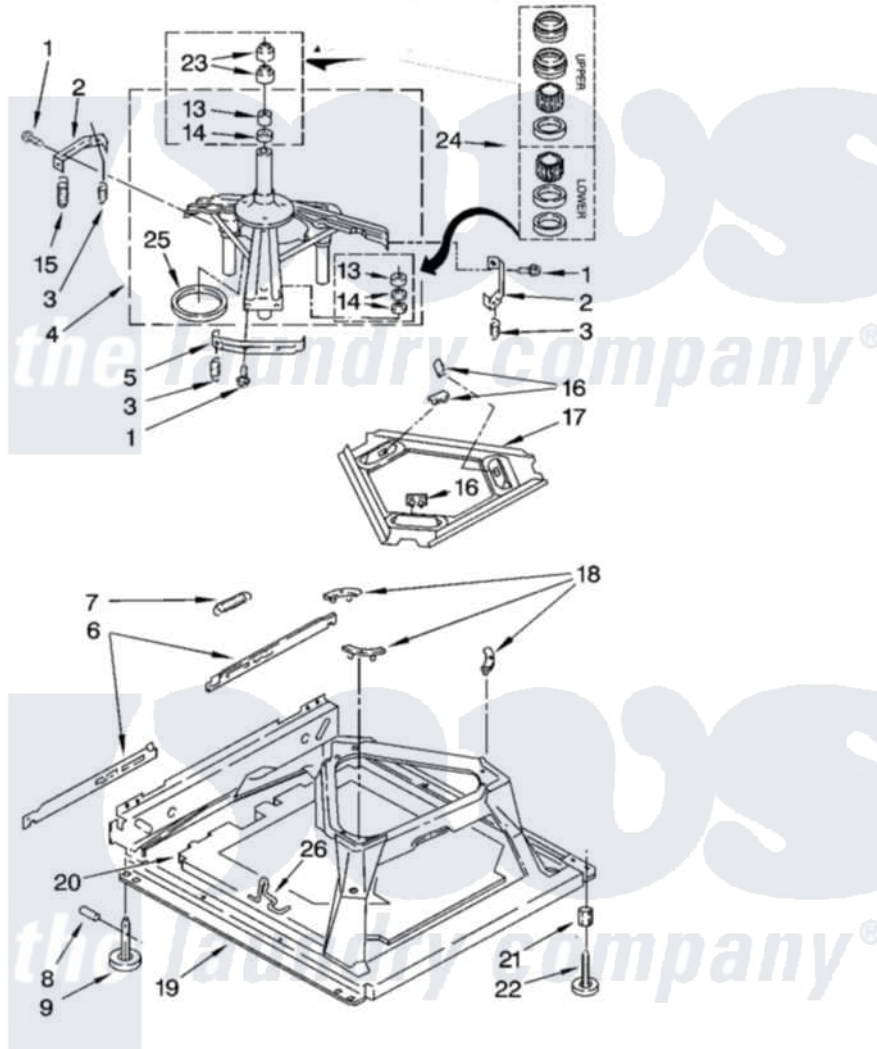

Whirlpool LSN3000PW2 05 - MACHINE BASE PARTS

MACHINE BASE PARTS

For Models: LSN3000PW2, LSN3000PG2
(White/Grey) (Biscuit/Gold)

8

8180573

Whirlpool Residential Whirlpool LSN3000PW2 Washer Parts Parts Diagram 05 - MACHINE BASE PARTS
Click on the part number to view part

Item	Original Part Number	Replaced By	Status	Part Description
1	3400076			Screw, Bracket Mounting
2	64067			Bracket, Spring Outer
3	63907			Spring, Suspension
4	3362087	280184		Support
5	64065			Bracket, Spring Outer
6	63466			Link, Leveling Mechanism
7	62597	8316845		Spring
8	62837			Pin, Knurled
9	62596	285244		Feet-Leveling
13	3347047	8546455		Bearing, Centerpost
14	357409	359449		Seal, Agitator Shaft
15	8318050	285901		Spring
16	62568	285219		Pad
17	3946509			Plate, Suspension
18	3363660	285744		Pad
19	3946512	285771		Base

20	8544816		Absorber, Sound
21	3359452		Nut, Lock
22	389102	W10001130	Foot, Leveling
23	356934	8577376	Seal, Centerpost
24	285203		Centerpost Bearing Kit
25	63134		Ring, Sound Deadening
26	63806	W10145155	Retainer, Suspension Spring