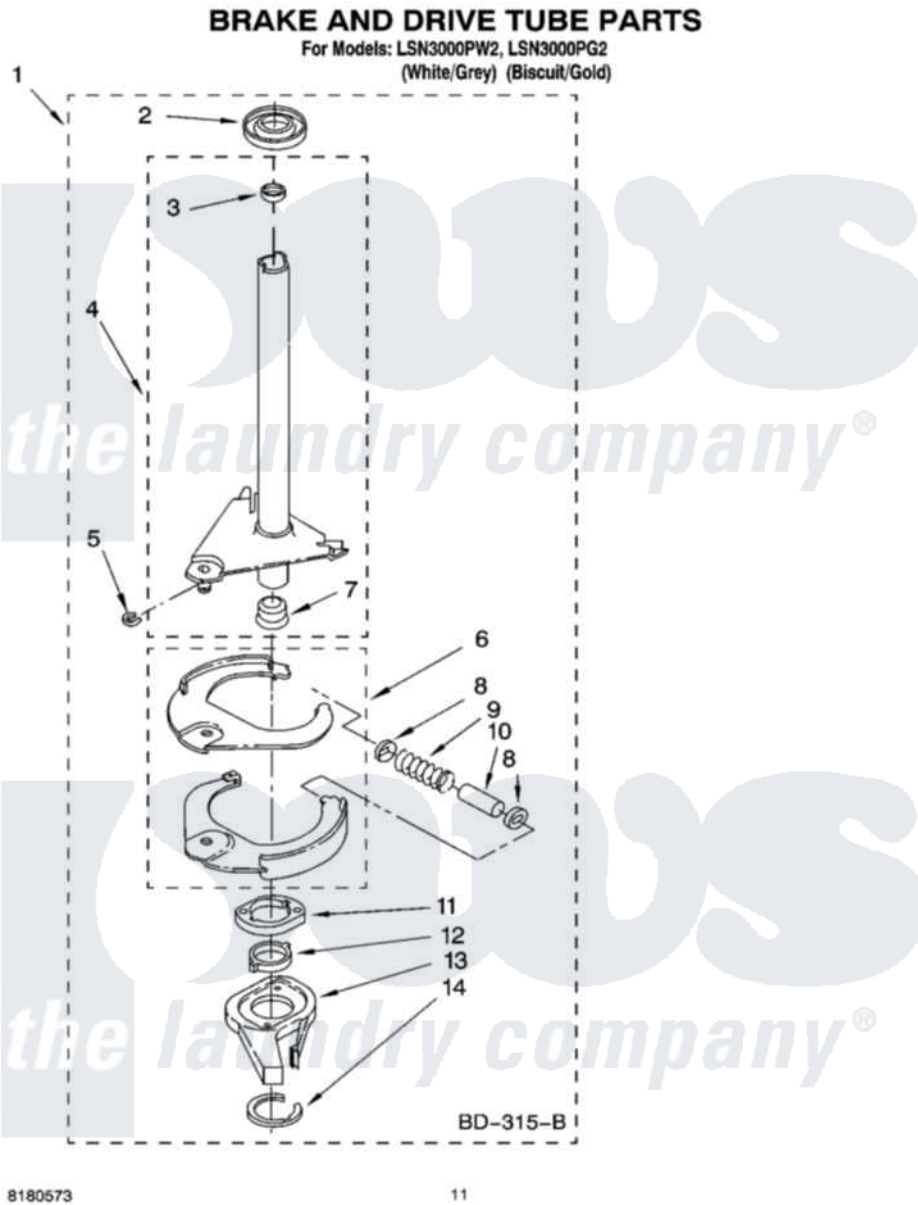

Whirlpool LSN3000PW2 07 - BRAKE AND DRIVE TUBE PARTS

8180573

11

Whirlpool [Residential Whirlpool LSN3000PW2 Washer Parts](#) Parts Diagram 07 - BRAKE AND DRIVE TUBE PARTS
Click on the part number to view part

Item	Original Part Number	Replaced By	Status	Part Description
1	388952	285792		Basketdrive
2	62658			Ring, Thrust
3	356427			Seal, Spin Pinion
4	64027	64208		Tube-Spin
5	64035	W10083190		Ring, Retaining
6	64232	285438		Shoe-Brake
7	62703	8546462		"T" Bearing, Spin Tube
8	3353956	285658		Sleeve
9	387806		Not Available	Spring, Brake
10	3355360	285658		Sleeve
11	661516	8546461		Cam, Brake Release
12	63022			Sleeve, Cam
13	64194	285790		Lining
14	90368	W10083200		Ring, Retaining
"	N/A		Not Available	FOLLOWING PARTS NOT ILLUSTRATED
"	285208			Lubricant