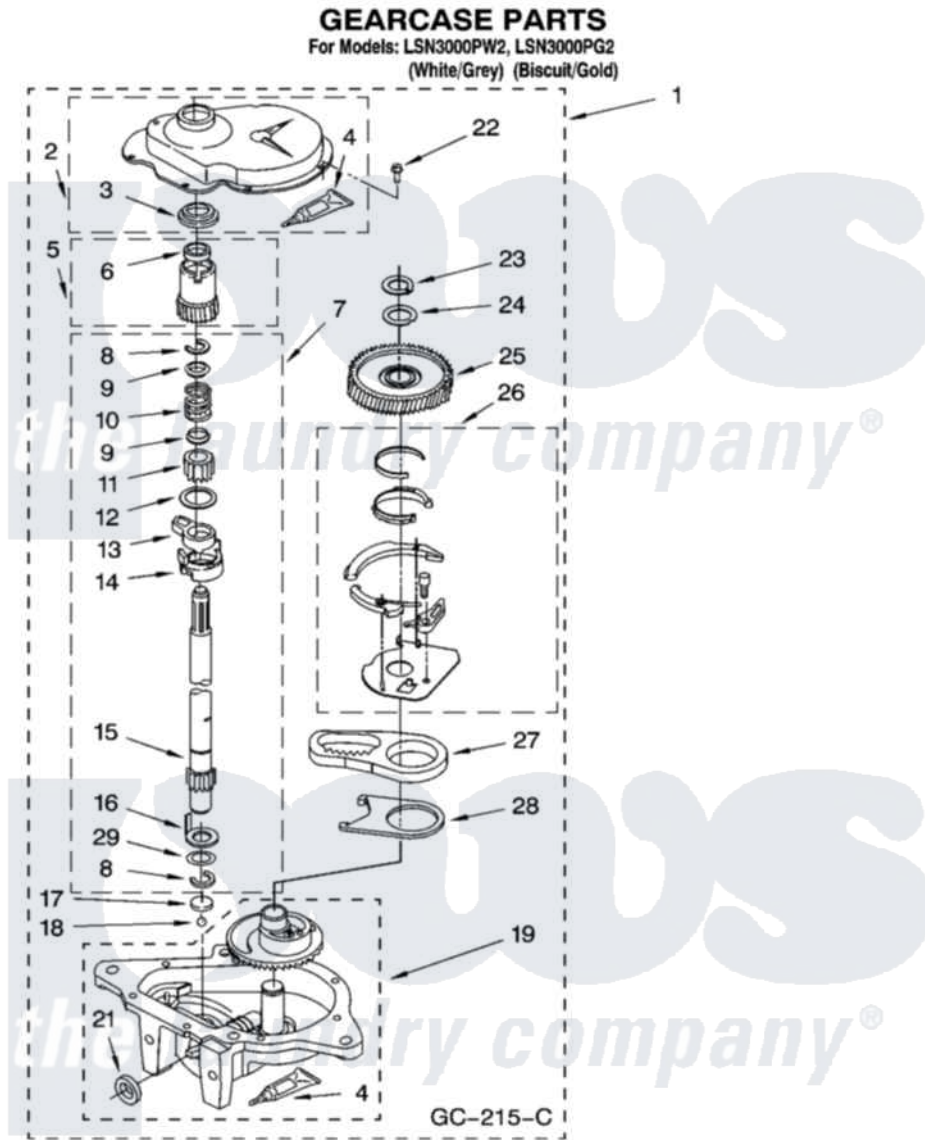

Whirlpool LSN3000PW2 08 - GEARCASE PARTS

12

8180573

Whirlpool [Residential Whirlpool LSN3000PW2 Washer Parts](#) Parts Diagram 08 - GEARCASE PARTS
Click on the part number to view part

Item	Original Part Number	Replaced By	Status	Part Description
1	3360630	3360629		Gearcase
2	285202			Cover, Gearcase
3	3349985			Seal, Gearcase Cover
4	285195			Sealer Sealer, Gasket
5	63320	285362		Gear and Pinion
6	356427			Seal, Spin Pinion
7	389387			Shaft, Agitator
8	90369		Not Available	Ring, Retaining (2)
9	62677			Retainer, Spring
10	62676			Spring, Agitator
11	63273	285509		Shaft, Agitator
12	62619			Washer, Agitator Gear
13	62580	285206		Cam-Agitator
14	62581	285206		Cam-Agitator
15	285509			Shaft, Agitator
16	62618			Washer, Cam Thrust

17	16018	285205	Bearing
18	85529	285205	Bearing
19	389230	285515	Gearcase
21	285352		Seal Kit, Thrust Plug
22	3351614		Screw, Gearcase Cover Mounting
23	3362552	285765	Ring-Retr
24	285735	285766	Washer Kit, Thrust
25	62570	285362	Gear and Pinon
26	388253	999516	Shelf-Glas
27	3349296	8546456	Rack, Connecting
28	62621		Actuator, Shift
29	388815		Washer, Intermediate 1 3976263 Miscellaneous Parts Bag 2 3976300 Washer, Inlet Hose 3 3366913 Clamp, Hose