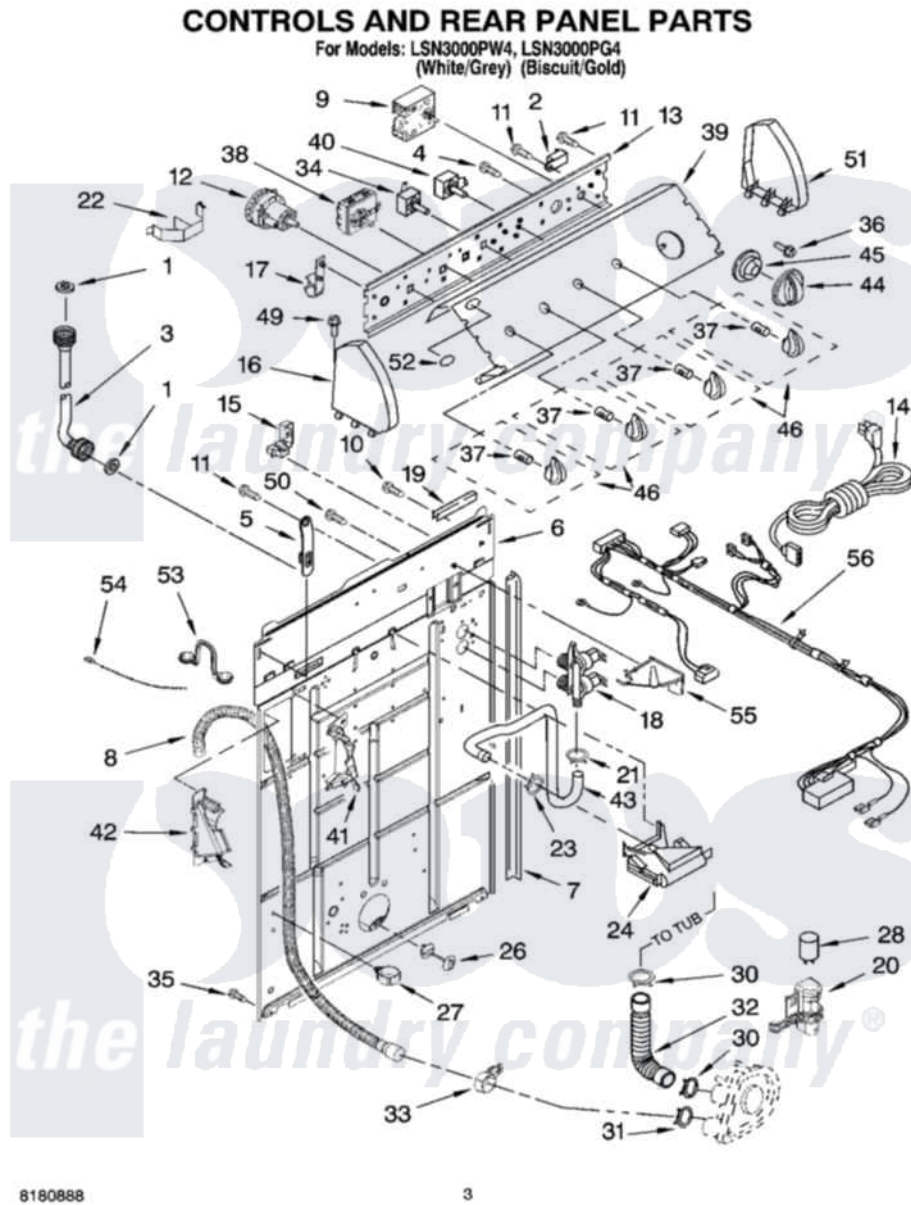

# Whirlpool LSN3000PW4 02 - CONTROLS AND REAR PANEL PARTS

Whirlpool Residential Whirlpool LSN3000PW4 Washer Parts Parts Diagram 02 - CONTROLS AND REAR PANEL PARTS  
Click on the part number to view part

Item	Original Part Number	Replaced By	Status	Part Description
1	3976300	<a href="#">16123</a>		Washer Inlet-Hose Miscellaneous Parts Must be Ordered Separately.
2	<a href="#">694419</a>			Mini-Buzzer
3	8571377	<a href="#">89503</a>		Hose-Inlet
"	8571378	<a href="#">89503</a>		Hose-Inlet
4	<a href="#">3400073</a>			Screw, Ground
5	<a href="#">8568314</a>			Strap, Console
6	<a href="#">8318015</a>			Panel, Rear
7	<a href="#">62747</a>			Pad, Rear Panel
8	8559373	<a href="#">W10096921</a>		Drain Hose Assembly
9	<a href="#">3955765</a>			Timer, Control
10	<a href="#">3351614</a>			Screw, Gearcase Cover Mounting
11	<a href="#">90767</a>			Screw, 8A X 3/8 HeX Washer Head Tapping
12	3366845	<a href="#">W10339326</a>		Switch-WL
13	<a href="#">8544893</a>			Bracket, Control