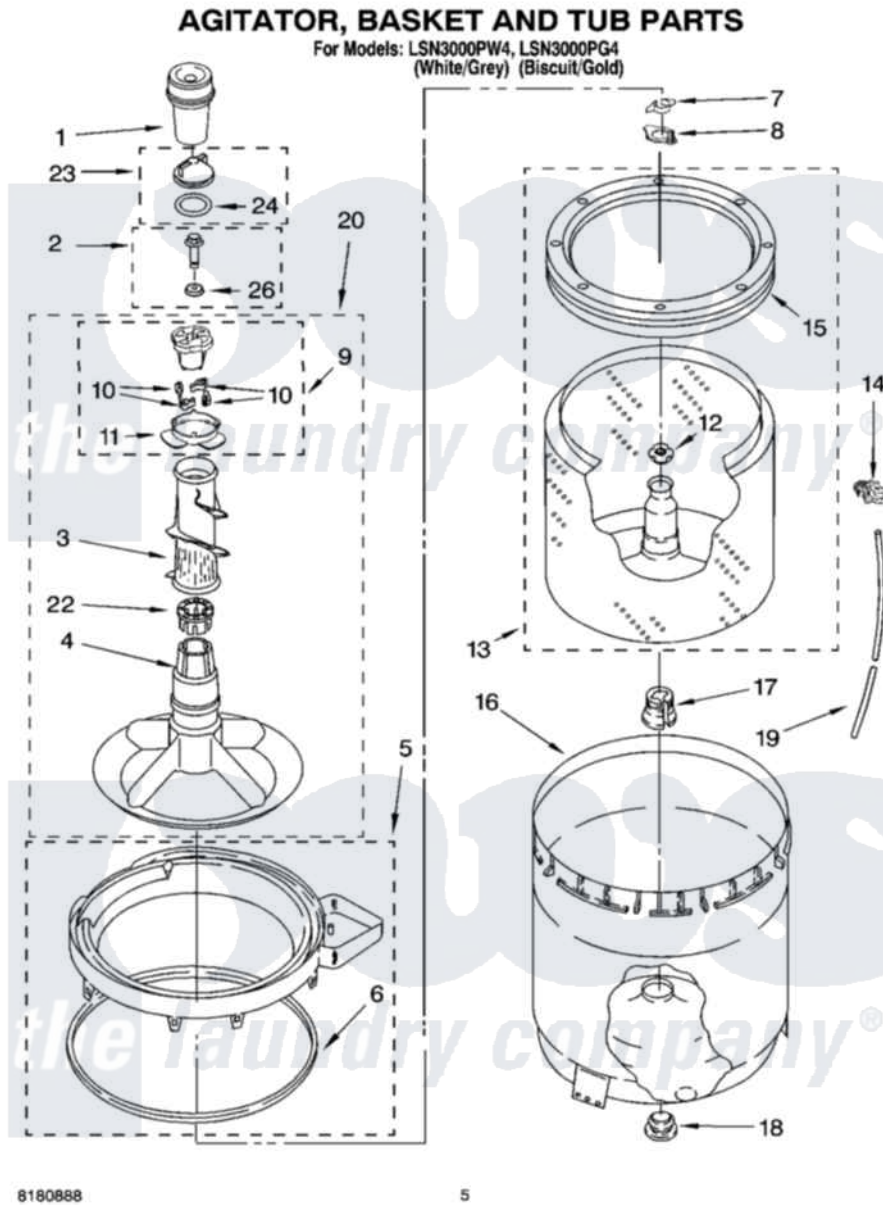

# Whirlpool LSN3000PW4 03 - AGITATOR, BASKET AND TUB PARTS

Whirlpool [Residential Whirlpool LSN3000PW4 Washer Parts](#) Parts Diagram 03 - AGITATOR, BASKET AND TUB PARTS

[Click on the part number to view part](#)

Item	Original Part Number	Replaced By	Status	Part Description
1	<a href="#">63580</a>			Dispenser, Fabric Softener
2	<a href="#">358237</a>			Screw And Washer
3	<a href="#">3363003</a>			Mover, Clothes
4	<a href="#">3951632</a>			Agitator
5	8528150	<a href="#">W10445870</a>		Ring-Tub
6	<a href="#">3976308</a>			Gasket, Tub Ring
7	<a href="#">3354845</a>			Clip, Agitator
8	<a href="#">8543666</a>			Washer, Agitator
9	3951682	<a href="#">285809</a>		Cam-Agitator
10	3366877	<a href="#">80040</a>		Dog-Agitator
11	<a href="#">3952374</a>			Bearing, Driven Cam
12	<a href="#">21366</a>			Nut, Spanner
13	8526016	<a href="#">W10389328</a>		Clothes Container, Assembly
14	<a href="#">2219077</a>			Clip, Pressure Switch Hose
15	8519788	<a href="#">387240</a>		Ring, Balance
16	<a href="#">63849</a>			Strain Relief, Power Cord

17	<a href="#">389140</a>		Tub Block, Basket Drive
18	<a href="#">383727</a>		Gasket, Centerpodt
19	3347780	<a href="#">353244</a>	Hose, Pressure Switch
20	<a href="#">3951744</a>		Agitator Assembly
22	<a href="#">3951608</a>		Spacer, Thrust
23	3354733	<a href="#">W10074580</a>	Cap, Barrier
24	3348855	<a href="#">W10072840</a>	Fabric Softener
26	<a href="#">3949550</a>		Washer