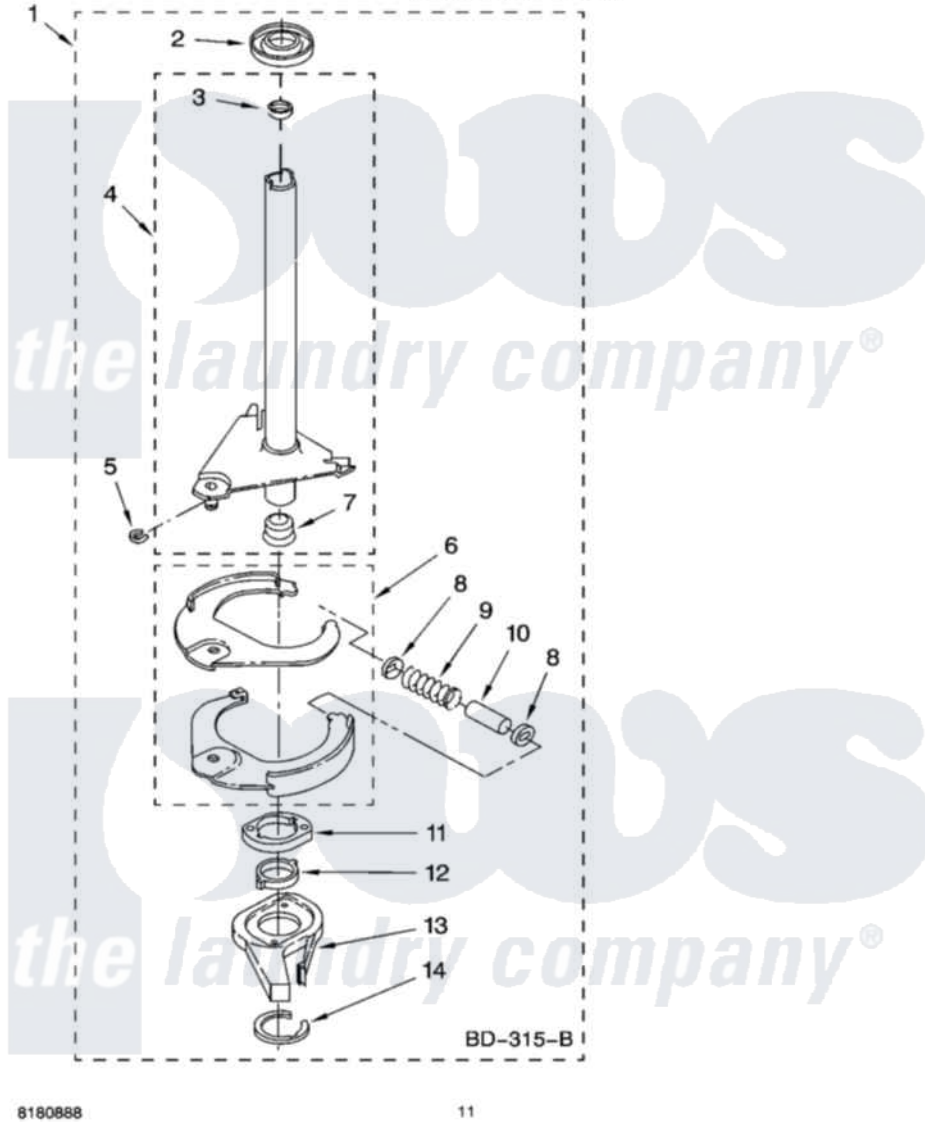

Whirlpool LSN3000PW4 07 - BRAKE AND DRIVE TUBE PARTS

BRAKE AND DRIVE TUBE PARTS

For Models: LSN3000PW4, LSN3000PG4
(White/Grey) (Biscuit/Gold)

8180888

11

Whirlpool Residential Whirlpool LSN3000PW4 Washer Parts Parts Diagram 07 - BRAKE AND DRIVE TUBE PARTS
Click on the part number to view part

Item	Original Part Number	Replaced By	Status	Part Description
1	388952	285792		Basketdrive
2	62658			Ring, Thrust
3	356427			Seal, Spin Pinion
4	64027	64208		Tube-Spin
5	64035	W10083190		Ring, Retaining
6	64232	285438		Shoe-Brake
7	62703	8546462		"T" Bearing, Spin Tube
8	3353956	285658		Sleeve
9	387806		Not Available	Spring, Brake
10	3355360	285658		Sleeve
11	661516	8546461		Cam, Brake Release
12	63022			Sleeve, Cam
13	64194	285790		Lining
14	90368	W10083200		Ring, Retaining
"	N/A		Not Available	FOLLOWING PARTS NOT ILLUSTRATED
"	285208			Lubricant