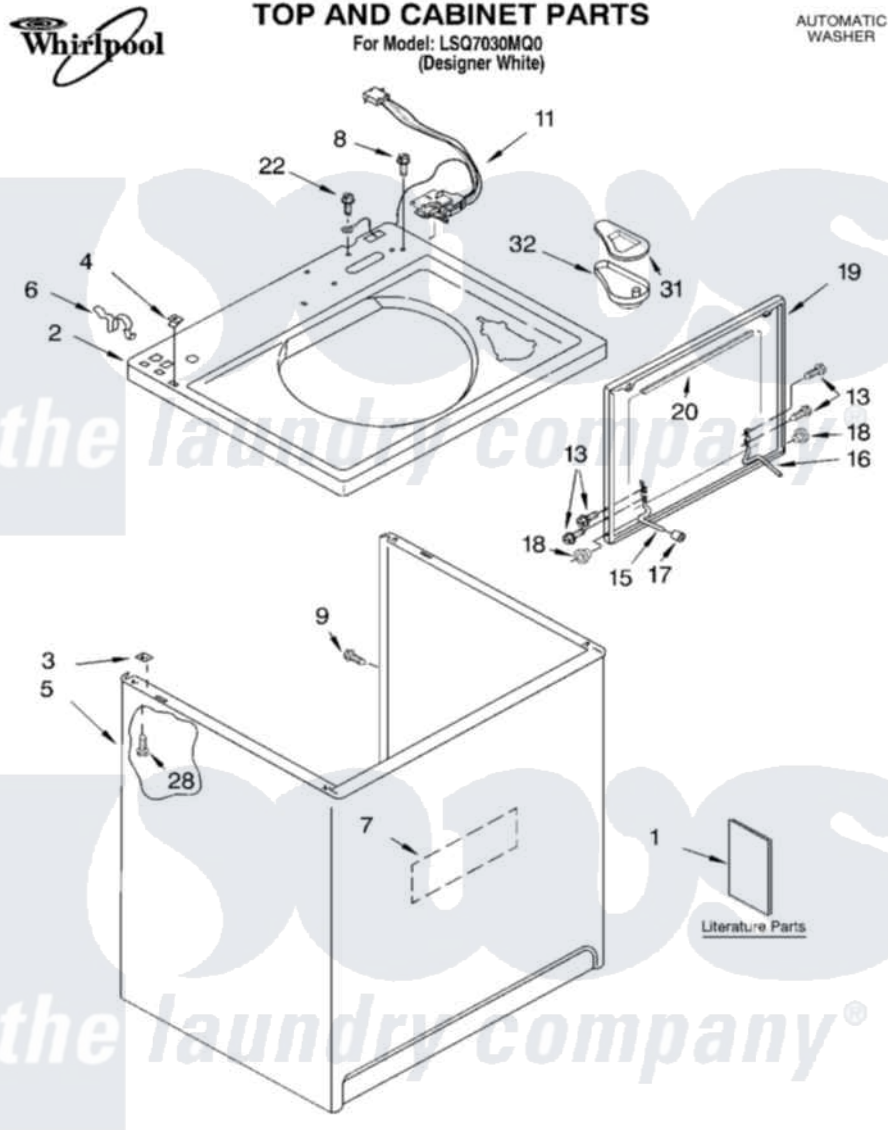

Whirlpool LSQ7030MQ0 01 - TOP AND CABINET PARTS

6-03 Litho in U.S.A. (drd)

1

Part No. 8180080

Whirlpool [Residential Whirlpool LSQ7030MQ0 Washer Parts](#) Parts Diagram 01 - TOP AND CABINET PARTS

[Click on the part number to view part](#)

Item	Original Part Number	Replaced By	Status	Part Description
1	LIT3956025		Not Available	Literature Parts (Installation Instructions)
"	LIT3955904		Not Available	Literature Parts (Feature Sheet)
"	LIT3955869			Literature Parts
"	LIT3956341		Not Available	Literature Parts (Energy Guide)
"	LIT8543821		Not Available	Literature Parts (Wiring Diagram)
"	N/A		Not Available	Following May Be Purchased DO-IT-YOURSELF REPAIR MANUALS
"	LIT4313896	4313896		Do-It-Yourself Repair Manuals
2	3955792			Top
3	62750			Spacer, Cabinet To Top (4)
4	357213			Nut, Push-In
5	63424			Cabinet
6	62780			Clip, Top And Cabinet And Rear Panel
7	3976348			Absorber, Sound

8	3400611		Screw And Washer, Lid Switch
9	3357011	308685	Side Trim)
11	8054980		Switch, Lid
13	355274	W10119828	Screw, Lid Hinge Mounting
15	8055257		Hinge, Lid
16	8055256		Hinge, Lid
17	19119		Bumper, Lid Hinge
18	8319539		Bearing, Lid Hinge
19	3956016	3957547	Lid
20	8054939		Seal, Lid
22	3351614		Screw, Gearcase Cover Mounting
28	3390631		Screw, 10-16 X 3/8
31	3955788		Cover, Dispenser
32	8519517		Dispenser, Bleach