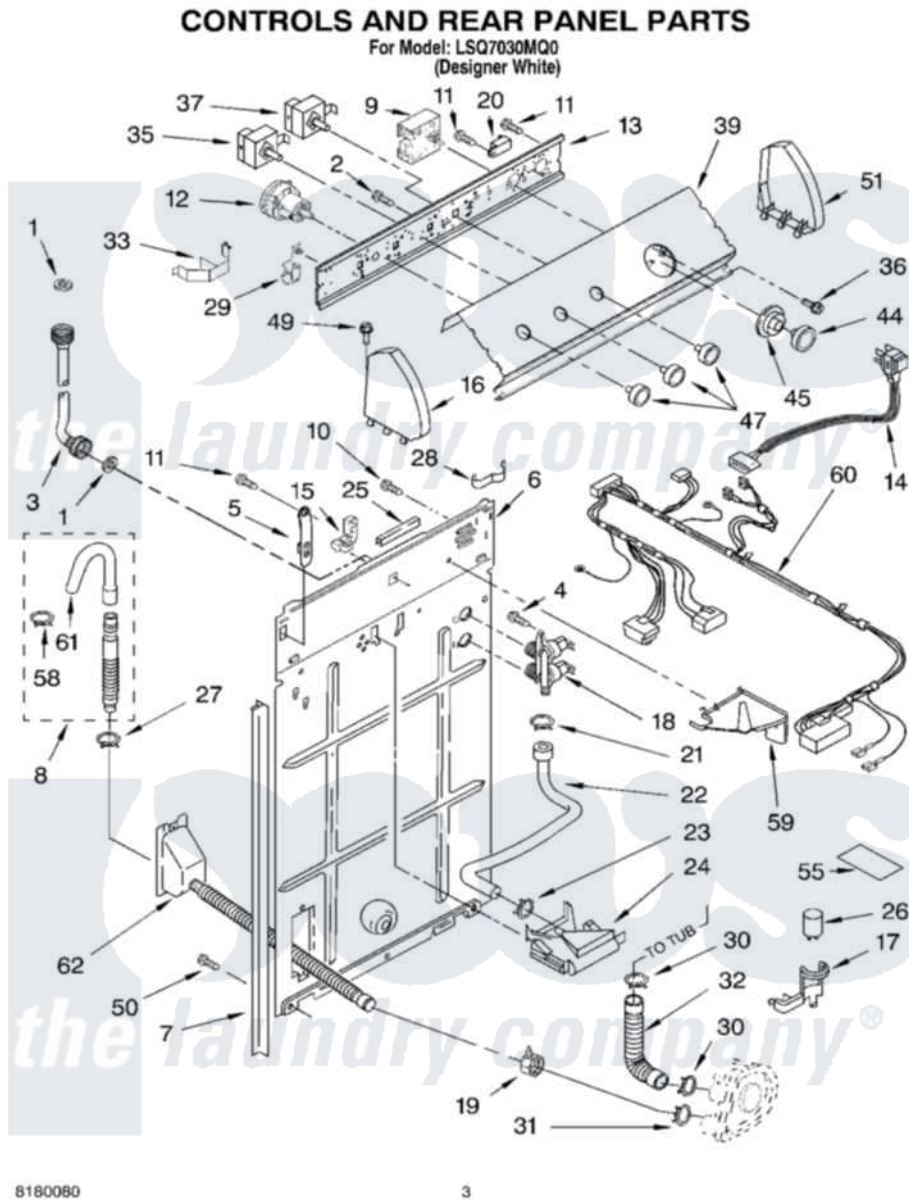

# Whirlpool LSQ7030MQ0 02 - CONTROLS AND REAR PANEL PARTS

Whirlpool Residential Whirlpool LSQ7030MQ0 Washer Parts Parts Diagram 02 - CONTROLS AND REAR PANEL PARTS

Click on the part number to view part

Item	Original Part Number	Replaced By	Status	Part Description
1	3976300	<a href="#">16123</a>		Washer Inlet-Hose Miscellaneous Parts Must be Ordered Separately.
2	<a href="#">3400073</a>			Screw, Ground
3	3949374	<a href="#">89503</a>		Hose-Inlet
"	3949375	<a href="#">89503</a>		Hose-Inlet
4	<a href="#">9740848</a>			Screw, Mixing Valve Mounting
5	8318255	<a href="#">8568314</a>		Strap, Console
6	<a href="#">3357978</a>			Panel, Rear
7	<a href="#">62747</a>			Pad, Rear Panel
8	3951609	<a href="#">285664</a>		Hose
"	661577	<a href="#">285666</a>		Hose
"	3357090	<a href="#">285702</a>		Hose
9	<a href="#">3953321</a>			Timer, Control
10	<a href="#">3351614</a>			Screw, Gearcase Cover Mounting
11	<a href="#">00767</a>			Screw, 8A X 3/8 HeX Washer