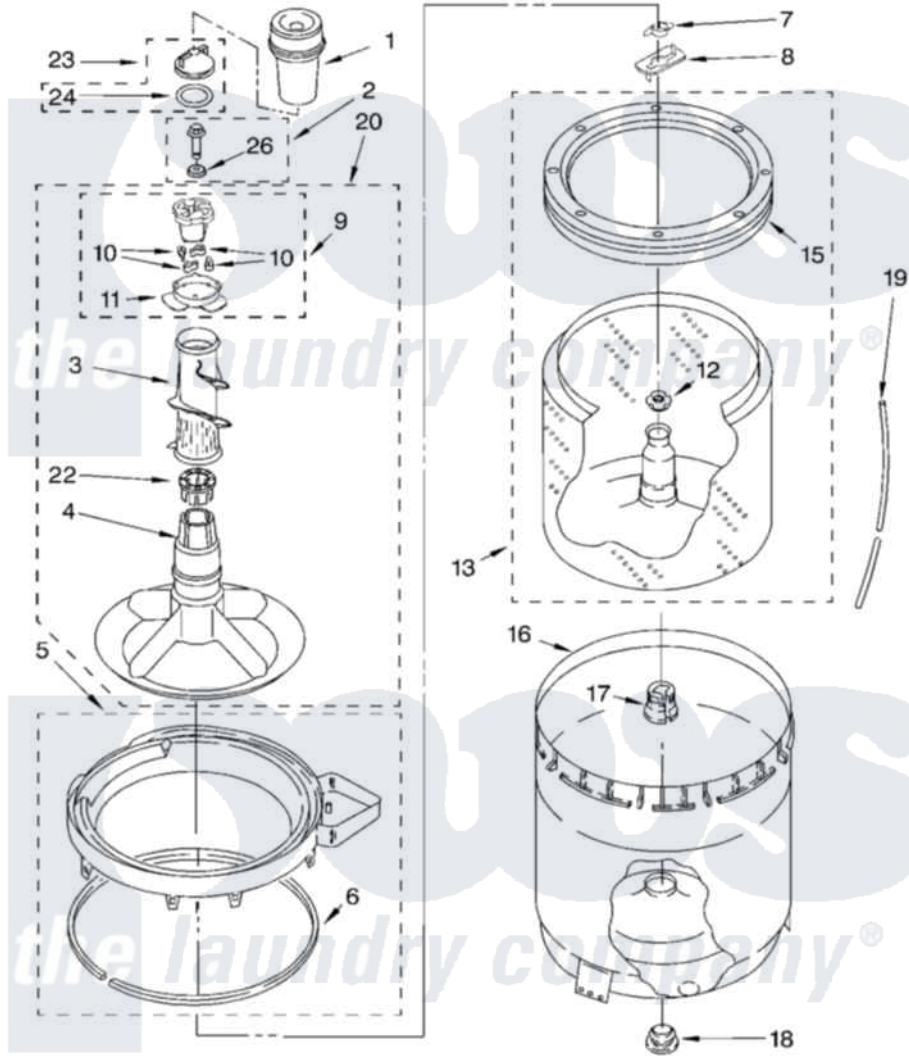

# Whirlpool LSQ7030MQ0 03 - AGITATOR, BASKET AND TUB PARTS

## AGITATOR, BASKET AND TUB PARTS

For Model: LSQ7030MQ0  
(Designer White)

8180080

5

Whirlpool [Residential Whirlpool LSQ7030MQ0 Washer Parts](#) Parts Diagram 03 - AGITATOR, BASKET AND TUB PARTS

[Click on the part number to view part](#)

Item	Original Part Number	Replaced By	Status	Part Description
1	<a href="#">63580</a>			Dispenser, Fabric Softener
2	<a href="#">358237</a>			Screw And Washer
3	<a href="#">3363003</a>			Mover, Clothes
4	<a href="#">3951632</a>			Agitator
5	8528150	<a href="#">W10445870</a>		Ring-Tub
6	<a href="#">3976308</a>			Gasket, Tub Ring
7	<a href="#">3354845</a>			Clip, Agitator
8	3355921	<a href="#">8543666</a>		Washer, Agitator
9	3951682	<a href="#">285809</a>		Cam-Agitator
10	3366877	<a href="#">80040</a>		Dog-Agitator
11	<a href="#">3952374</a>			Bearing, Driven Cam
12	<a href="#">21366</a>			Nut, Spanner
13	8526016	<a href="#">W10389328</a>		Clothes Container, Assembly
15	8519788	<a href="#">387240</a>		Ring, Balance
16	<a href="#">63849</a>			Strain Relief, Power Cord
17	<a href="#">389140</a>			Tub Block, Basket Drive

18	<a href="#">383727</a>		Gasket, Centerpodt
19	3347780	<a href="#">353244</a>	Hose, Pressure Switch
20	<a href="#">3951744</a>		Agitator Assembly
22	<a href="#">3951608</a>		Spacer, Thrust
23	3354733	<a href="#">W10074580</a>	Cap, Barrier
24	3348855	<a href="#">W10072840</a>	Fabric Softener
26	<a href="#">3949550</a>		Washer