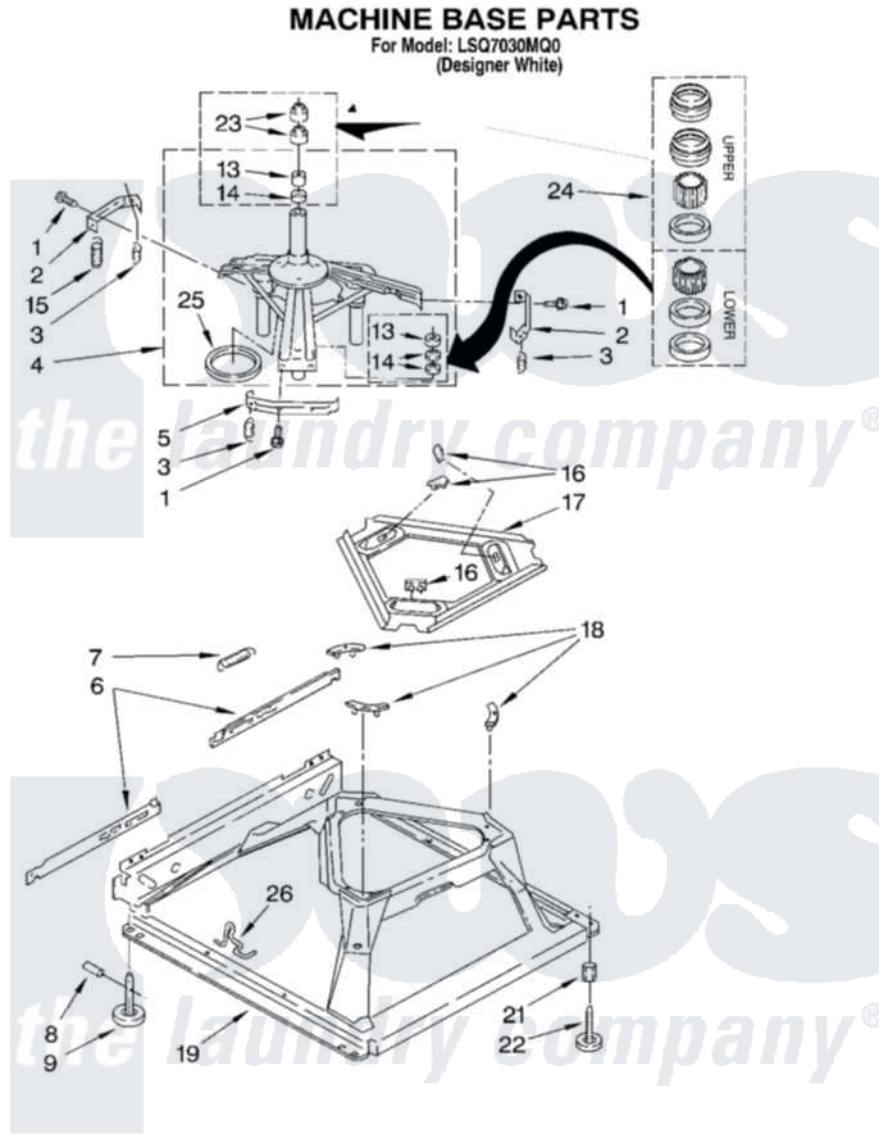

# Whirlpool LSQ7030MQ0 04 - MACHINE BASE PARTS

8180080

7

Whirlpool [Residential Whirlpool LSQ7030MQ0 Washer Parts](#) Parts Diagram 04 - MACHINE BASE PARTS  
Click on the part number to view part

Item	Original Part Number	Replaced By	Status	Part Description
1	<a href="#">3400076</a>			Screw, Bracket Mounting
2	<a href="#">64067</a>			Bracket, Spring Outer
3	<a href="#">63907</a>			Spring, Suspension
4	3362087	<a href="#">280184</a>		Support
5	<a href="#">64065</a>			Bracket, Spring Outer
6	<a href="#">63466</a>			Link, Leveling Mechanism
7	62597	<a href="#">8316845</a>		Spring
8	<a href="#">62837</a>			Pin, Knurled
9	62596	<a href="#">285244</a>		Feet-Leveling
13	3347047	<a href="#">8546455</a>		Bearing, Centerpost
14	357409	<a href="#">359449</a>		Seal, Agitator Shaft
15	388492	<a href="#">W10250667</a>		Spring, Counterweight
16	62568	<a href="#">285219</a>		Pad
17	<a href="#">3946509</a>			Plate, Suspension
18	3363660	<a href="#">285744</a>		Pad
19	3946512	<a href="#">285771</a>		Base

21	<a href="#">3359452</a>		Nut, Lock
22	389102	<a href="#">W10001130</a>	Foot, Leveling
23	356934	<a href="#">8577376</a>	Seal, Centerpost
24	<a href="#">285203</a>		Centerpost Bearing Kit
25	<a href="#">63134</a>		Ring, Sound Deadening
26	63806	<a href="#">W10145155</a>	Retainer, Suspension Spring