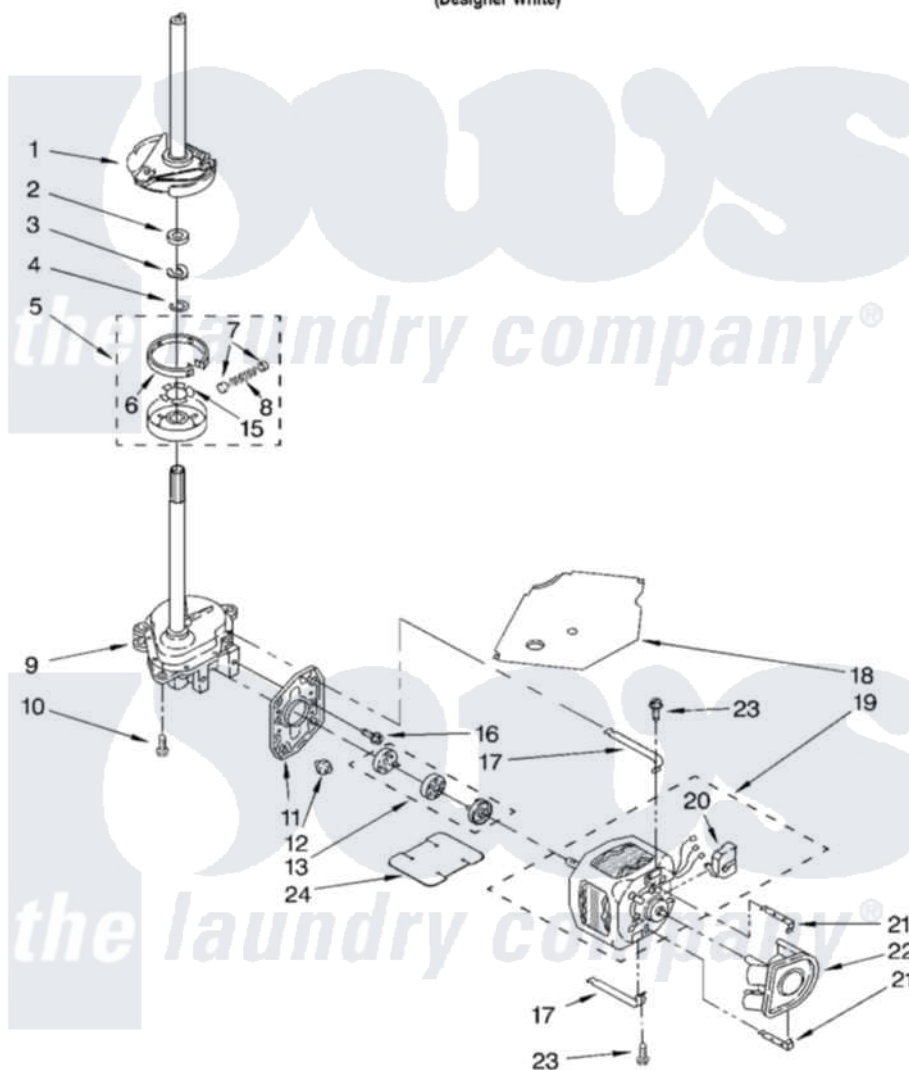

# Whirlpool LSQ7030MQ0 05 - BRAKE, CLUTCH, GEARCASE, MOTOR AND PUMP PARTS

## BRAKE, CLUTCH, GEARCASE, MOTOR AND PUMP PARTS

For Model: LSQ7030MQ0  
(Designer White)

8

8180080

Whirlpool [Residential Whirlpool LSQ7030MQ0 Washer Parts](#) Parts Diagram 05 - BRAKE, CLUTCH, GEARCASE, MOTOR AND PUMP PARTS

[Click on the part number to view part](#)

Item	Original Part Number	Replaced By	Status	Part Description
1	388952	<a href="#">285792</a>		Basketdrive
2	<a href="#">63292</a>			Washer, Spin Tube Thrust
3	62697	<a href="#">W10080230</a>		Ring, Spin Tube Support
4	63283	<a href="#">285353</a>		Ring
5	3951311	<a href="#">285785</a>		Clutch
6	3951308	<a href="#">285790</a>		Lining
7	<a href="#">62646</a>			Cap, Clutch Spring
8	<a href="#">3946792</a>			Spring And Damper Assembly
9	3360630	<a href="#">3360629</a>		Gearcase
10	3357334	<a href="#">3400516</a>		Screw Anti-Rattle
11	<a href="#">62611</a>			Plate, Motor Mount To Gearcase
12	<a href="#">62691</a>			Grommet, Motor
13	285753	<a href="#">285753A</a>		Coupling
15	<a href="#">3355454</a>			Clip, Main Drive

16	<a href="#">3400516</a>		Screw Anti-Rattle
17	3349637	<a href="#">W10086010</a>	Retainer, Motor
18	<a href="#">3362089</a>		Shield, Tub To Motor
19	8528157	<a href="#">661600</a>	Motor, Main Drive
20	<a href="#">3952056</a>		Switch, Main Drive Motor
21	62700	<a href="#">8546127</a>	Retainer, Pump
22	<a href="#">3363394</a>		Pump
23	3387485	<a href="#">273556</a>	Screw, 10-16 X 5/8
24	<a href="#">3946532</a>		Shield, Motor