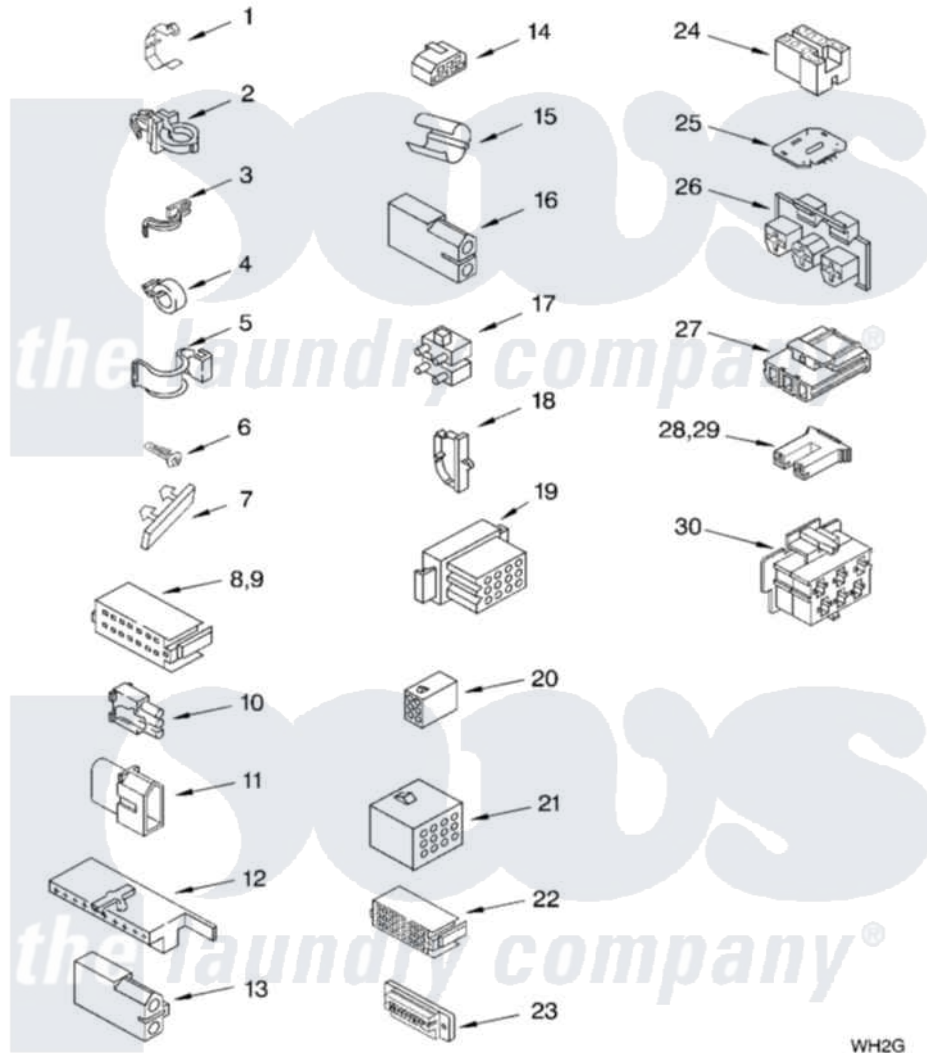

Whirlpool LSQ7030MQ0 06 - WIRING HARNESS PARTS

WIRING HARNESS PARTS

For Model: LSQ7030MQ0
(Designer White)

8180080

9

WH2G

Whirlpool [Residential Whirlpool LSQ7030MQ0 Washer Parts](#) Parts Diagram 06 - WIRING HARNESS PARTS
Click on the part number to view part

Item	Original Part Number	Replaced By	Status	Part Description
1	3349557			Retainer, Harness
2	388498		Not Available	Clip, Harness
3	3347812	8528351		Clip
4	3352501	8559320		Restraint, Hose
5	90016			Clip, Pressure Switch Hose
6	3390496	8281256		Clip, Harness
7	389379			Retainer, Side To Feature Panel
8	352090			Timer, Block Disconnect
9	352089			Timer, Block Disconnect
10	62889			Receptacle, Terminal
11	353424			Plug, Terminal
12	62505			Block, Disconnect
13	3348075			Block, Disconnect (Motor 3 Speed) (Use Term. 94613 Or 94614)
14	3347243			Block, Disconnect

15	63523		Harness, Protector
16	717252		Receptacle, Terminal
17	387566		Plug, Terminal (4-Way) (Power Cord) (Use M3 Screws)
18	3352944		Clip, Harness
19	3390423	Not Available	Block, Disconnect (12-Way) (Timer) (Use Term. 94613)
20	3347730	Not Available	Receptacle, (6-Way) (Use Term. 94613)
21	388818		Plug, Terminal (12-Way) (Use Term. 94613 Or 94614)
22	3369366	Not Available	Timer, Block Disconnect (Black) (Amp) (Use Term. 3369365)
23	3349494		Connector, Etc
24	60687		Connector, Relay (Use Term. 308569)
25	3407125	3955728	Control, Etc
26	3948617	2172937	Connector
27	3360056		Connector
28	3354925		Block, Connector
29	3354926		Block, Connector
30	3948615	Not Available	Connector (T.P.A.) (6-Circuit) (Temp. Switch) (Use Term. 3948619 OR 3948620.)