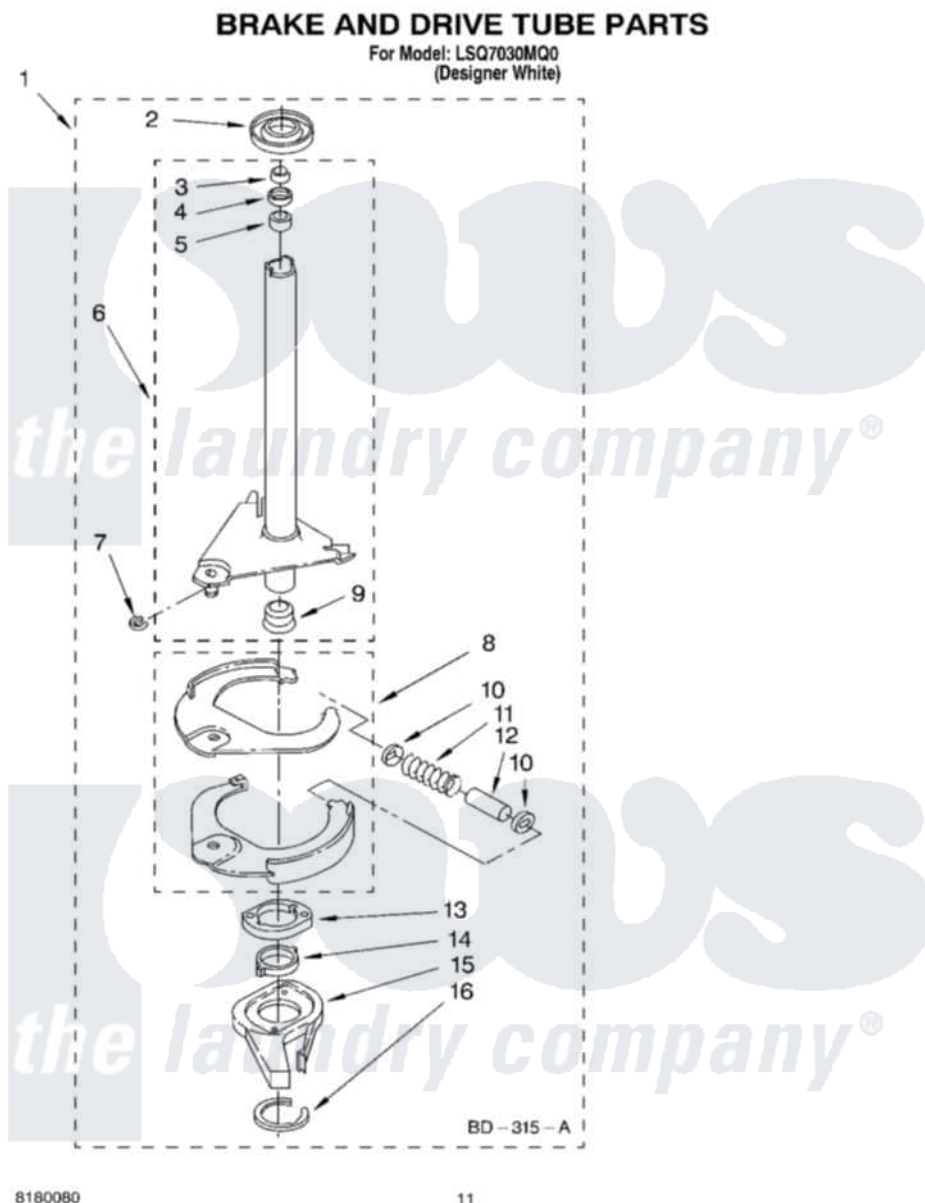

Whirlpool LSQ7030MQ0 07 - BRAKE AND DRIVE TUBE PARTS

Whirlpool [Residential Whirlpool LSQ7030MQ0 Washer Parts](#) Parts Diagram 07 - BRAKE AND DRIVE TUBE PARTS
Click on the part number to view part

Item	Original Part Number	Replaced By	Status	Part Description
1	388952	285792		Basketdrive
2	62658			Ring, Thrust
3	91939			Seal, Shaft
4	356427			Seal, Spin Pinion
5	356937			Spacer, Drive Tube
6	64027	64208		Tube-Spin
7	64035	W10083190		Ring, Retaining
8	64232	285438		Shoe-Brake
9	62703	8546462		"T" Bearing, Spin Tube
10	62648	285658		Sleeve
11	387806		Not Available	Spring, Brake
12	62909	285658		Sleeve
13	63023	8546461		Cam, Brake Release
14	63022			Sleeve, Cam
15	64194	285790		Lining
16	90368	W10083200		Ring, Retaining

" N/A

Not Available

FOLLOWING PARTS NOT
ILLUSTRATED

" [285208](#)

Lubricant