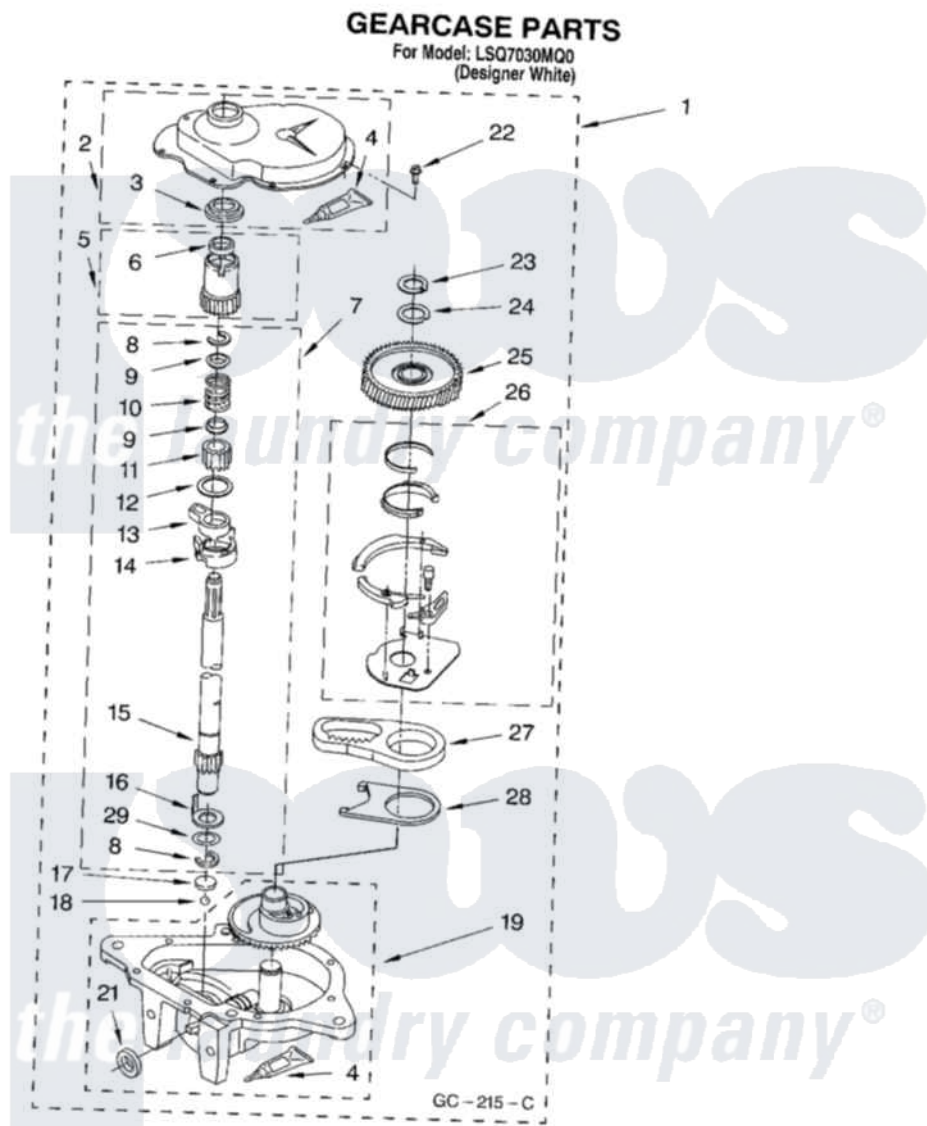

# Whirlpool LSQ7030MQ0 08 - GEARCASE PARTS

12

8180060

Whirlpool [Residential Whirlpool LSQ7030MQ0 Washer Parts](#) Parts Diagram 08 - GEARCASE PARTS  
Click on the part number to view part

Item	Original Part Number	Replaced By	Status	Part Description
1	3360630	<a href="#">3360629</a>		Gearcase
2	<a href="#">285202</a>			Cover, Gearcase
3	<a href="#">3349985</a>			Seal, Gearcase Cover
4	<a href="#">285195</a>			Sealer Sealer, Gasket
5	63320	<a href="#">285362</a>		Gear and Pinion
6	<a href="#">356427</a>			Seal, Spin Pinion
7	<a href="#">389387</a>			Shaft, Agitator
8	90369		Not Available	Ring, Retaining (2)
9	<a href="#">62677</a>			Retainer, Spring
10	<a href="#">62676</a>			Spring, Agitator
11	63273	<a href="#">285509</a>		Shaft, Agitator
12	<a href="#">62619</a>			Washer, Agitator Gear
13	62580	<a href="#">285206</a>		Cam-Agitator
14	62581	<a href="#">285206</a>		Cam-Agitator
15	<a href="#">285509</a>			Shaft, Agitator
16	<a href="#">62618</a>			Washer, Cam Thrust

17	16018	<a href="#">285205</a>	Bearing
18	85529	<a href="#">285205</a>	Bearing
19	389230	<a href="#">285515</a>	Gearcase
21	<a href="#">285352</a>		Seal Kit, Thrust Plug
22	<a href="#">3351614</a>		Screw, Gearcase Cover Mounting
23	3362552	<a href="#">285765</a>	Ring-Retr
24	285735	<a href="#">285766</a>	Washer Kit, Thrust
25	62570	<a href="#">285362</a>	Gear and Pinon
26	388253	<a href="#">999516</a>	Shelf-Glas
27	3349296	<a href="#">8546456</a>	Rack, Connecting
28	<a href="#">62621</a>		Actuator, Shift
29	<a href="#">388815</a>		Washer, Intermediate 1 3976263 Miscellaneous Parts Bag 2 3976300 Washer, Inlet Hose 3 3366913 Clamp, Hose