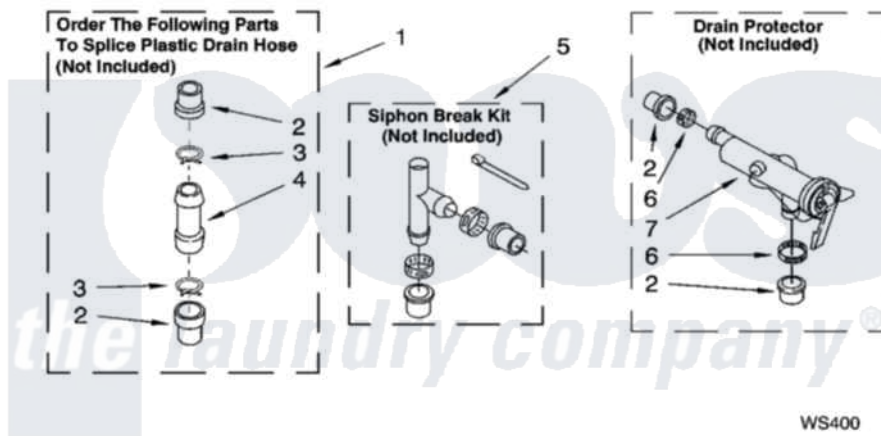

WATER SYSTEM PARTS

For Model: LSQ8000LQ2
(Designer White)

WS400

8180651

13

Whirlpool [Residential Whirlpool LSQ8000LQ2 Washer Parts](#) Parts Diagram 09 - WATER SYSTEM PARTS

[Click on the part number to view part](#)

Item	Original Part Number	Replaced By	Status	Part Description
1	285442			Water System Parts
2	285321			Water System Parts
3	370447	285655		Clamp, Hose
4	16272			Connector, Straight
5	285320			Water System Parts
6	65349	285655		Clamp, Hose
7	367031			Water System Parts