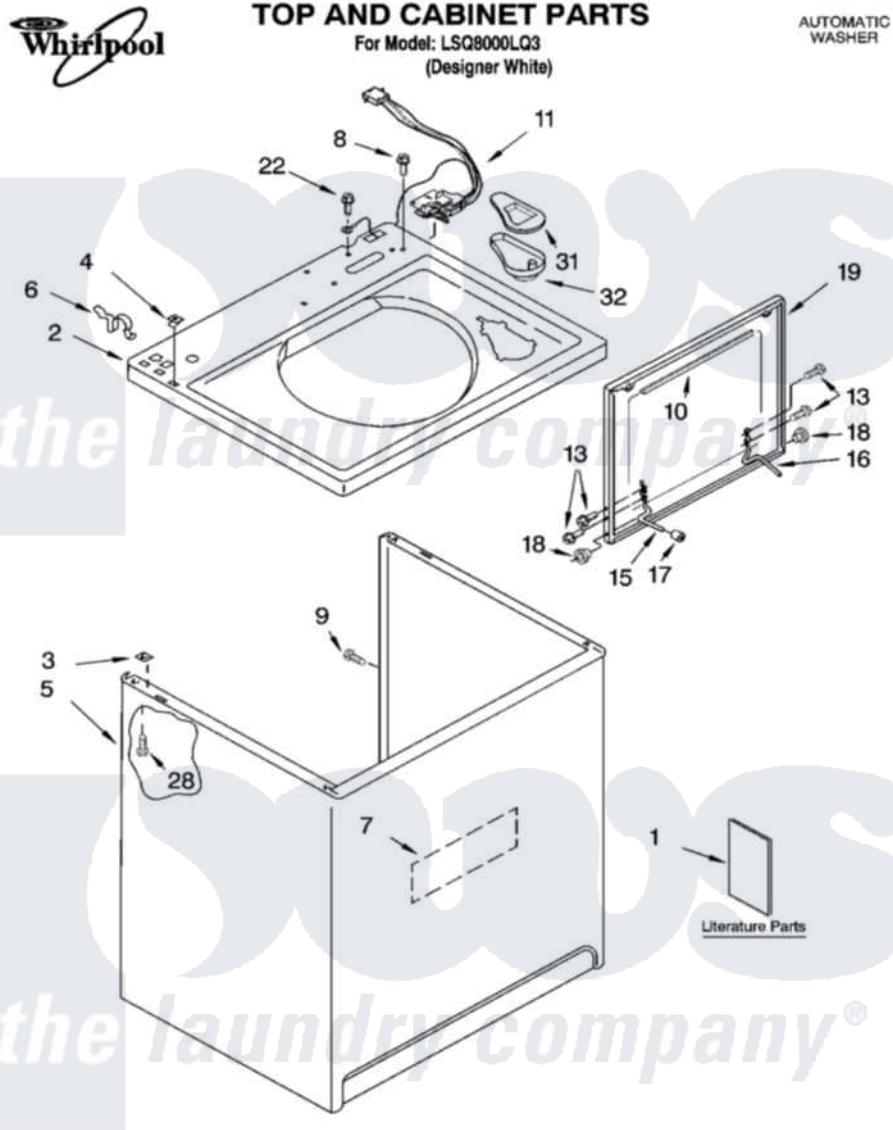

# Whirlpool LSQ8000LQ3 01 - TOP AND CABINET PARTS

10-05 Litho in U.S.A. (reg)

1

Part No. 8180915

[Whirlpool Residential Whirlpool LSQ8000LQ3 Washer Parts](#) Parts Diagram 01 - TOP AND CABINET PARTS  
 Click on the part number to view part

Item	Original Part Number	Replaced By	Status	Part Description
1	3958075		Not Available	Installation Instructions
"	3955902		Not Available	Feature Sheet
"	8578232		Not Available	Use & Care Guide
"	3957455		Not Available	Energy Guide
"	8543287		Not Available	Wiring Diagram
"	N/A		Not Available	Following May Be Purchased DO-IT-YOURSELF REPAIR MANUALS
"	<a href="#">4313896</a>			Do-It-Yourself Repair Manuals
2	<a href="#">3955792</a>			Top
3	62750			Spacer, Cabinet To Top (4)
4	<a href="#">357213</a>			Nut, Push-In
5	<a href="#">63424</a>			Cabinet
6	<a href="#">62780</a>			Clip, Top And Cabinet And Rear Panel
7	<a href="#">3976348</a>			Absorber, Sound
8	<a href="#">3400611</a>			Screw And Washer, Lid Switch

9	3357011	<a href="#">308685</a>	Side Trim )
10	<a href="#">8054939</a>		Seal, Lid
11	<a href="#">8054980</a>		Switch, Lid
13	355274	<a href="#">W10119828</a>	Screw, Lid Hinge Mounting
15	<a href="#">8055257</a>		Hinge, Lid
16	<a href="#">8055256</a>		Hinge, Lid
17	<a href="#">19119</a>		Bumper, Lid Hinge
18	<a href="#">8319539</a>		Bearing, Lid Hinge
19	3956016	<a href="#">3957547</a>	Lid
22	<a href="#">3351614</a>		Screw, Gearcase Cover Mounting
28	<a href="#">3390631</a>		Screw, 10-16 X 3/8
31	<a href="#">3955788</a>		Cover, Dispenser
32	<a href="#">8519517</a>		Dispenser, Bleach