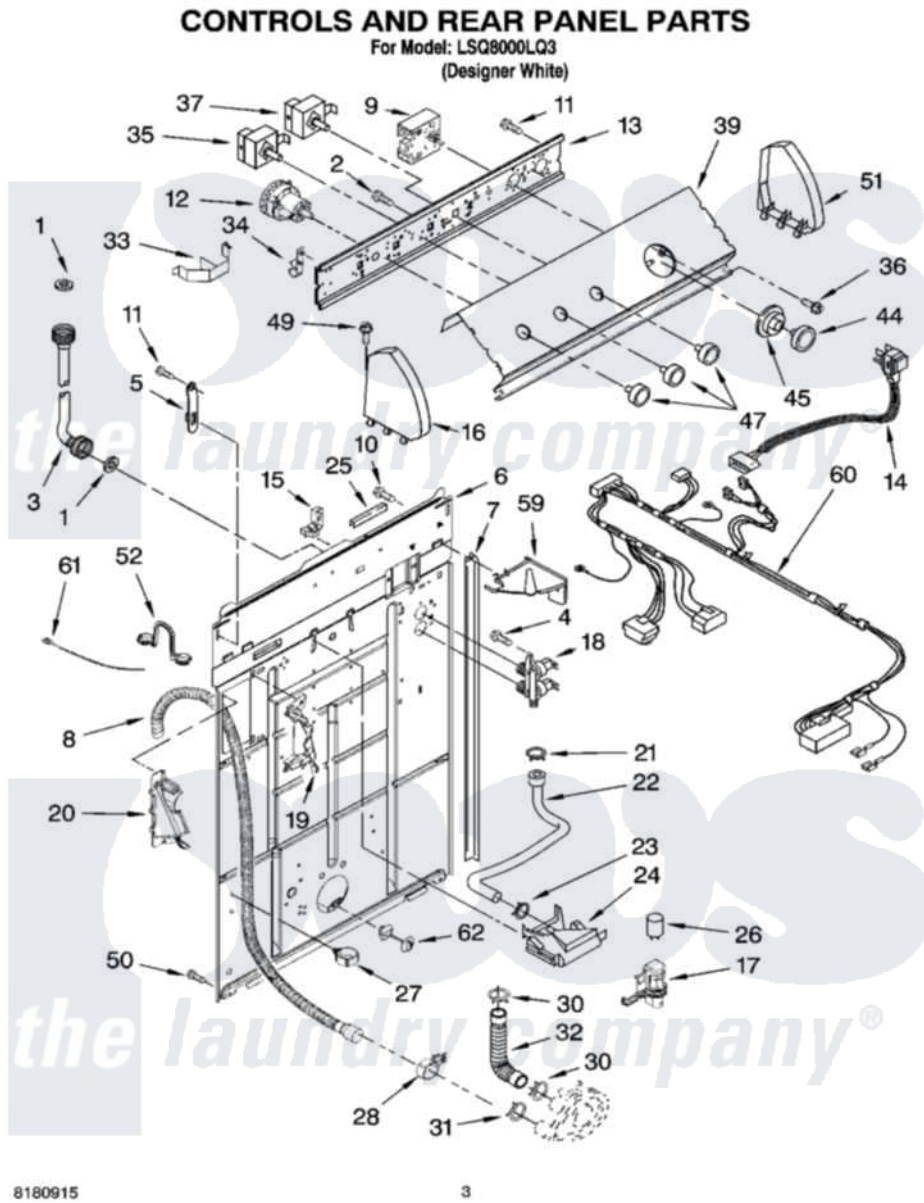

Whirlpool LSQ8000LQ3 02 - CONTROLS AND REAR PANEL PARTS

8180915

3

Whirlpool [Residential Whirlpool LSQ8000LQ3 Washer Parts](#) Parts Diagram 02 - CONTROLS AND REAR PANEL PARTS
Click on the part number to view part

Item	Original Part Number	Replaced By	Status	Part Description
1	3976300	16123		Washer Inlet-Hose Miscellaneous Parts Must be Ordered Separately.
2	3400073			Screw, Ground
3	8571377	89503		Hose-Inlet
"	8571378	89503		Hose-Inlet
4	9740848			Screw, Mixing Valve Mounting
5	8568314			Strap, Console
6	8318015			Panel, Rear
7	62747			Pad, Rear Panel
8	8559373	W10096921		Drain Hose Assembly
9	3953553			Timer, Control
10	3351614			Screw, Gearcase Cover Mounting
11	90767			Screw, 8A X 3/8 HeX Washer Head Tapping
12	3366848	W10339229		Switch-WL
13	3948608			Bracket, Control