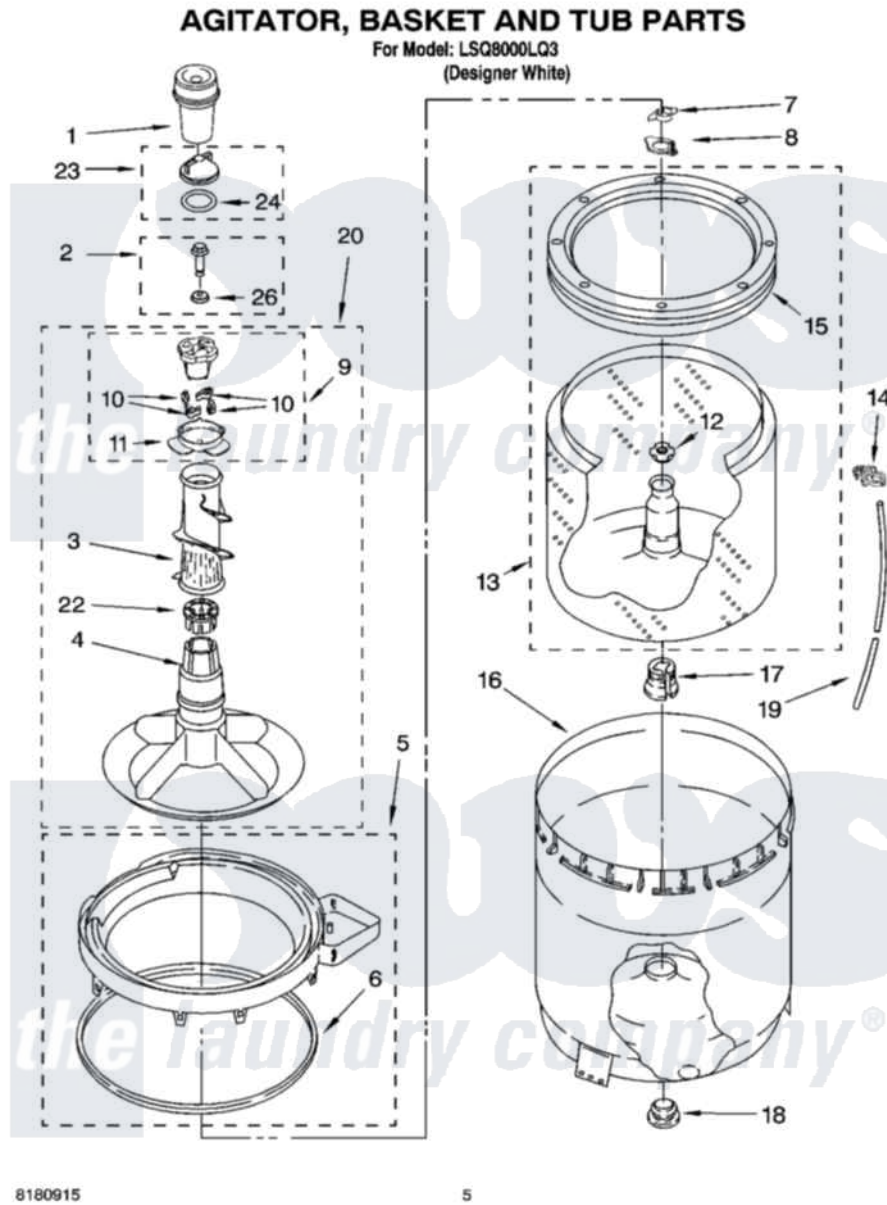

Whirlpool LSQ8000LQ3 03 - AGITATOR, BASKET AND TUB PARTS

8180915

5

Whirlpool Residential Whirlpool LSQ8000LQ3 Washer Parts Parts Diagram 03 - AGITATOR, BASKET AND TUB PARTS

[Click on the part number to view part](#)

Item	Original Part Number	Replaced By	Status	Part Description
1	63580			Dispenser, Fabric Softener
2	358237			Screw And Washer
3	3363003			Mover, Clothes
4	3951632			Agitator
5	8528150	W10445870		Ring-Tub
6	3976308			Gasket, Tub Ring
7	3354845			Clip, Agitator
8	8543666			Washer, Agitator
9	3951682	285809		Cam-Agitator
10	3366877	80040		Dog-Agitator
11	3952374			Bearing, Driven Cam
12	21366			Nut, Spanner
13	8526016	W10389328		Clothes Container, Assembly
14	2219077			Clip, Pressure Switch Hose
15	8519788	387240		Ring, Balance
16	63849			Strain Relief, Power Cord

17	389140		Tub Block, Basket Drive
18	383727		Gasket, Centerpodt
19	3347780	353244	Hose, Pressure Switch
20	3951744		Agitator Assembly
22	3951608		Spacer, Thrust
23	3354733	W10074580	Cap, Barrier
24	3348855	W10072840	Fabric Softener
26	3949550		Washer