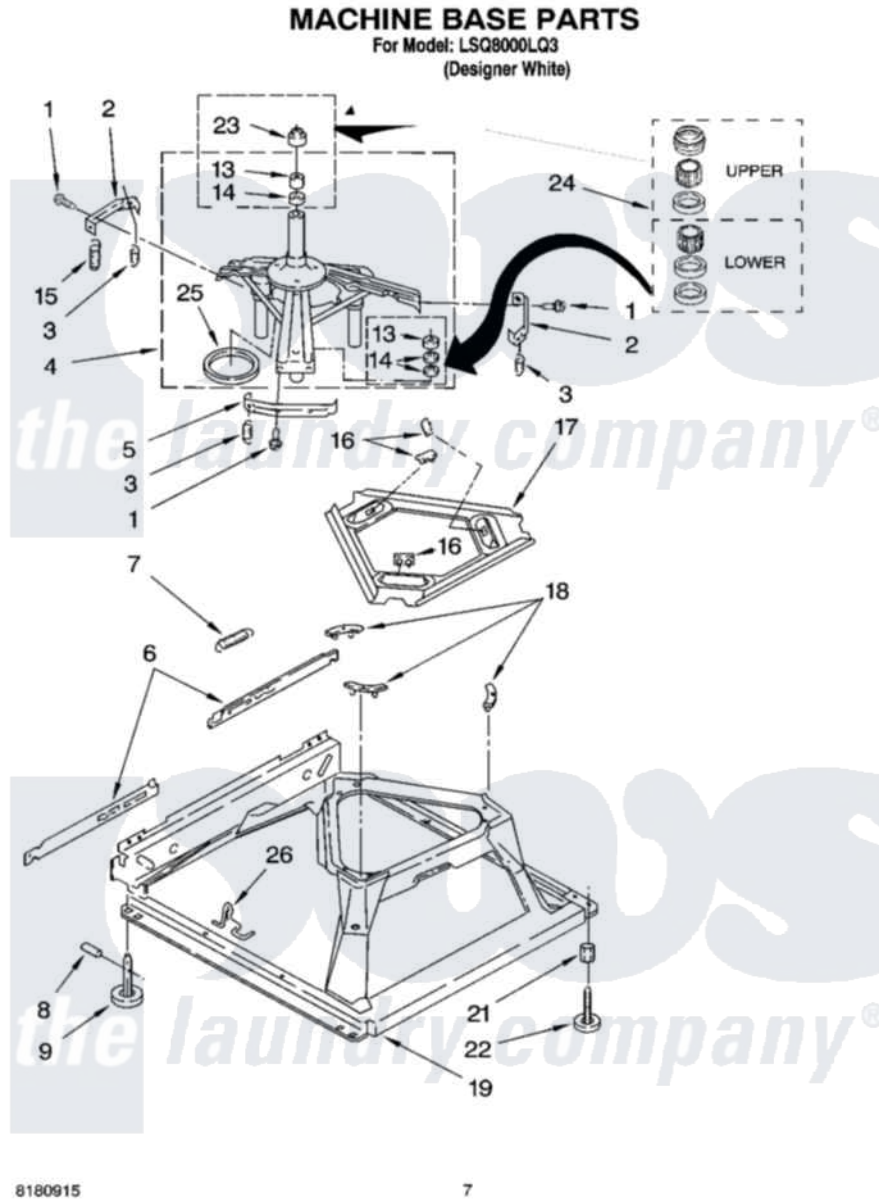

Whirlpool LSQ8000LQ3 04 - MACHINE BASE PARTS

Whirlpool [Residential Whirlpool LSQ8000LQ3 Washer Parts](#) Parts Diagram 04 - MACHINE BASE PARTS
Click on the part number to view part

Item	Original Part Number	Replaced By	Status	Part Description
1	3400076			Screw, Bracket Mounting
2	64067			Bracket, Spring Outer
3	63907			Spring, Suspension
4	8575214	280184		Support
5	64065			Bracket, Spring Outer
6	63466			Link, Leveling Mechanism
7	62597	8316845		Spring
8	62837			Pin, Knurled
9	62596	285244		Feet-Leveling
13	3347047	8546455		Bearing, Centerpost
14	357409	359449		Seal, Agitator Shaft
15	388492	W10250667		Spring, Counterweight
16	62568	285219		Pad
17	3946509			Plate, Suspension
18	3363660	285744		Pad
19	3946512	285771		Base

21	3359452		Nut, Lock
22	389102	W10001130	Foot, Leveling
23	8577376		Seal, Centerpost
24	285203		Centerpost Bearing Kit
25	63134		Ring, Sound Deadening
26	63806	W10145155	Retainer, Suspension Spring