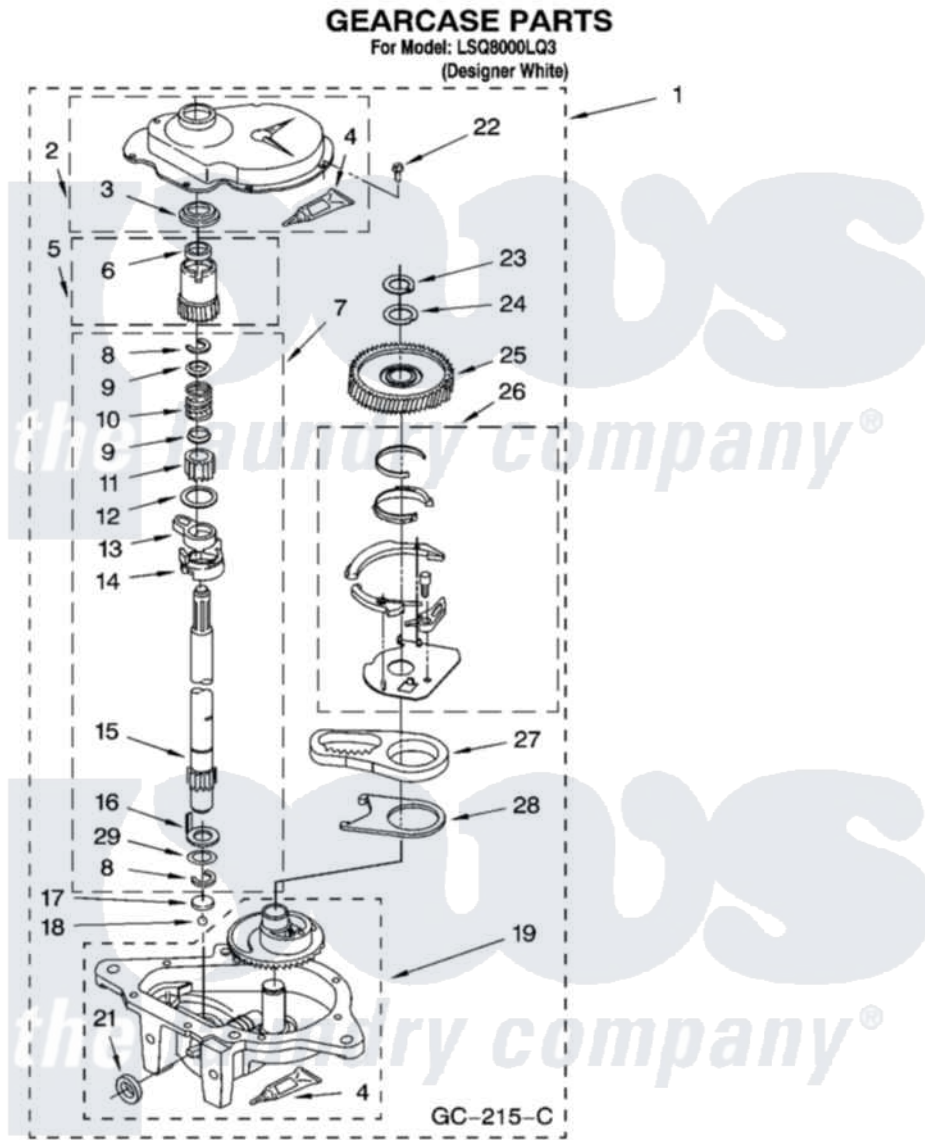

Whirlpool LSQ8000LQ3 08 - GEARCASE PARTS

12

8180915

Whirlpool Residential Whirlpool LSQ8000LQ3 Washer Parts Parts Diagram 08 - GEARCASE PARTS
Click on the part number to view part

Item	Original Part Number	Replaced By	Status	Part Description
1	3360630	3360629		Gearcase
2	285202			Cover, Gearcase
3	3349985			Seal, Gearcase Cover
4	285195			Sealer Sealer, Gasket
5	63320	285362		Gear and Pinion
6	356427			Seal, Spin Pinion
7	389387			Shaft, Agitator
8	90369		Not Available	Ring, Retaining (2)
9	62677			Retainer, Spring
10	62676			Spring, Agitator
11	63273	285509		Shaft, Agitator
12	62619			Washer, Agitator Gear
13	62580	285206		Cam-Agitator
14	62581	285206		Cam-Agitator
15	285509			Shaft, Agitator
16	62618			Washer, Cam Thrust

17	16018	285205	Bearing
18	85529	285205	Bearing
19	389230	285515	Gearcase
21	285352		Seal Kit, Thrust Plug
22	3351614		Screw, Gearcase Cover Mounting
23	3362552	285765	Ring-Retr
24	285735	285766	Washer Kit, Thrust
25	62570	285362	Gear and Pinon
26	388253	999516	Shelf-Glas
27	3349296	8546456	Rack, Connecting
28	62621		Actuator, Shift
29	388815		Washer, Intermediate 1 3976263 Miscellaneous Parts Bag 2 3976300 Washer, Inlet Hose 3 3366913 Clamp, Hose