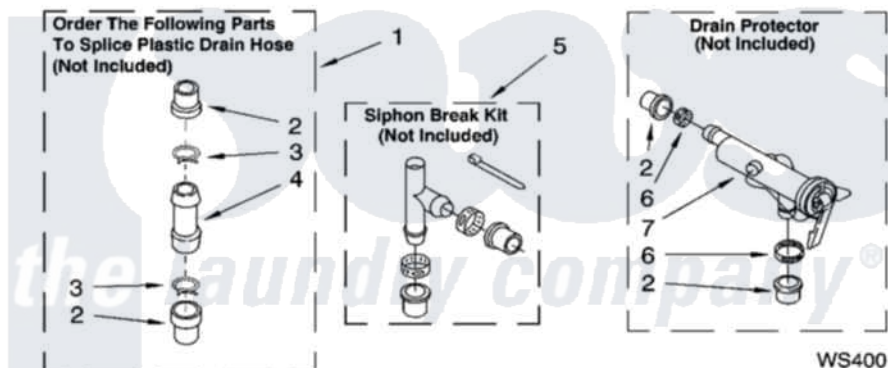

Whirlpool LSQ8000LQ3 09 - WATER SYSTEM PARTS, OPTIONAL PARTS
(NOT INCLUDED)

WATER SYSTEM PARTS

For Model: LSQ8000LQ3
(Designer White)

8180915

13

Whirlpool [Residential Whirlpool LSQ8000LQ3 Washer Parts](#) Parts Diagram 09 - WATER SYSTEM PARTS,
OPTIONAL PARTS (NOT INCLUDED)
[Click on the part number to view part](#)

Item	Original Part Number	Replaced By	Status	Part Description
1	285442			Water System Parts
2	285321			Water System Parts
3	370447	285655		Clamp, Hose
4	16272			Connector, Straight
5	285320			Water System Parts
6	65349	285655		Clamp, Hose
7	367031			Water System Parts
	72017			Paint, Touch-Up
"	350938			Paint, Pressurized Spray B
"	350930			Paint, Pressurized Spray B
"	799344			Paint, Touch-Up)
"	N/A		Not Available	OIL
"	350572			Oil
"	N/A		Not Available	LUBRICANT
"	285208			Lubricant