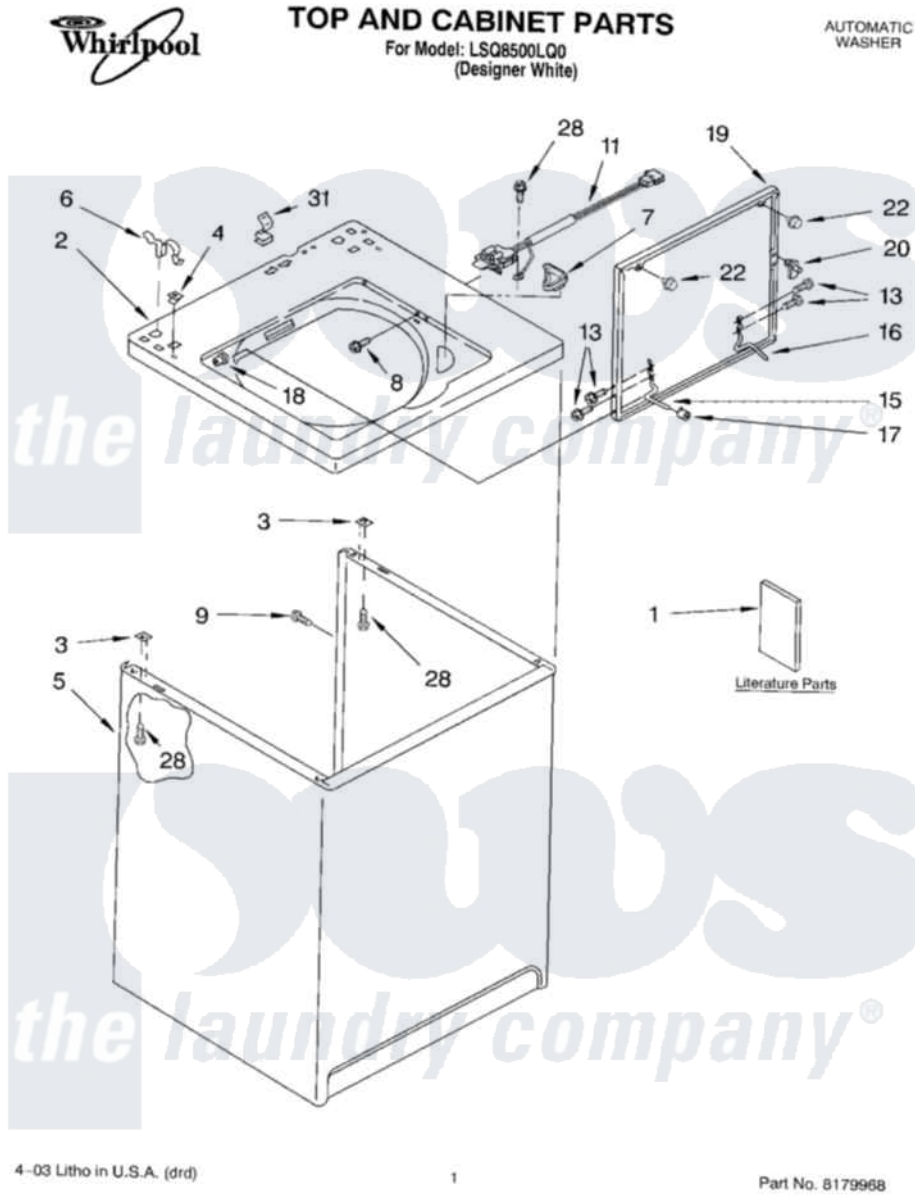

Whirlpool LSQ8500LQ0 01 - TOP AND CABINET PARTS

4-03 Litho in U.S.A. (drd)

1

Part No. 8179968

[Whirlpool Residential Whirlpool LSQ8500LQ0 Washer Parts](#) Parts Diagram 01 - TOP AND CABINET PARTS
 Click on the part number to view part

Item	Original Part Number	Replaced By	Status	Part Description
1	LIT3956025		Not Available	Literature Parts (Installation Instructions)
"	LIT3955901		Not Available	Literature Parts (Feature Sheet)
"	LIT3955869			Literature Parts
"	LIT3956269		Not Available	Literature Parts (Energy Guide)
"	LIT3954745		Not Available	Literature Parts (Wiring Diagram)
"	N/A		Not Available	Following May Be Purchased
"	N/A		Not Available	DO-IT-YOURSELF REPAIR MANUALS
"	LIT4313896	4313896		Do-It-Yourself Repair Manuals
2	8271378			Top
3	62750			Spacer, Cabinet To Top (4)
4	357213			Nut, Push-In
5	63424			Cabinet
6	62780			Clip, Top And Cabinet And Rear Panel

7	3362952		Dispenser, Bleach
8	3356311		Screw And Washer, Lid Switch Shield
9	3357011	308685	Side Trim)
11	3949237	3949247	Switch-Lid
13	3351355	W10119828	Screw, Lid Hinge Mounting
15	54584		Hinge, Lid
16	91770		Hinge, Lid
17	19119		Bumper, Lid Hinge
18	21258		Bearing, Lid Hinge
19	3954489	W10193874	Lid
20	358684		Strike, Lid Switch
22	9724509		Bumper, Lid
28	3390631		Screw, 10-16 X 3/8
31	90016		Clip, Pressure Switch Hose