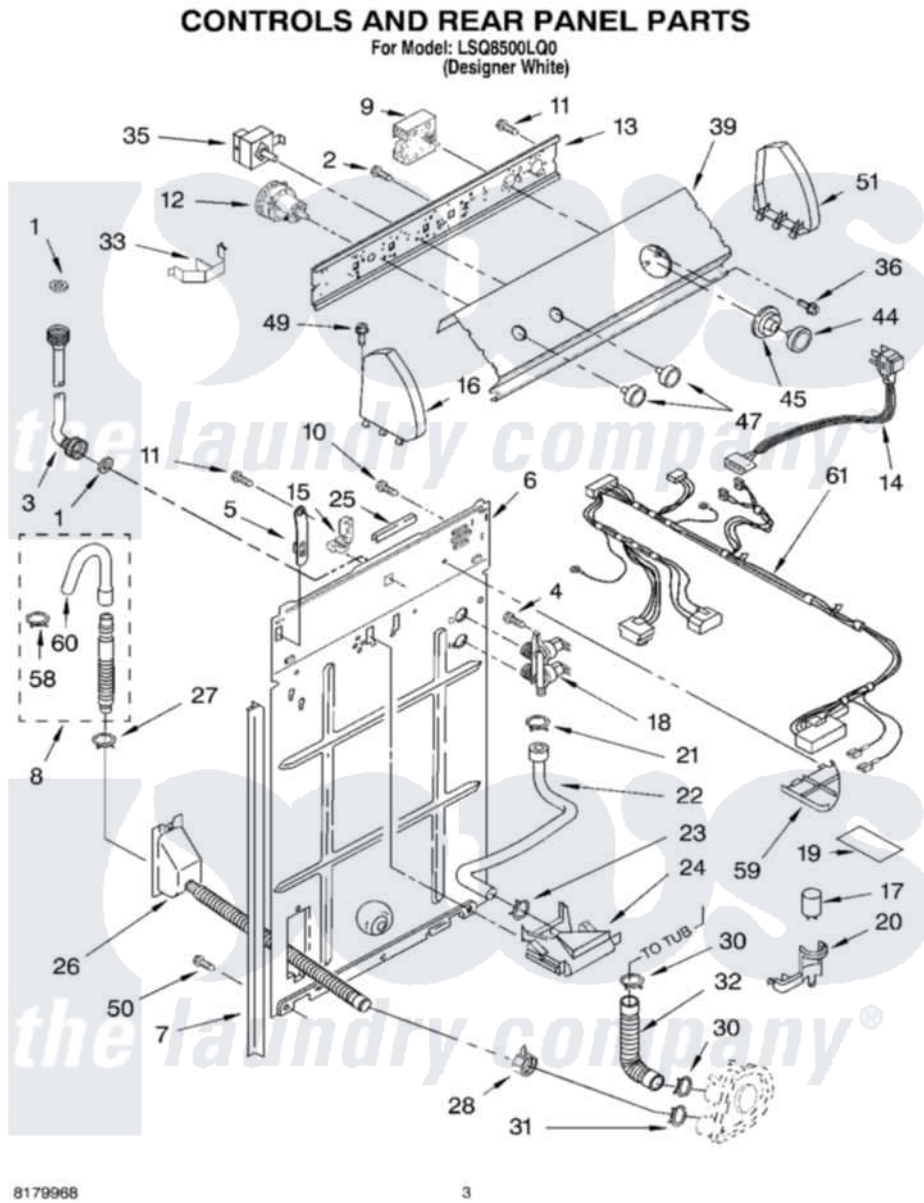

Whirlpool LSQ8500LQ0 02 - CONTROLS AND REAR PANEL PARTS

Whirlpool [Residential Whirlpool LSQ8500LQ0 Washer Parts](#) Parts Diagram 02 - CONTROLS AND REAR PANEL PARTS
Click on the part number to view part

Item	Original Part Number	Replaced By	Status	Part Description
1	3976300	16123		Washer Inlet-Hose Miscellaneous Parts Must be Ordered Separately.
2	3400073			Screw, Ground
3	3949374	89503		Hose-Inlet
"	3949375	89503		Hose-Inlet
4	9740848			Screw, Mixing Valve Mounting
5	8318255	8568314		Strap, Console
6	3357978			Panel, Rear
7	62747			Pad, Rear Panel
8	3951609	285664		Hose
"	661577	285666		Hose
"	3357090	285702		Hose
9	3948852			Timer, Control
10	3351614			Screw, Gearcase Cover Mounting
11	90767			Screw, 8A X 3/8 HeX Washer Head Tapping

12	3366847	W10337780	Switch-WL
13	3948608		Bracket, Control
14	661661	285800	Cord-Power
15	3952821	285777	Relief-Str
16	8271365	279962	Endcap
17	661606	8572717	Capacitor, Motor Start
18	3952164	285805	Valve-Inlet
19	3976286		Shield, Capacitor
20	8318201	8318046	Clip, Capacitor
21	370451	596669	Clamp, Manifold
22	3357328		Hose, Vacuum Break
23	371503	596669	Clamp, Manifold
24	387606	3360977	Break-Vac
25	303294	3367669	Protector, Edge
26	8317940	W10358149	Drain Hose Assembly
27	3366912	356138	Clamp, Hose
28	3976395		Restraint, Hose
30	3363366	616099	Clamp
31	8317496	285655	Clamp, Hose
32	3951449	285871	Hose
33	8055003		Clip, Harness And Pressure Switch
35	661612	W10168256	Switch, Water Temperature
36	3400818		Screw, Timer Mounting
39	3955830		Panel, Console
44	8271345	3957824	Knob, Timer
45	8271351	3957849	Dial, Timer
47	8271339	3957799	Knob, Control
49	388326		Screw, 8-18 X 1.25
50	62863	3390631	Screw, 10-16 X 3/8
51	8271359	279962	Endcap
58	3366913	3357331	Clamp, Drain
59	3348424	8539874	Shield, Suds
60	3357027		Nozzle, Hose Drain
61	3955015		Harness, Wiring