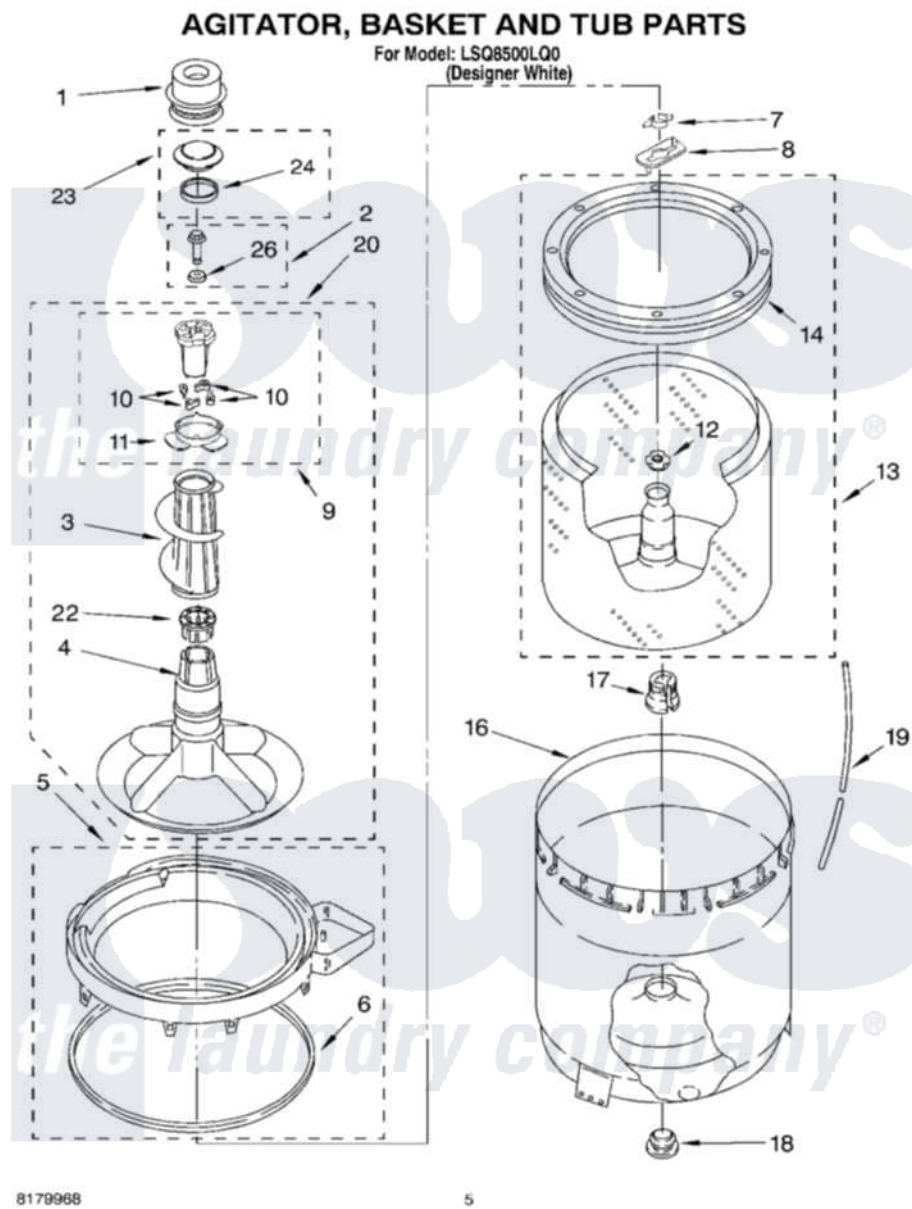

Whirlpool LSQ8500LQ0 03 - AGITATOR, BASKET AND TUB PARTS

8179968

5

Whirlpool Residential Whirlpool LSQ8500LQ0 Washer Parts Parts Diagram 03 - AGITATOR, BASKET AND TUB PARTS

[Click on the part number to view part](#)

Item	Original Part Number	Replaced By	Status	Part Description
1	63594			Dispenser, Fabric Softener
2	358237			Screw And Washer
3	389141	3360824		Auger, Agitator
4	389386			Agitator
5	8528150	W10445870		Ring-Tub
6	3359585	3976308		Gasket, Tub Ring
7	3354845			Clip, Agitator
8	3355921	8543666		Washer, Agitator
9	3363662	285748		Cam-Agitator
10	3366877	80040		Dog-Agitator
11	3363661			Bearing, Driven Cam
12	21366			Nut, Spanner
13	8526016	W10389328		Clothes Container, Assembly
14	8519788	387240		Ring, Balance
16	63849			Strain Relief, Power Cord
17	389140			Tub Block, Basket Drive

18	383727		Gasket, Centerpodt
19	3347780	353244	Hose, Pressure Switch
20	3347674	285727	Agitator
22	3350389	285587	Washer
23	63973	3362061	Cap
24	358912		Seal, Agitator Cap
26	3949550		Washer