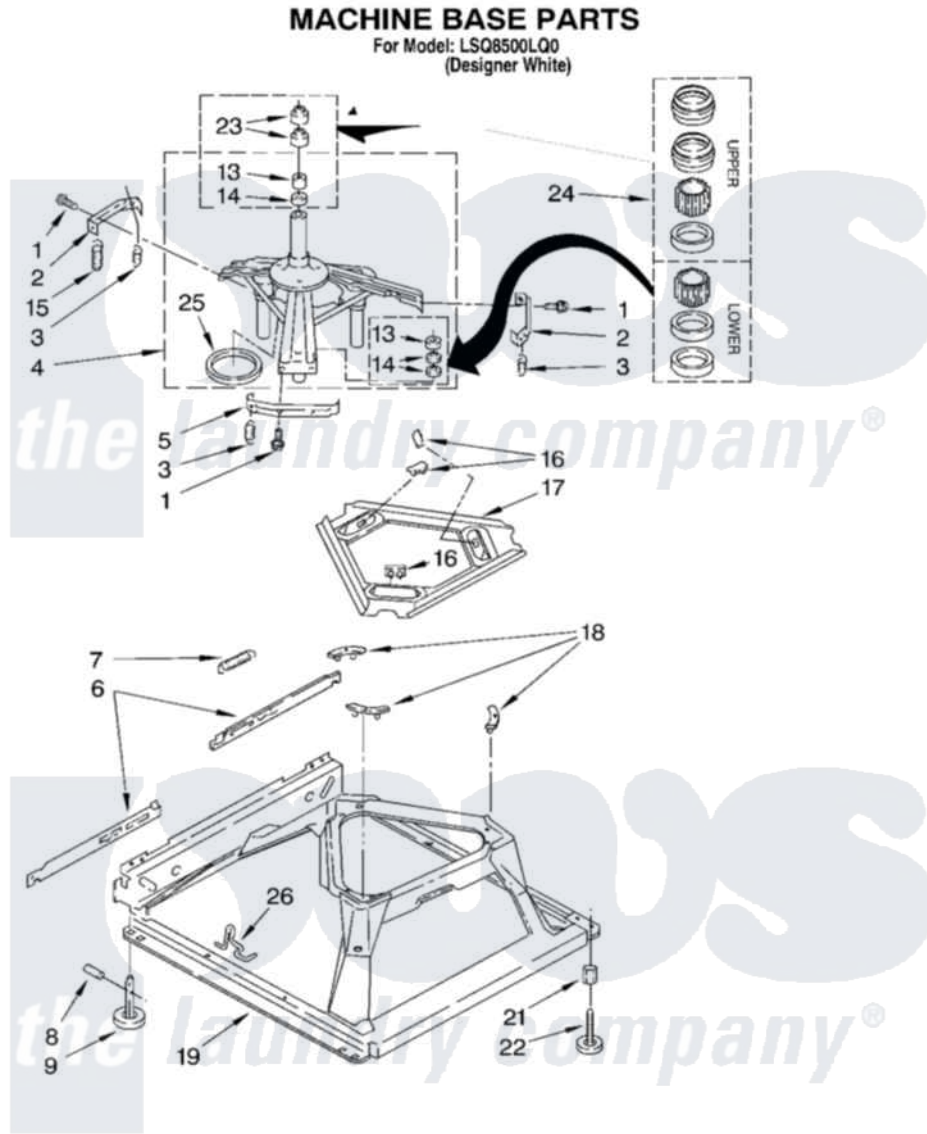

Whirlpool LSQ8500LQ0 05 - MACHINE BASE PARTS

8

8179968

Whirlpool [Residential Whirlpool LSQ8500LQ0 Washer Parts](#) Parts Diagram 05 - MACHINE BASE PARTS
Click on the part number to view part

Item	Original Part Number	Replaced By	Status	Part Description
1	3400076			Screw, Bracket Mounting
2	64067			Bracket, Spring Outer
3	63907			Spring, Suspension
4	3362087	280184		Support
5	64065			Bracket, Spring Outer
6	63466			Link, Leveling Mechanism
7	62597	8316845		Spring
8	62837			Pin, Knurled
9	62596	285244		Feet-Leveling
13	3347047	8546455		Bearing, Centerpost
14	357409	359449		Seal, Agitator Shaft
15	388492	W10250667		Spring, Counterweight
16	62568	285219		Pad
17	3946509			Plate, Suspension
18	3363660	285744		Pad
19	3946512	285771		Base

21	3359452		Nut, Lock
22	389102	W10001130	Foot, Leveling
23	356934	8577376	Seal, Centerpost
24	285203		Centerpost Bearing Kit
25	63134		Ring, Sound Deadening
26	63806	W10145155	Retainer, Suspension Spring