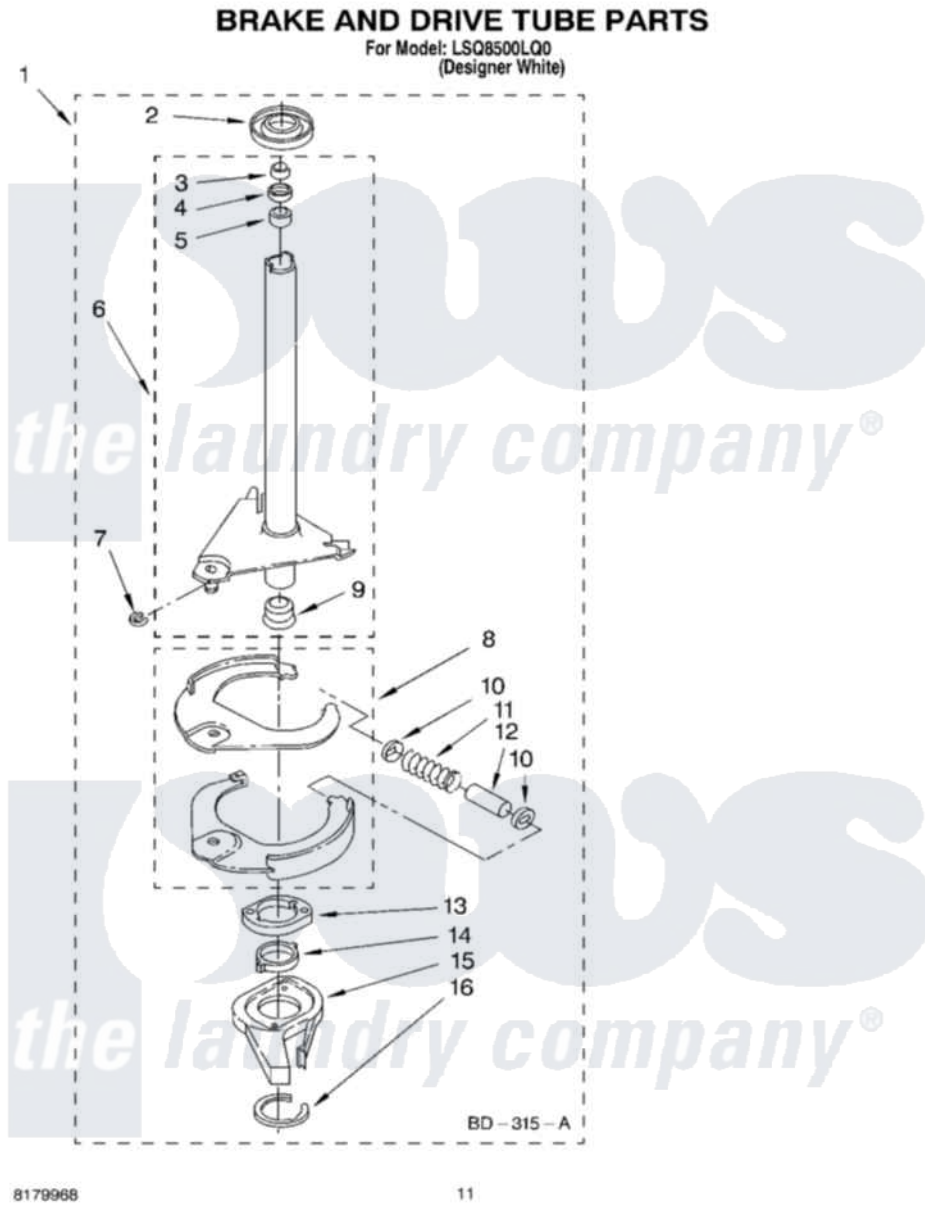

Whirlpool LSQ8500LQ0 07 - BRAKE AND DRIVE TUBE PARTS

8179968

11

Whirlpool [Residential Whirlpool LSQ8500LQ0 Washer Parts](#) Parts Diagram 07 - BRAKE AND DRIVE TUBE PARTS
Click on the part number to view part

Item	Original Part Number	Replaced By	Status	Part Description
1	388952	285792		Basketdrive
2	62658			Ring, Thrust
3	91939			Seal, Shaft
4	356427			Seal, Spin Pinion
5	356937			Spacer, Drive Tube
6	64027	64208		Tube-Spin
7	64035	W10083190		Ring, Retaining
8	64232	285438		Shoe-Brake
9	62703	8546462		"T" Bearing, Spin Tube
10	62648	285658		Sleeve
11	387806		Not Available	Spring, Brake
12	62909	285658		Sleeve
13	63023	8546461		Cam, Brake Release
14	63022			Sleeve, Cam
15	64194	285790		Lining
16	90368	W10083200		Ring, Retaining

" N/A

Not Available

FOLLOWING PARTS NOT
ILLUSTRATED

" [285208](#)

Lubricant