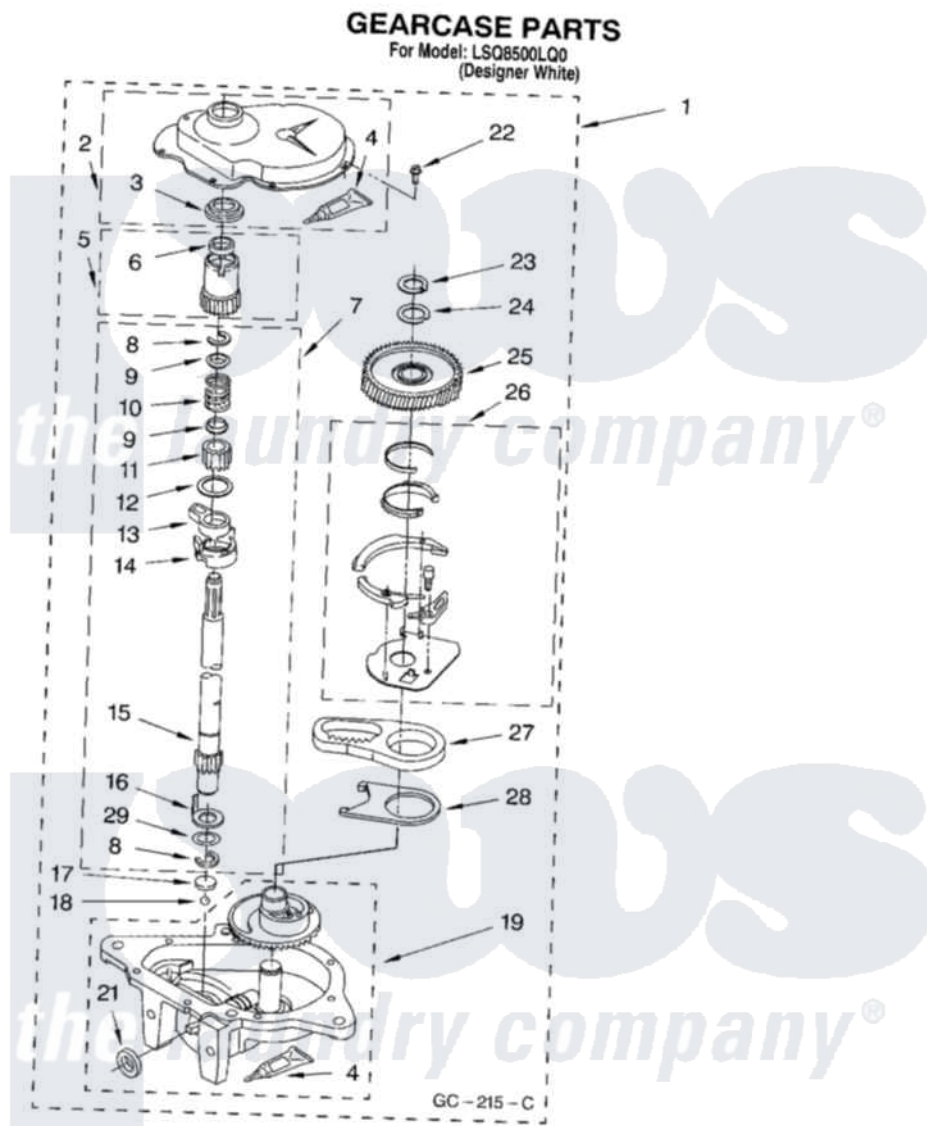

Whirlpool LSQ8500LQ0 08 - GEARCASE PARTS

12

8179968

Whirlpool Residential Whirlpool LSQ8500LQ0 Washer Parts Parts Diagram 08 - GEARCASE PARTS
 Click on the part number to view part

Item	Original Part Number	Replaced By	Status	Part Description
1	3360630	3360629		Gearcase
2	285202			Cover, Gearcase
3	3349985			Seal, Gearcase Cover
4	285195			Sealer Sealer, Gasket
5	63320	285362		Gear and Pinion
6	356427			Seal, Spin Pinion
7	389387			Shaft, Agitator
8	90369		Not Available	Ring, Retaining (2)
9	62677			Retainer, Spring
10	62676			Spring, Agitator
11	63273	285509		Shaft, Agitator
12	62619			Washer, Agitator Gear
13	62580	285206		Cam-Agitator
14	62581	285206		Cam-Agitator
15	285509			Shaft, Agitator
16	62618			Washer, Cam Thrust

17	16018	285205	Bearing
18	85529	285205	Bearing
19	389230	285515	Gearcase
21	285352		Seal Kit, Thrust Plug
22	3351614		Screw, Gearcase Cover Mounting
23	3362552	285765	Ring-Retr
24	285735	285766	Washer Kit, Thrust
25	62570	285362	Gear and Pinon
26	388253	999516	Shelf-Glas
27	3349296	8546456	Rack, Connecting
28	62621		Actuator, Shift
29	388815		Washer, Intermediate 1 3976263 Miscellaneous Parts Bag 2 3976300 Washer, Inlet Hose 3 3366913 Clamp, Hose