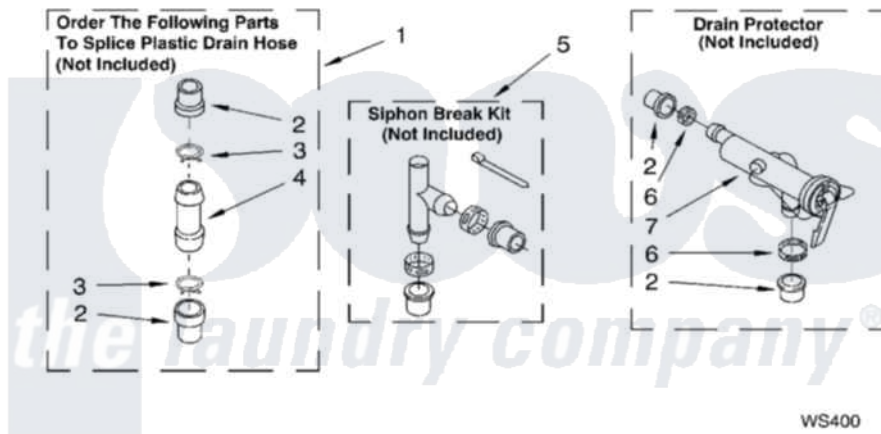

**WATER SYSTEM PARTS**

For Model: LSQ8500LQ0  
(Designer White)

8179968

13

Whirlpool [Residential Whirlpool LSQ8500LQ0 Washer Parts](#) Parts Diagram 09 - WATER SYSTEM PARTS  
Click on the part number to view part

Item	Original Part Number	Replaced By	Status	Part Description
1	<a href="#">285442</a>			Water System Parts
2	<a href="#">285321</a>			Water System Parts
3	370447	<a href="#">285655</a>		Clamp, Hose
4	<a href="#">16272</a>			Connector, Straight
5	<a href="#">285320</a>			Water System Parts
6	65349	<a href="#">285655</a>		Clamp, Hose
7	<a href="#">367031</a>			Water System Parts