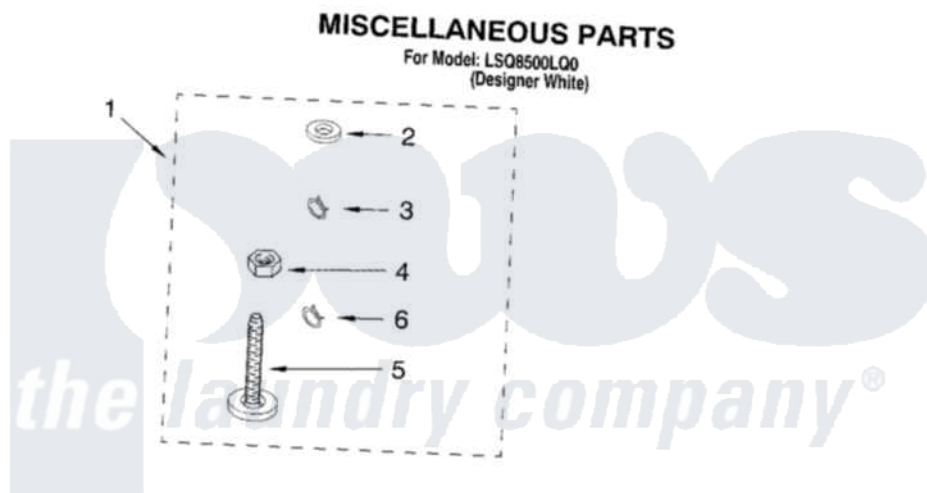

Whirlpool LSQ8500LQ0 10 - MISCELLANEOUS PARTS - OPTIONAL PARTS (NOT INCLUDED)

OPTIONAL PARTS (NOT INCLUDED)

Whirlpool [Residential Whirlpool LSQ8500LQ0 Washer Parts](#) Parts Diagram 10 - MISCELLANEOUS PARTS - OPTIONAL PARTS (NOT INCLUDED)

[Click on the part number to view part](#)

Item	Original Part Number	Replaced By	Status	Part Description
1	3976263	285654		Parts-Misc
2	3976300	16123		Washer Inlet-Hose Miscellaneous Parts Must be Ordered Separately.
3	3366912	356138		Clamp, Hose
4	3359452			Nut, Lock
5	389102	W10001130		Foot, Leveling
6	3366913	3357331		Clamp, Drain
"	72017			Paint, Touch-Up
"	350938			Paint, Pressurized Spray B
"	350930			Paint, Pressurized Spray B
"	799344			Paint, Touch-Up)
"	N/A		Not Available	OIL
"	350572			Oil
"	N/A		Not Available	LUBRICANT