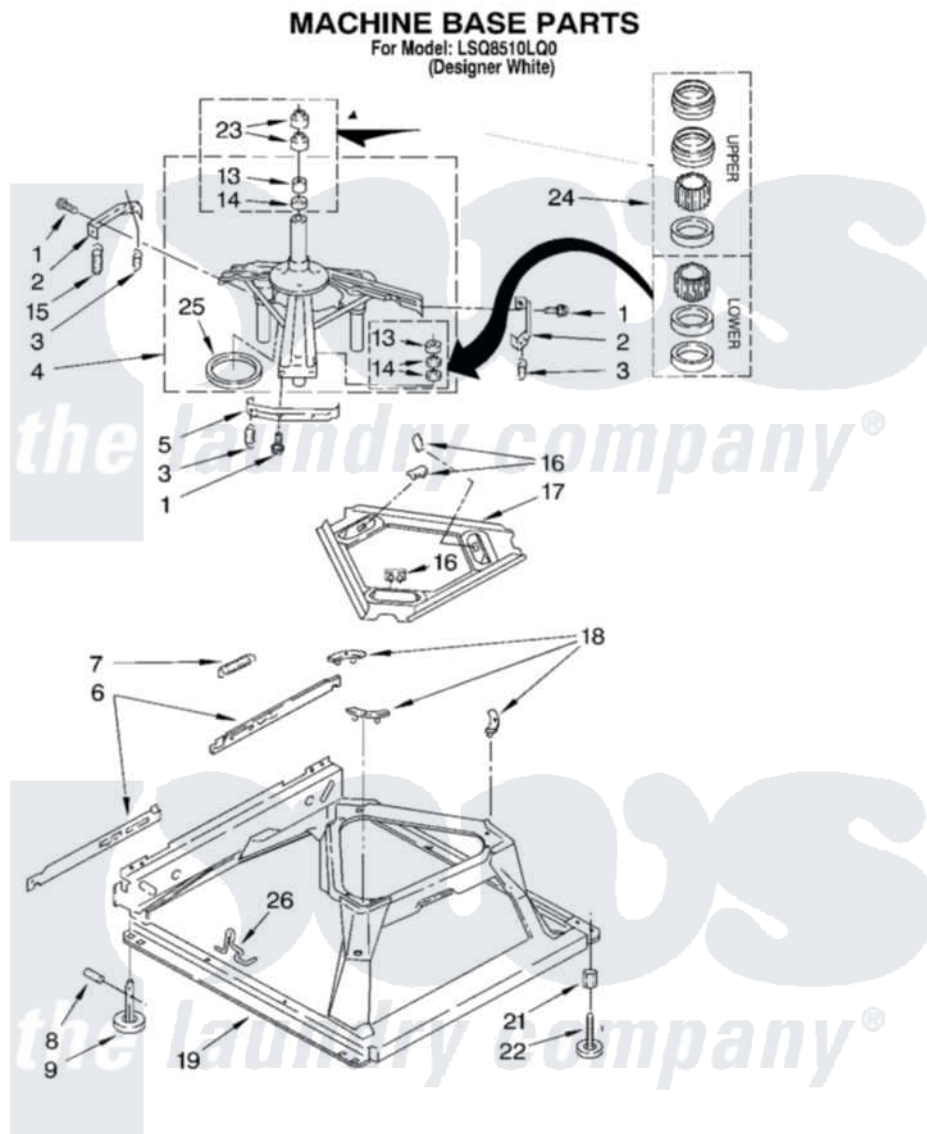

Whirlpool LSQ8510LQ0 05 - MACHINE BASE PARTS

8

8179967

Whirlpool [Residential Whirlpool LSQ8510LQ0 Washer Parts](#) Parts Diagram 05 - MACHINE BASE PARTS
Click on the part number to view part

Item	Original Part Number	Replaced By	Status	Part Description
1	3400076			Screw, Bracket Mounting
2	64067			Bracket, Spring Outer
3	63907			Spring, Suspension
4	3362087	280184		Support
5	64065			Bracket, Spring Outer
6	63466			Link, Leveling Mechanism
7	62597	8316845		Spring
8	62837			Pin, Knurled
9	62596	285244		Feet-Leveling
13	3347047	8546455		Bearing, Centerpost
14	357409	359449		Seal, Agitator Shaft
15	388492	W10250667		Spring, Counterweight
16	62568	285219		Pad
17	3946509			Plate, Suspension
18	3363660	285744		Pad
19	3946512	285771		Base

21	3359452		Nut, Lock
22	389102	W10001130	Foot, Leveling
23	356934	8577376	Seal, Centerpost
24	285203		Centerpost Bearing Kit
25	63134		Ring, Sound Deadening
26	63806	W10145155	Retainer, Suspension Spring