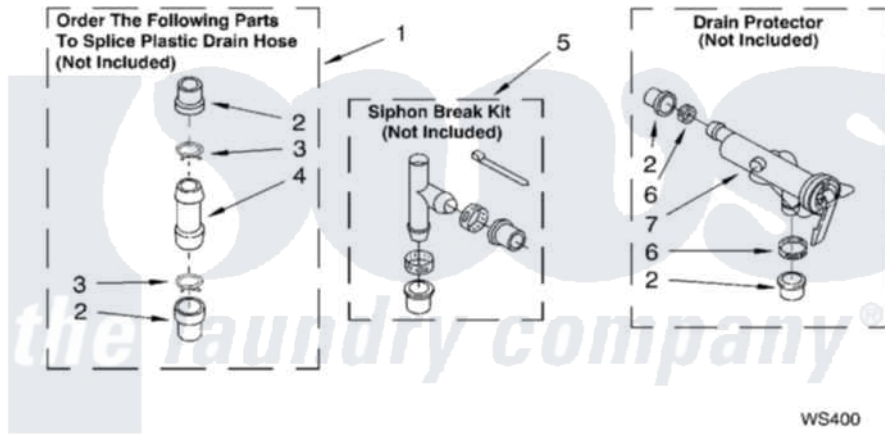

WATER SYSTEM PARTS

For Model: LSQ8510LQ0
(Designer White)

8179967

13

Whirlpool [Residential Whirlpool LSQ8510LQ0 Washer Parts](#) Parts Diagram 09 - WATER SYSTEM PARTS
Click on the part number to view part

Item	Original Part Number	Replaced By	Status	Part Description
1	285442			Water System Parts
2	285321			Water System Parts
3	370447	285655		Clamp, Hose
4	16272			Connector, Straight
5	285320			Water System Parts
6	65349	285655		Clamp, Hose
7	367031			Water System Parts