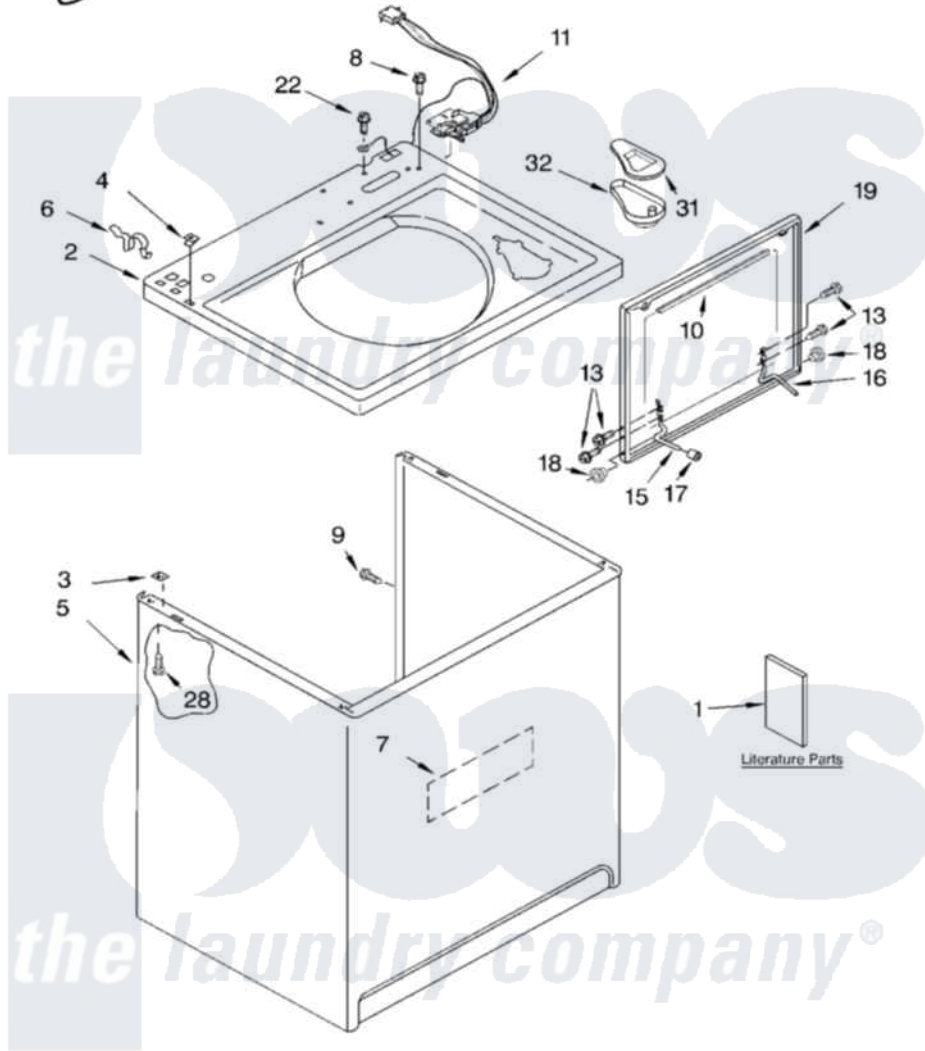

Whirlpool LSQ9010LG1 01 - TOP AND CABINET PARTS

TOP AND CABINET PARTS

For Models: LSQ9010LQ1, LSQ9010LW1, LSQ9010LG1
(Designer White) (White/Grey) (Biscuit/Gold)

AUTOMATIC
WASHER

6-03 Litho in U.S.A. (drd)

1

Part No. 8180068

[Whirlpool Residential Whirlpool LSQ9010LG1 Washer Parts](#) Parts Diagram 01 - TOP AND CABINET PARTS

[Click on the part number to view part](#)

Item	Original Part Number	Replaced By	Status	Part Description
1	LIT3956025		Not Available	Literature Parts (Installation Instructions)
"	LIT3955904		Not Available	Literature Parts (Feature Sheet)
"	LIT3955869			Literature Parts
"	LIT3956339		Not Available	Literature Parts (Energy Guide)
"	LIT8541273		Not Available	Literature Parts (Wiring Diagram)
"	N/A		Not Available	Following May Be Purchased DO-IT-YOURSELF REPAIR MANUALS
"	LIT4313896	4313896		Do-It-Yourself Repair Manuals
2	3955792			Top
"	3955793			Top
3	62750			Spacer, Cabinet To Top (4)
4	357213			Nut, Push-In
5	63424			Cabinet
"	3954357			Cabinet

6	62780		Clip, Top And Cabinet And Rear Panel
7	3976348		Absorber, Sound
8	3400611		Screw And Washer, Lid Switch
9	3357011	308685	Side Trim)
10	8054939		Seal, Lid
11	8054980		Switch, Lid
13	355274	W10119828	Screw, Lid Hinge Mounting
15	8055257		Hinge, Lid
16	8055256		Hinge, Lid
17	19119		Bumper, Lid Hinge
18	8319539		Bearing, Lid Hinge
19	3956016	3957547	Lid
"	3956017	3957548	Lid
22	3351614		Screw, Gearcase Cover Mounting
28	3390631		Screw, 10-16 X 3/8
31	3955788		Cover, Dispenser
32	8519517		Dispenser, Bleach