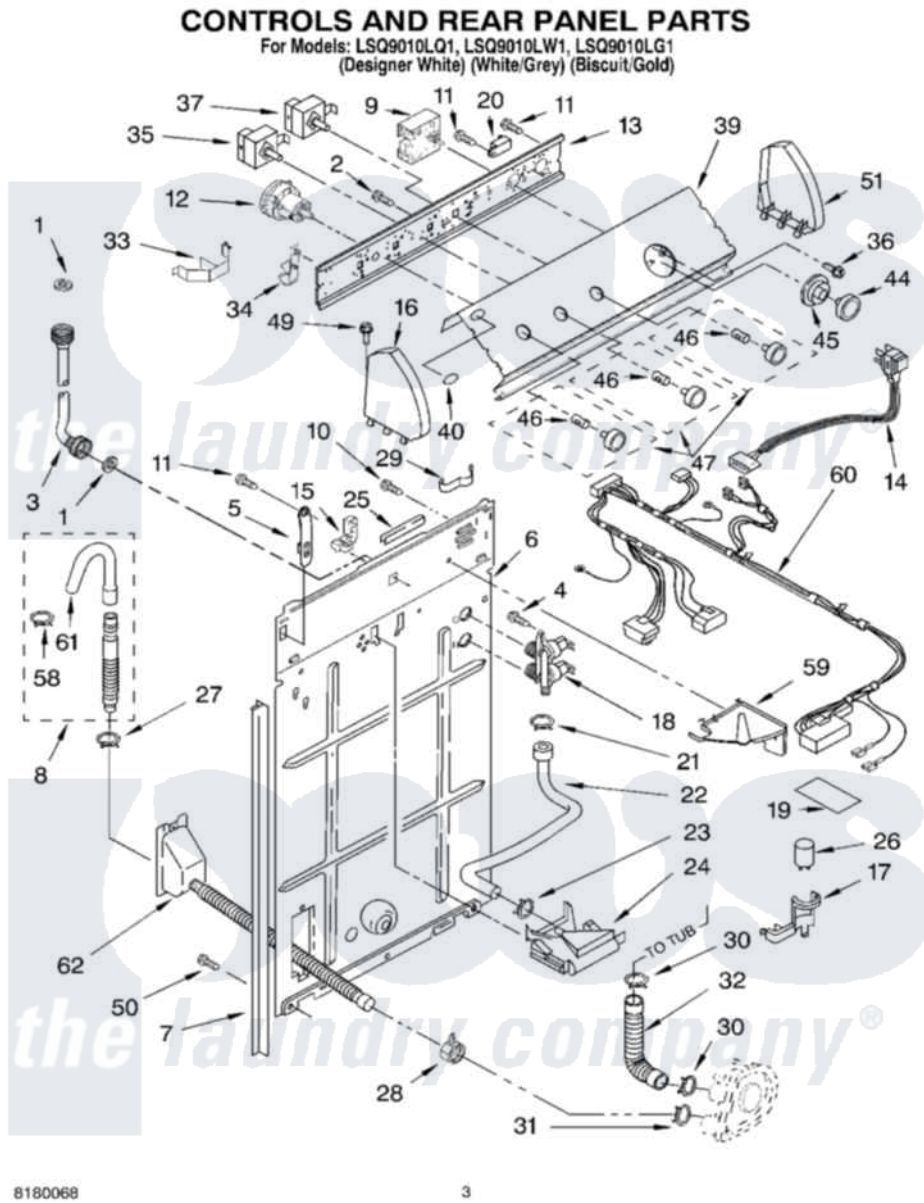

# Whirlpool LSQ9010LG1 02 - CONTROLS AND REAR PANEL PARTS

8180068

3

Whirlpool [Residential Whirlpool LSQ9010LG1 Washer Parts](#) Parts Diagram 02 - CONTROLS AND REAR PANEL PARTS  
Click on the part number to view part

Item	Original Part Number	Replaced By	Status	Part Description
1	3976300	<a href="#">16123</a>		Washer Inlet-Hose Miscellaneous Parts Must be Ordered Separately.
2	<a href="#">3400073</a>			Screw, Ground
3	3949374	<a href="#">89503</a>		Hose-Inlet
"	3949375	<a href="#">89503</a>		Hose-Inlet
4	<a href="#">9740848</a>			Screw, Mixing Valve Mounting
5	8318255	<a href="#">8568314</a>		Strap, Console
6	<a href="#">3357978</a>			Panel, Rear
7	<a href="#">62747</a>			Pad, Rear Panel
8	3951609	<a href="#">285664</a>		Hose
"	661577	<a href="#">285666</a>		Hose
"	3357090	<a href="#">285702</a>		Hose
9	<a href="#">8541270</a>			Timer, Control
10	<a href="#">3351614</a>			Screw, Gearcase Cover Mounting
11	<a href="#">90767</a>			Screw, 8A X 3/8 HeX Washer Head Tapping