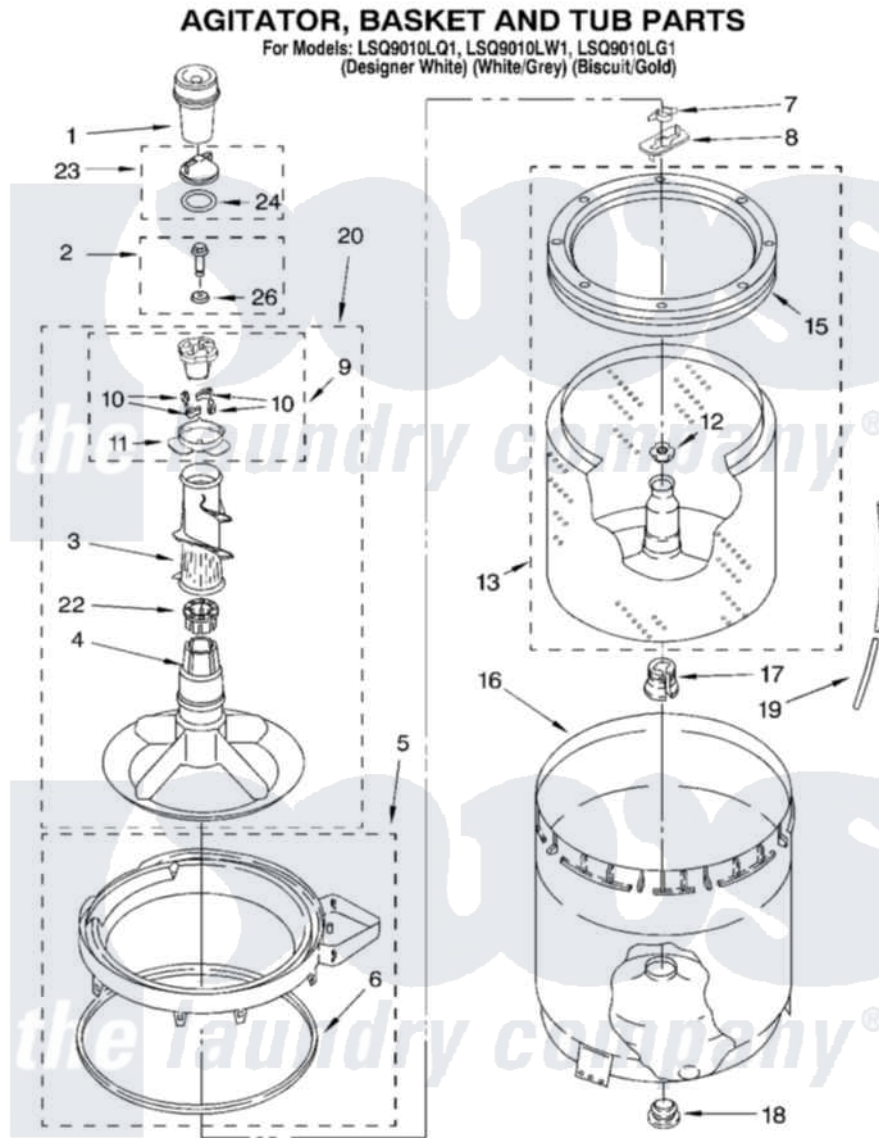

Whirlpool LSQ9010LG1 03 - AGITATOR, BASKET AND TUB PARTS

8180068

5

Whirlpool Residential Whirlpool LSQ9010LG1 Washer Parts Parts Diagram 03 - AGITATOR, BASKET AND TUB PARTS

[Click on the part number to view part](#)

Item	Original Part Number	Replaced By	Status	Part Description
1	63580			Dispenser, Fabric Softener
2	358237			Screw And Washer
3	3363003			Mover, Clothes
4	3951632			Agitator
5	8528150	W10445870		Ring-Tub
6	3976308			Gasket, Tub Ring
7	3354845			Clip, Agitator
8	3355921	8543666		Washer, Agitator
9	3951682	285809		Cam-Agitator
10	3366877	80040		Dog-Agitator
11	3952374			Bearing, Driven Cam
12	21366			Nut, Spanner
13	8526016	W10389328		Clothes Container, Assembly
15	8519788	387240		Ring, Balance
16	63849			Strain Relief, Power Cord
17	389140			Tub Block, Basket Drive

18	383727		Gasket, Centerpodt
19	3347780	353244	Hose, Pressure Switch
20	3951744		Agitator Assembly
22	3951608		Spacer, Thrust
23	3354733	W10074580	Cap, Barrier
24	3348855	W10072840	Fabric Softener
26	3949550		Washer