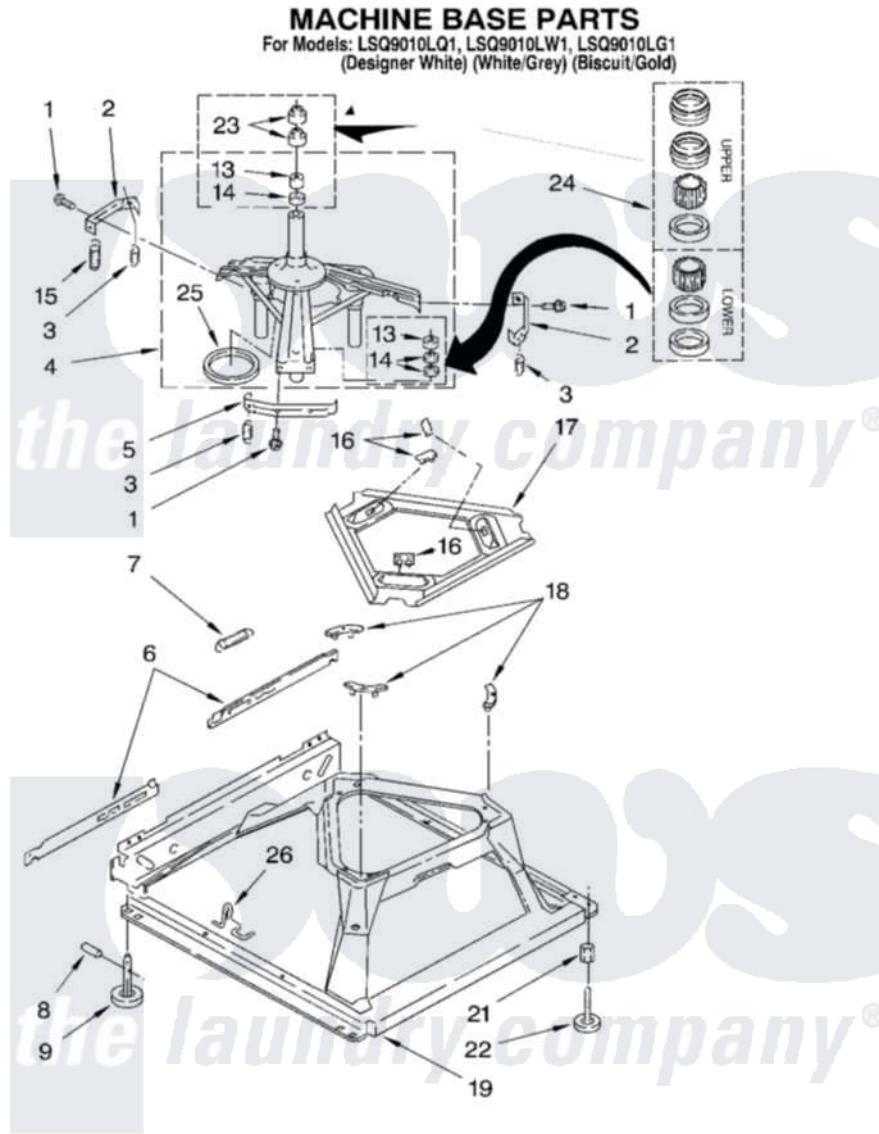

Whirlpool LSQ9010LG1 04 - MACHINE BASE PARTS

8180068

7

Whirlpool [Residential Whirlpool LSQ9010LG1 Washer Parts](#) Parts Diagram 04 - MACHINE BASE PARTS
Click on the part number to view part

Item	Original Part Number	Replaced By	Status	Part Description
1	3400076			Screw, Bracket Mounting
2	64067			Bracket, Spring Outer
3	63907			Spring, Suspension
4	3362087	280184		Support
5	64065			Bracket, Spring Outer
6	63466			Link, Leveling Mechanism
7	62597	8316845		Spring
8	62837			Pin, Knurled
9	62596	285244		Feet-Leveling
13	3347047	8546455		Bearing, Centerpost
14	357409	359449		Seal, Agitator Shaft
15	388492	W10250667		Spring, Counterweight
16	62568	285219		Pad
17	3946509			Plate, Suspension
18	3363660	285744		Pad
19	3946512	285771		Base

21	3359452		Nut, Lock
22	389102	W10001130	Foot, Leveling
23	356934	8577376	Seal, Centerpost
24	285203		Centerpost Bearing Kit
25	63134		Ring, Sound Deadening
26	63806	W10145155	Retainer, Suspension Spring