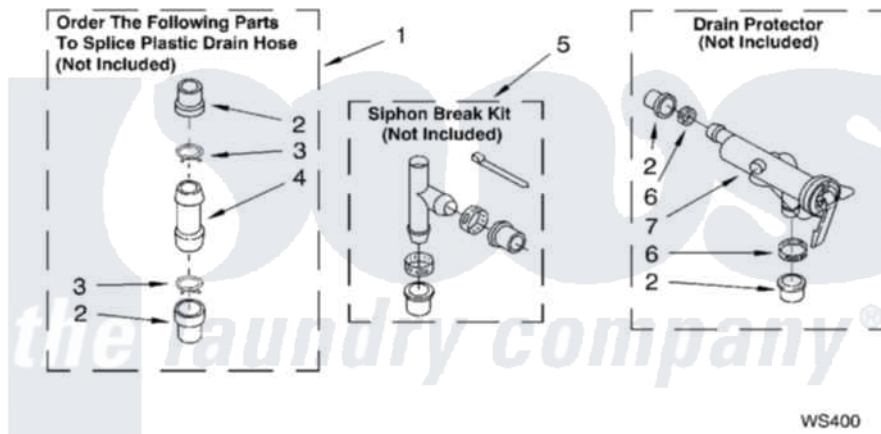

WATER SYSTEM PARTS
 For Models: LSQ9010LQ1, LSQ9010LW1, LSQ9010LG1
 (Designer White) (White/Grey) (Biscuit/Gold)

8180068

13

[Whirlpool Residential Whirlpool LSQ9010LG1 Washer Parts](#) Parts Diagram 09 - WATER SYSTEM PARTS
 Click on the part number to view part

Item	Original Part Number	Replaced By	Status	Part Description
1	285442			Water System Parts
2	285321			Water System Parts
3	370447	285655		Clamp, Hose
4	16272			Connector, Straight
5	285320			Water System Parts
6	65349	285655		Clamp, Hose
7	367031			Water System Parts