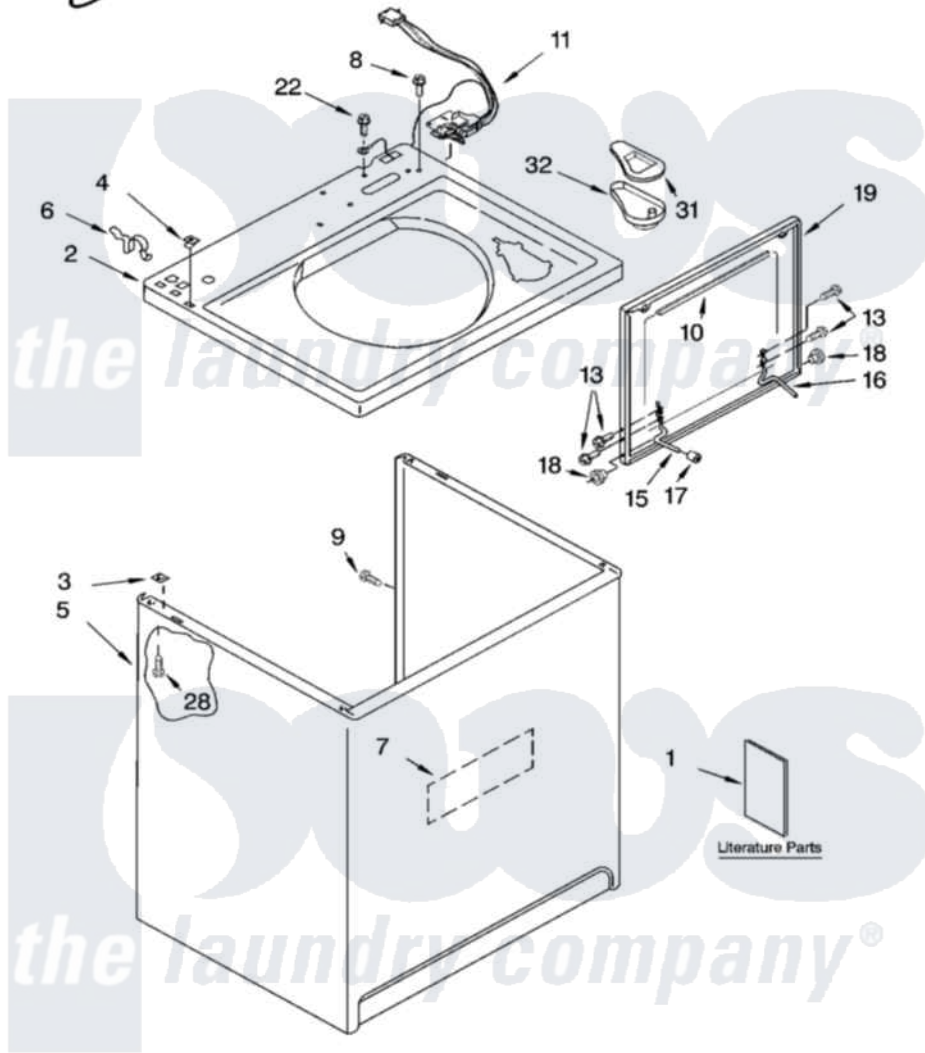

# Whirlpool LSQ9010LG2 01 - TOP AND CABINET PARTS

## TOP AND CABINET PARTS

For Models: LSQ9010LQ2, LSQ9010LW2, LSQ9010LG2  
(Designer White) (White/Grey) (Biscuit/Gold)

AUTOMATIC  
WASHER

10-03 Litho in U.S.A. (dtd)

1

Part No. 8180134

[Whirlpool Residential Whirlpool LSQ9010LG2 Washer Parts](#) Parts Diagram 01 - TOP AND CABINET PARTS  
Click on the part number to view part