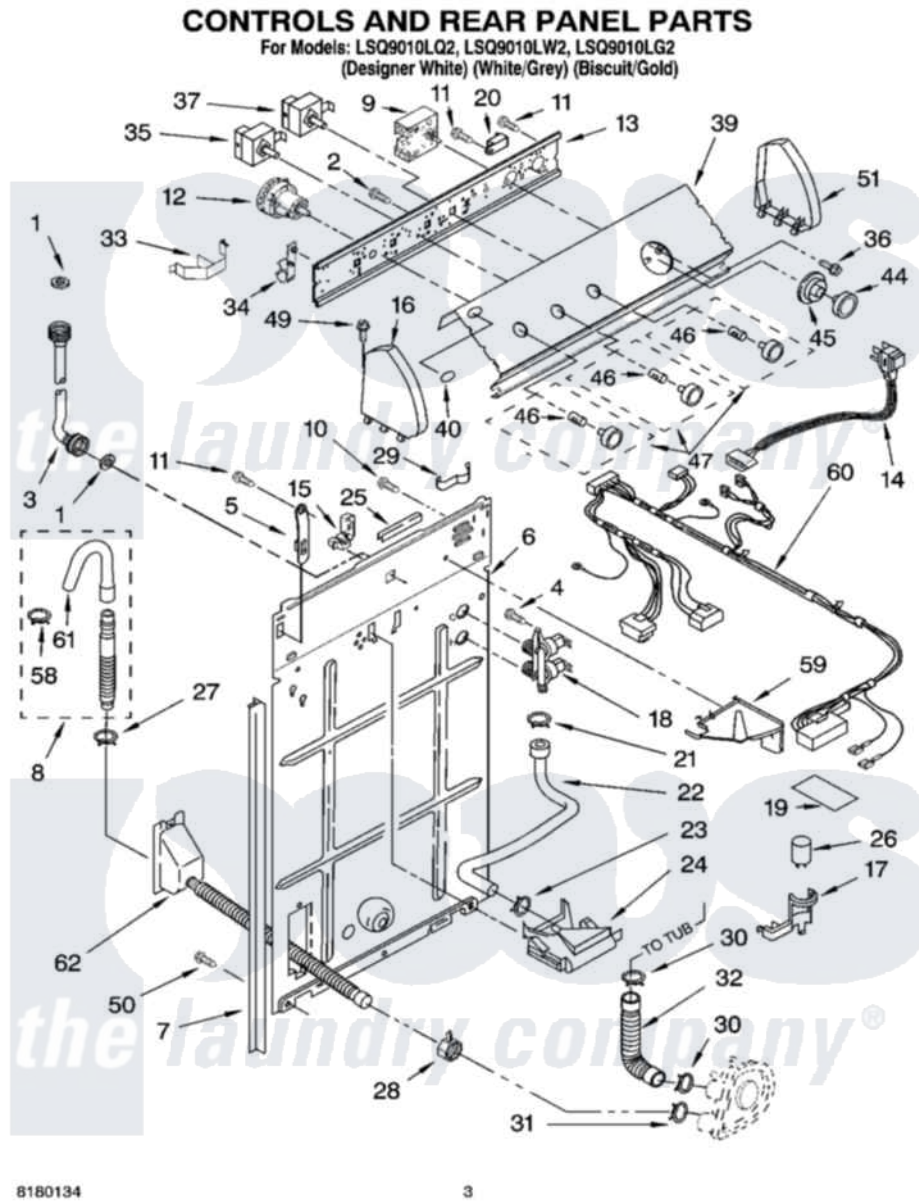

Whirlpool LSQ9010LG2 02 - CONTROLS AND REAR PANEL PARTS

8180134

3

Whirlpool Residential Whirlpool LSQ9010LG2 Washer Parts Parts Diagram 02 - CONTROLS AND REAR PANEL PARTS
Click on the part number to view part

Item	Original Part Number	Replaced By	Status	Part Description
1	3976300	16123		Washer Inlet-Hose Miscellaneous Parts Must be Ordered Separately.
2	3400073			Screw, Ground
3	3949374	89503		Hose-Inlet
"	3949375	89503		Hose-Inlet
4	9740848			Screw, Mixing Valve Mounting
5	8318255	8568314		Strap, Console
6	3357978			Panel, Rear
7	62747			Pad, Rear Panel
8	3951609	285664		Hose
"	661577	285666		Hose
"	3357090	285702		Hose
9	3951702			Timer, Control
10	3351614			Screw, Gearcase Cover Mounting
11	90767			Screw, 8A X 3/8 HeX Washer Head Tapping