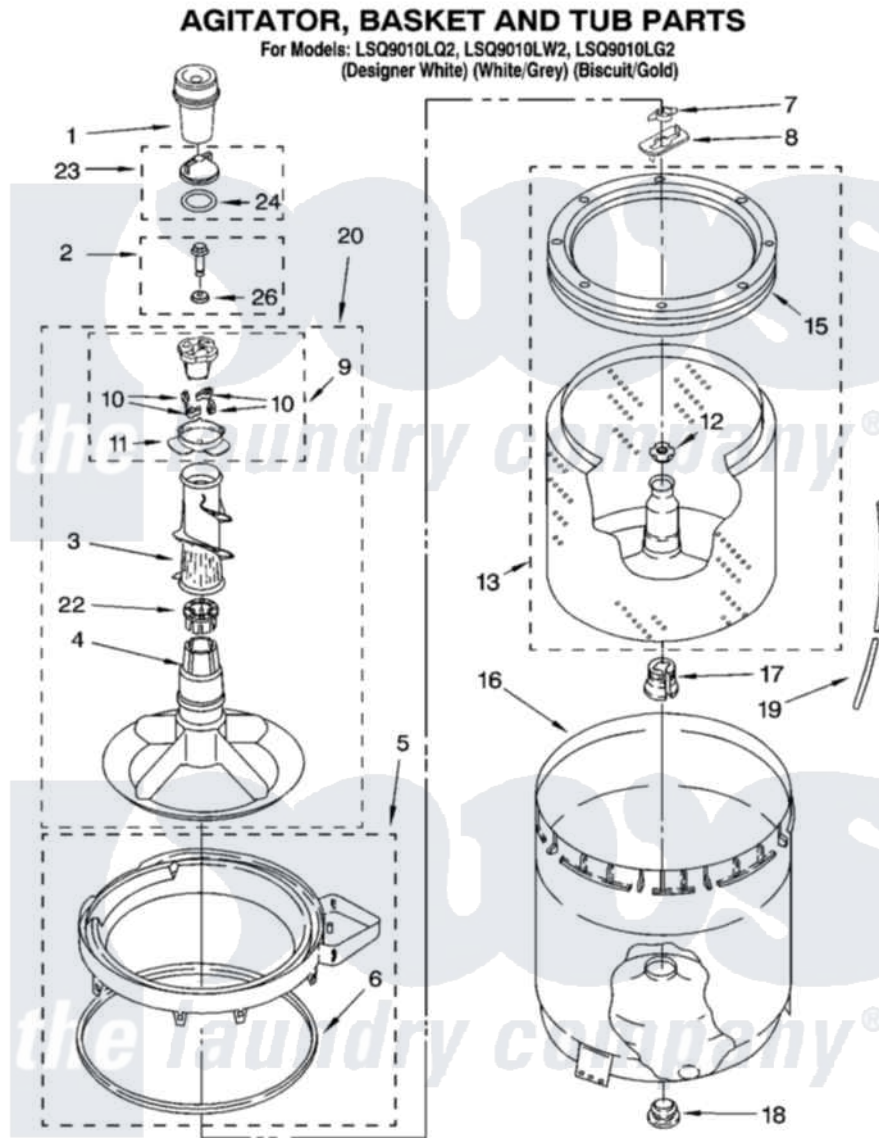

Whirlpool LSQ9010LG2 03 - AGITATOR, BASKET AND TUB PARTS

8180134

5

Whirlpool Residential Whirlpool LSQ9010LG2 Washer Parts Parts Diagram 03 - AGITATOR, BASKET AND TUB PARTS

[Click on the part number to view part](#)

Item	Original Part Number	Replaced By	Status	Part Description
1	63580			Dispenser, Fabric Softener
2	358237			Screw And Washer
3	3363003			Mover, Clothes
4	3951632			Agitator
5	8528150	W10445870		Ring-Tub
6	3976308			Gasket, Tub Ring
7	3354845			Clip, Agitator
8	3355921	8543666		Washer, Agitator
9	3951682	285809		Cam-Agitator
10	3366877	80040		Dog-Agitator
11	3952374			Bearing, Driven Cam
12	21366			Nut, Spanner
13	8526016	W10389328		Clothes Container, Assembly
15	8519788	387240		Ring, Balance
16	63849			Strain Relief, Power Cord
17	389140			Tub Block, Basket Drive

18	383727		Gasket, Centerpodt
19	3347780	353244	Hose, Pressure Switch
20	3951744		Agitator Assembly
22	3951608		Spacer, Thrust
23	3354733	W10074580	Cap, Barrier
24	3348855	W10072840	Fabric Softener
26	3949550		Washer