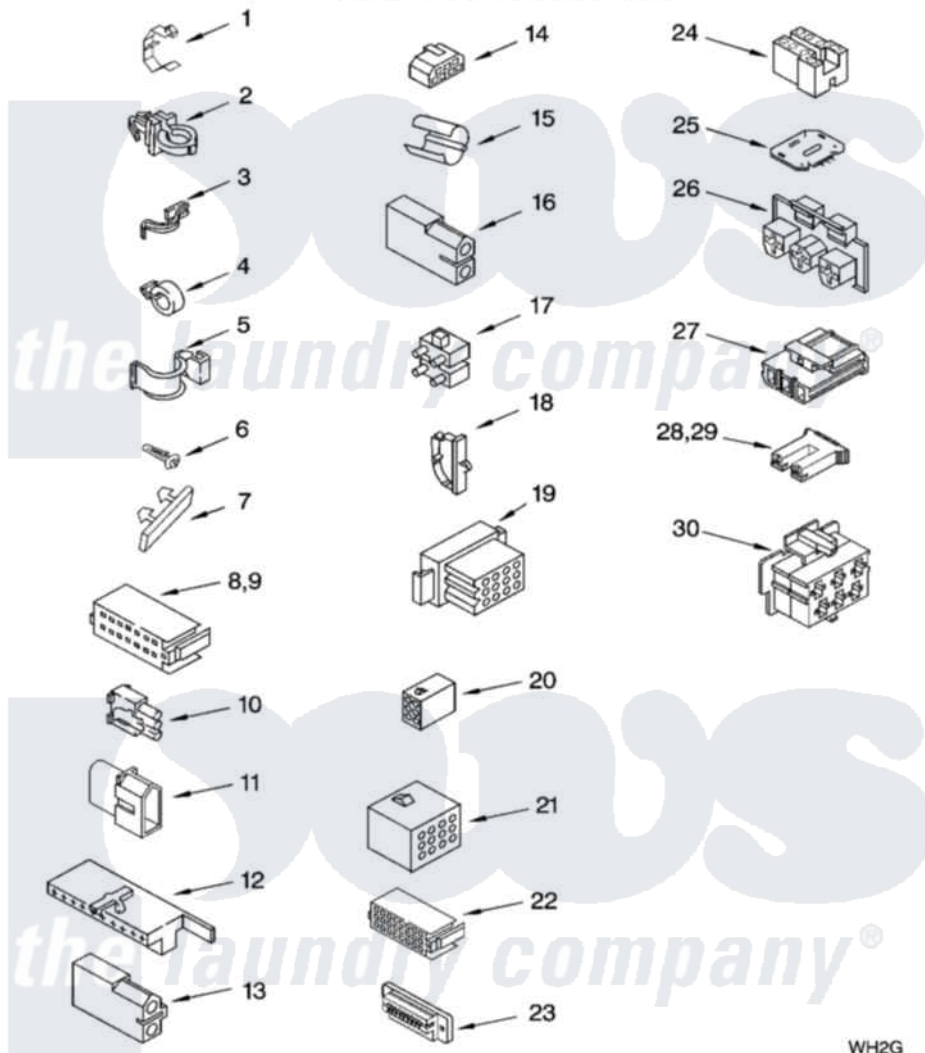

# Whirlpool LSQ9010LG2 06 - WIRING HARNESS PARTS

## WIRING HARNESS PARTS

For Models: LSQ9010LQ2, LSQ9010LW2, LSQ9010LG2  
(Designer White) (White/Grey) (Biscuit/Gold)

WH2G

8180134

9

Whirlpool [Residential Whirlpool LSQ9010LG2 Washer Parts](#) Parts Diagram 06 - WIRING HARNESS PARTS  
Click on the part number to view part

Item	Original Part Number	Replaced By	Status	Part Description
1	<a href="#">3349557</a>			Retainer, Harness
2	388498		Not Available	Clip, Harness
3	3347812	<a href="#">8528351</a>		Clip
4	3352501	<a href="#">8559320</a>		Restraint, Hose
5	<a href="#">90016</a>			Clip, Pressure Switch Hose
6	3390496	<a href="#">8281256</a>		Clip, Harness
7	<a href="#">389379</a>			Retainer, Side To Feature Panel
8	<a href="#">352090</a>			Timer, Block Disconnect
9	<a href="#">352089</a>			Timer, Block Disconnect
10	<a href="#">62889</a>			Receptacle, Terminal
11	<a href="#">353424</a>			Plug, Terminal
12	<a href="#">62505</a>			Block, Disconnect
13	3348075			Block, Disconnect (Motor 3 Speed) (Use Term. 94613 Or 94614)
14	<a href="#">3347243</a>			Block, Disconnect

15	<a href="#">63523</a>		Harness, Protector
16	<a href="#">717252</a>		Receptacle, Terminal
17	387566		Plug, Terminal (4-Way) (Power Cord) (Use M3 Screws)
18	<a href="#">3352944</a>		Clip, Harness
19	3390423	Not Available	Block, Disconnect (12-Way) (Timer) (Use Term. 94613)
20	3347730	Not Available	Receptacle, (6-Way) (Use Term. 94613)
21	388818		Plug, Terminal (12-Way) (Use Term. 94613 Or 94614)
22	3369366	Not Available	Timer, Block Disconnect (Black) (Amp) (Use Term. 3369365)
23	3349494		Connector, Etc
24	60687		Connector, Relay (Use Term. 308569)
25	3407125	<a href="#">3955728</a>	Control, Etc
26	3948617	<a href="#">2172937</a>	Connector
27	<a href="#">3360056</a>		Connector
28	<a href="#">3354925</a>		Block, Connector
29	<a href="#">3354926</a>		Block, Connector
30	3948615	Not Available	Connector (T.P.A.) (6-Circuit) (Temp. Switch) (Use Term. 3948619 OR 3948620.)