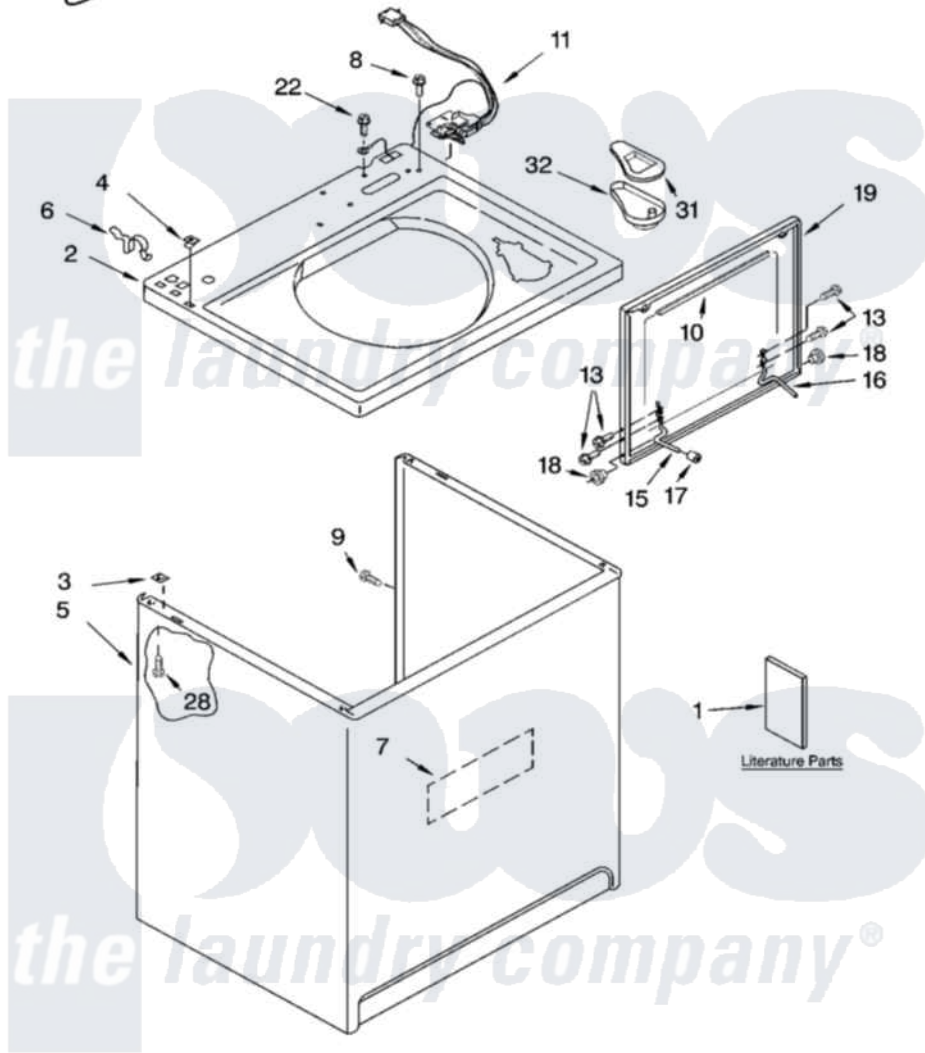

# Whirlpool LSQ9010LG3 01 - TOP AND CABINET PARTS

## TOP AND CABINET PARTS

For Models: LSQ9010LW3, LSQ9010LG3  
(White/Grey) (Biscuit/Gold)

AUTOMATIC  
WASHER

11-03 Litho in U.S.A. (drd)

1

Part No. 8180174

[Whirlpool Residential Whirlpool LSQ9010LG3 Washer Parts](#) Parts Diagram 01 - TOP AND CABINET PARTS