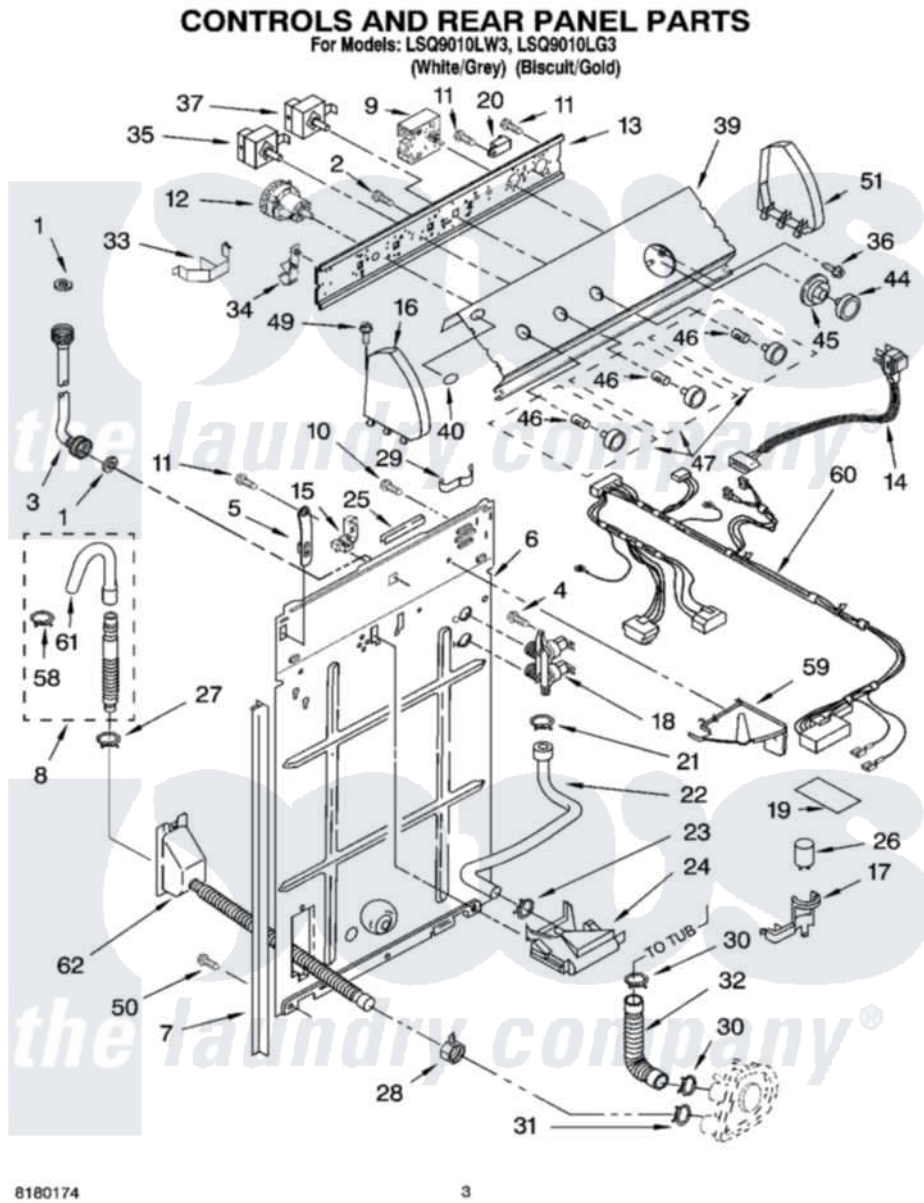

Whirlpool LSQ9010LG3 02 - CONTROLS AND REAR PANEL PARTS

Whirlpool [Residential Whirlpool LSQ9010LG3 Washer Parts](#) Parts Diagram 02 - CONTROLS AND REAR PANEL PARTS
Click on the part number to view part

Item	Original Part Number	Replaced By	Status	Part Description
1	3976300	16123		Washer Inlet-Hose Miscellaneous Parts Must be Ordered Separately.
2	3400073			Screw, Ground
3	3949374	89503		Hose-Inlet
"	3949375	89503		Hose-Inlet
4	9740848			Screw, Mixing Valve Mounting
5	8318255	8568314		Strap, Console
6	3357978			Panel, Rear
7	62747			Pad, Rear Panel
8	3951609	285664		Hose
"	661577	285666		Hose
"	3357090	285702		Hose
9	8541270			Timer, Control
10	3351614			Screw, Gearcase Cover Mounting
11	90767			Screw, 8A X 3/8 HeX Washer Head Tapping