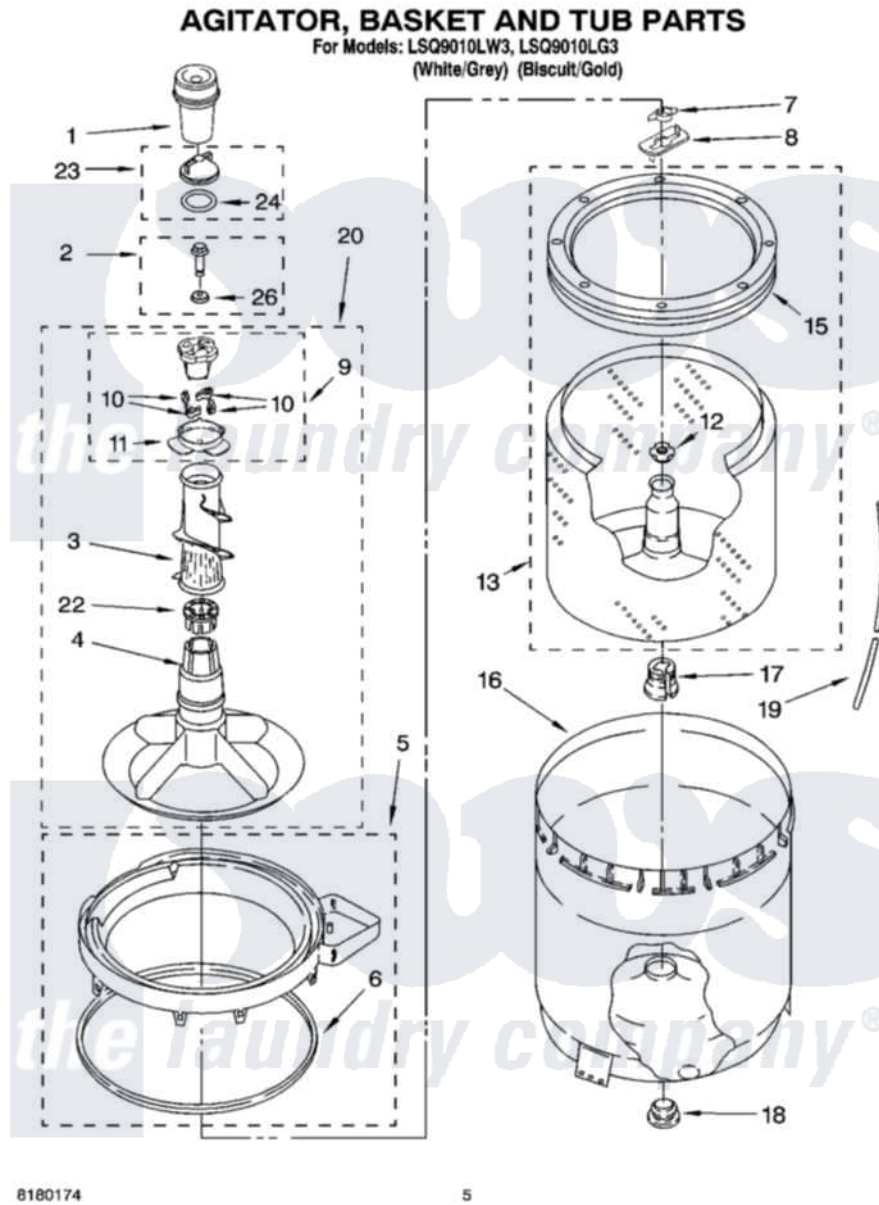

# Whirlpool LSQ9010LG3 03 - AGITATOR, BASKET AND TUB PARTS

8180174

5

Whirlpool Residential Whirlpool LSQ9010LG3 Washer Parts Parts Diagram 03 - AGITATOR, BASKET AND TUB PARTS

[Click on the part number to view part](#)

Item	Original Part Number	Replaced By	Status	Part Description
1	<a href="#">63580</a>			Dispenser, Fabric Softener
2	<a href="#">358237</a>			Screw And Washer
3	<a href="#">3363003</a>			Mover, Clothes
4	<a href="#">3951632</a>			Agitator
5	8528150	<a href="#">W10445870</a>		Ring-Tub
6	<a href="#">3976308</a>			Gasket, Tub Ring
7	<a href="#">3354845</a>			Clip, Agitator
8	3355921	<a href="#">8543666</a>		Washer, Agitator
9	3951682	<a href="#">285809</a>		Cam-Agitator
10	3366877	<a href="#">80040</a>		Dog-Agitator
11	<a href="#">3952374</a>			Bearing, Driven Cam
12	<a href="#">21366</a>			Nut, Spanner
13	8526016	<a href="#">W10389328</a>		Clothes Container, Assembly
15	8519788	<a href="#">387240</a>		Ring, Balance
16	<a href="#">63849</a>			Strain Relief, Power Cord
17	<a href="#">389140</a>			Tub Block, Basket Drive

18	<a href="#">383727</a>		Gasket, Centerpodt
19	3347780	<a href="#">353244</a>	Hose, Pressure Switch
20	<a href="#">3951744</a>		Agitator Assembly
22	<a href="#">3951608</a>		Spacer, Thrust
23	3354733	<a href="#">W10074580</a>	Cap, Barrier
24	3348855	<a href="#">W10072840</a>	Fabric Softener
26	<a href="#">3949550</a>		Washer