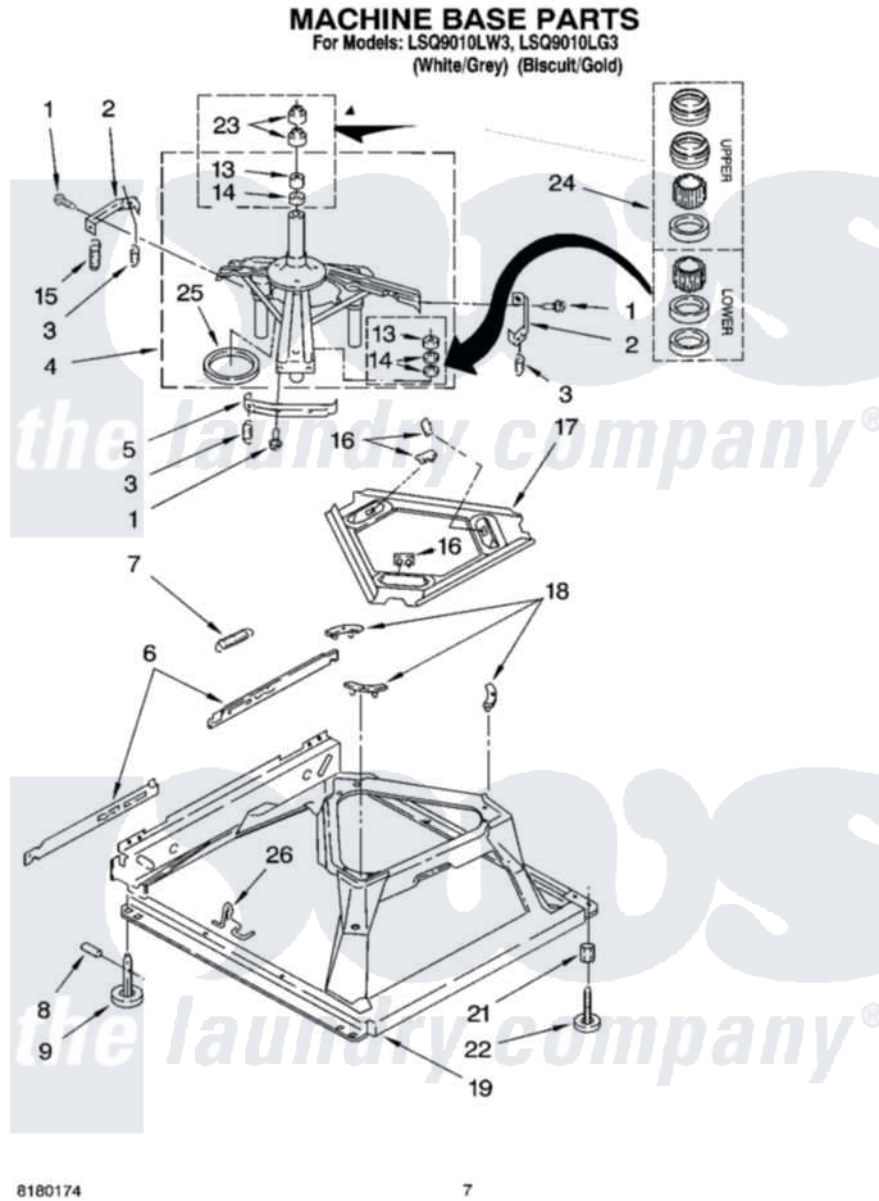

Whirlpool LSQ9010LG3 04 - MACHINE BASE PARTS

Whirlpool [Residential Whirlpool LSQ9010LG3 Washer Parts](#) Parts Diagram 04 - MACHINE BASE PARTS
Click on the part number to view part

Item	Original Part Number	Replaced By	Status	Part Description
1	3400076			Screw, Bracket Mounting
2	64067			Bracket, Spring Outer
3	63907			Spring, Suspension
4	3362087	280184		Support
5	64065			Bracket, Spring Outer
6	63466			Link, Leveling Mechanism
7	62597	8316845		Spring
8	62837			Pin, Knurled
9	62596	285244		Feet-Leveling
13	3347047	8546455		Bearing, Centerpost
14	357409	359449		Seal, Agitator Shaft
15	388492	W10250667		Spring, Counterweight
16	62568	285219		Pad
17	3946509			Plate, Suspension
18	3363660	285744		Pad
19	3946512	285771		Base

21	3359452		Nut, Lock
22	389102	W10001130	Foot, Leveling
23	356934	8577376	Seal, Centerpost
24	285203		Centerpost Bearing Kit
25	63134		Ring, Sound Deadening
26	63806	W10145155	Retainer, Suspension Spring