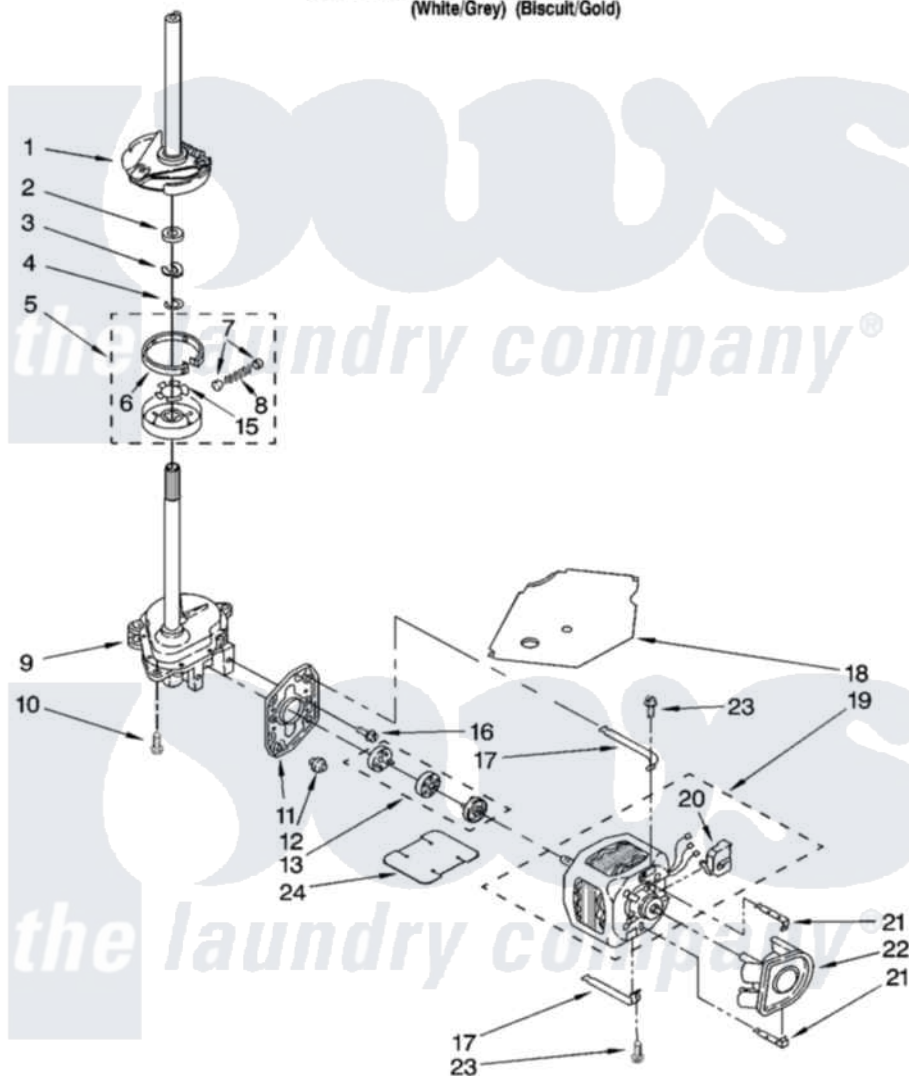

# Whirlpool LSQ9010LG3 05 - BRAKE, CLUTCH, GEARCASE, MOTOR AND PUMP PARTS

## BRAKE, CLUTCH, GEARCASE, MOTOR AND PUMP PARTS

For Models: LSQ9010LW3, LSQ9010LG3  
(White/Grey) (Biscuit/Gold)

8

8180174

Whirlpool [Residential Whirlpool LSQ9010LG3 Washer Parts](#) Parts Diagram 05 - BRAKE, CLUTCH, GEARCASE, MOTOR AND PUMP PARTS  
Click on the part number to view part

Item	Original Part Number	Replaced By	Status	Part Description
1	388952	<a href="#">285792</a>		Basketdrive
2	<a href="#">63292</a>			Washer, Spin Tube Thrust
3	62697	<a href="#">W10080230</a>		Ring, Spin Tube Support
4	63283	<a href="#">285353</a>		Ring
5	3951311	<a href="#">285785</a>		Clutch
6	3951308	<a href="#">285790</a>		Lining
7	<a href="#">62646</a>			Cap, Clutch Spring
8	<a href="#">3946792</a>			Spring And Damper Assembly
9	3360630	<a href="#">3360629</a>		Gearcase
10	3357334	<a href="#">3400516</a>		Screw Anti-Rattle
11	<a href="#">62611</a>			Plate, Motor Mount To Gearcase
12	<a href="#">62691</a>			Grommet, Motor
13	285753	<a href="#">285753A</a>		Coupling
15	<a href="#">3355454</a>			Clip, Main Drive

16	<a href="#">3400516</a>		Screw Anti-Rattle
17	3349637	<a href="#">W10086010</a>	Retainer, Motor
18	<a href="#">3362089</a>		Shield, Tub To Motor
19	8528157	<a href="#">661600</a>	Motor, Main Drive
20	<a href="#">3952056</a>		Switch, Main Drive Motor
21	<a href="#">8546127</a>		Retainer, Pump
22	<a href="#">3363394</a>		Pump
23	3387485	<a href="#">273556</a>	Screw, 10-16 X 5/8
24	<a href="#">3946532</a>		Shield, Motor