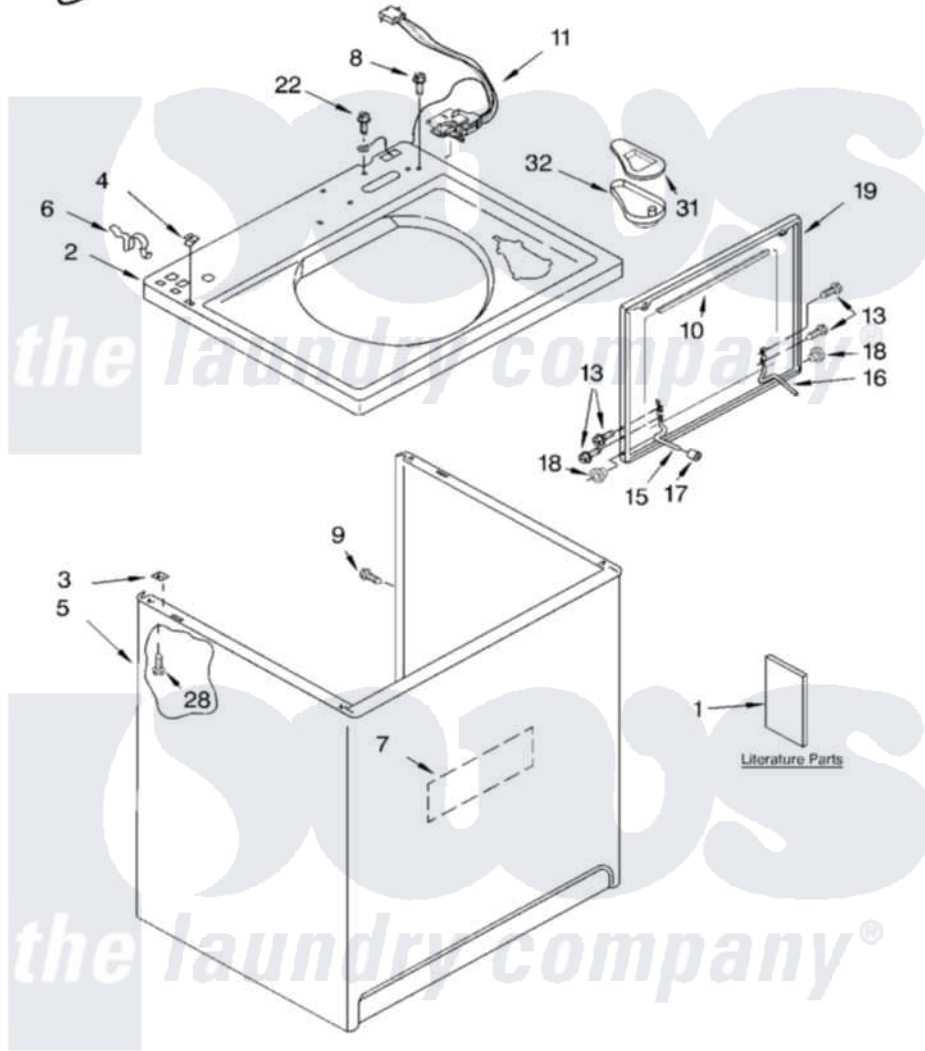

Whirlpool LSQ9010LQ1 01 - TOP AND CABINET PARTS

TOP AND CABINET PARTS

For Models: LSQ9010LQ1, LSQ9010LW1, LSQ9010LG1
(Designer White) (White/Grey) (Biscuit/Gold)

AUTOMATIC
WASHER

6-03 Litho in U.S.A. (drd)

1

Part No. 8180068

[Whirlpool Residential Whirlpool LSQ9010LQ1 Washer Parts](#) Parts Diagram 01 - TOP AND CABINET PARTS

[Click on the part number to view part](#)

Item	Original Part Number	Replaced By	Status	Part Description
1	LIT3956025		Not Available	Literature Parts (Installation Instructions)
"	LIT3955904		Not Available	Literature Parts (Feature Sheet)
"	LIT3955869			Literature Parts
"	LIT3956339		Not Available	Literature Parts (Energy Guide)
"	LIT8541273		Not Available	Literature Parts (Wiring Diagram)
"	N/A		Not Available	Following May Be Purchased DO-IT-YOURSELF REPAIR MANUALS
"	LIT4313896	4313896		Do-It-Yourself Repair Manuals
2	3955792			Top
"	3955793			Top
3	62750			Spacer, Cabinet To Top (4)
4	357213			Nut, Push-In
5	63424			Cabinet
"	3954357			Cabinet

6	62780		Clip, Top And Cabinet And Rear Panel
7	3976348		Absorber, Sound
8	3400611		Screw And Washer, Lid Switch
9	3357011	308685	Side Trim)
10	8054939		Seal, Lid
11	8054980		Switch, Lid
13	355274	W10119828	Screw, Lid Hinge Mounting
15	8055257		Hinge, Lid
16	8055256		Hinge, Lid
17	19119		Bumper, Lid Hinge
18	8319539		Bearing, Lid Hinge
19	3956016	3957547	Lid
"	3956017	3957548	Lid
22	3351614		Screw, Gearcase Cover Mounting
28	3390631		Screw, 10-16 X 3/8
31	3955788		Cover, Dispenser
32	8519517		Dispenser, Bleach