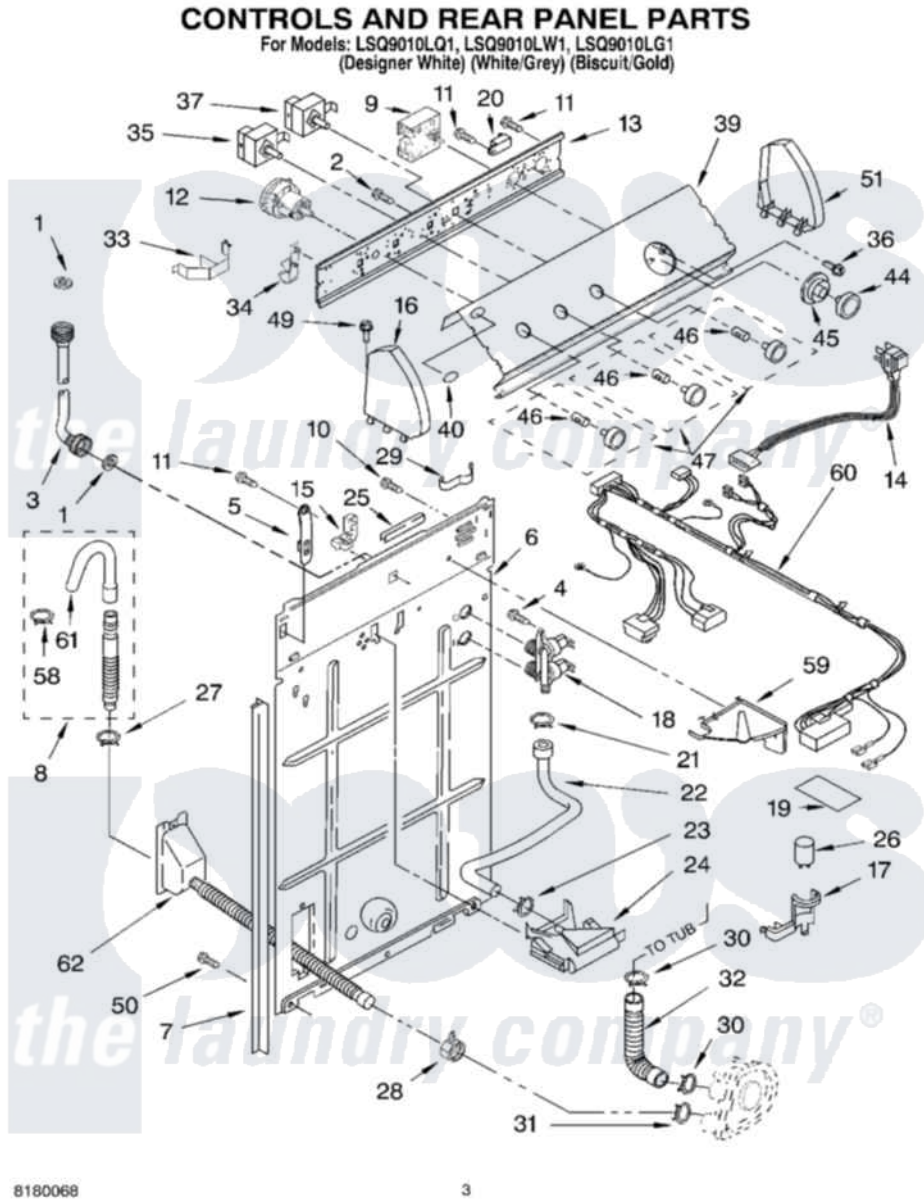

Whirlpool LSQ9010LQ1 02 - CONTROLS AND REAR PANEL PARTS

8180068

3

Whirlpool [Residential Whirlpool LSQ9010LQ1 Washer Parts](#) Parts Diagram 02 - CONTROLS AND REAR PANEL PARTS
Click on the part number to view part

Item	Original Part Number	Replaced By	Status	Part Description
1	3976300	16123		Washer Inlet-Hose Miscellaneous Parts Must be Ordered Separately.
2	3400073			Screw, Ground
3	3949374	89503		Hose-Inlet
"	3949375	89503		Hose-Inlet
4	9740848			Screw, Mixing Valve Mounting
5	8318255	8568314		Strap, Console
6	3357978			Panel, Rear
7	62747			Pad, Rear Panel
8	3951609	285664		Hose
"	661577	285666		Hose
"	3357090	285702		Hose
9	8541270			Timer, Control
10	3351614			Screw, Gearcase Cover Mounting
11	90767			Screw, 8A X 3/8 HeX Washer Head Tapping