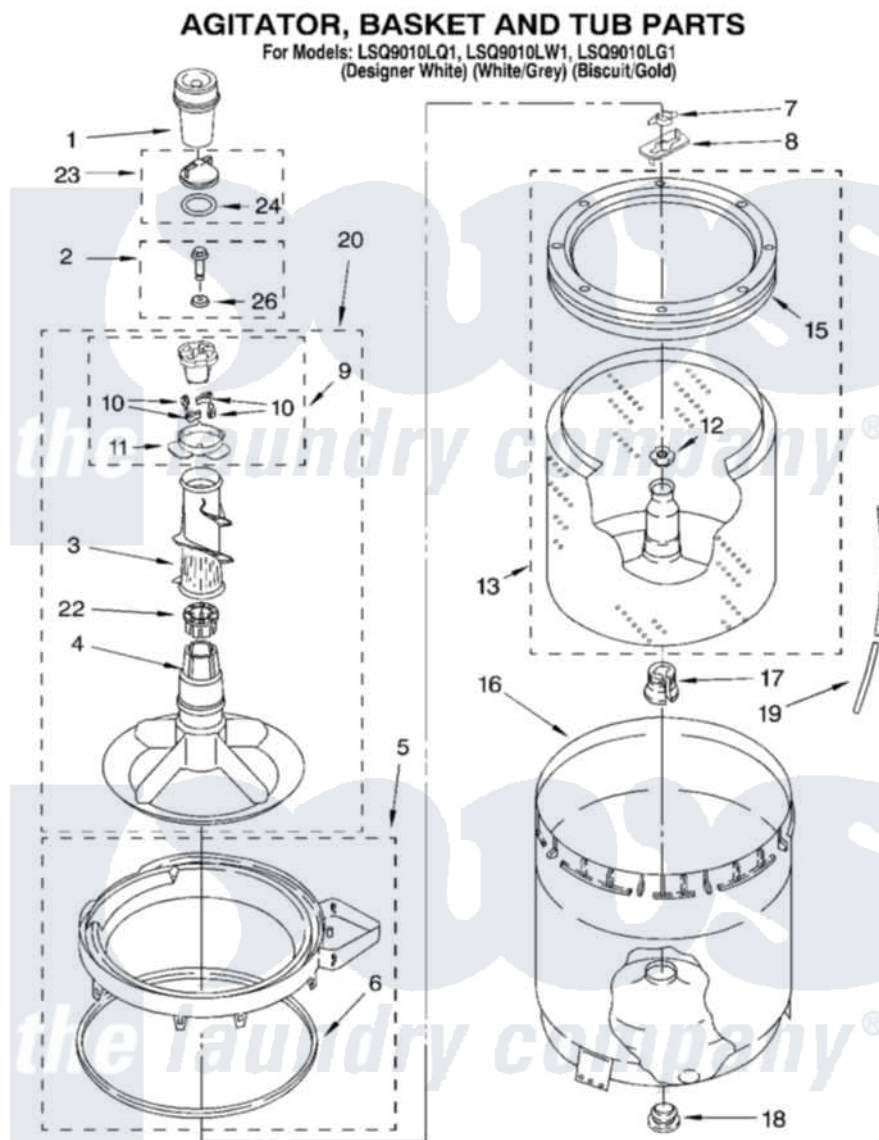

Whirlpool LSQ9010LQ1 03 - AGITATOR, BASKET AND TUB PARTS

8180068

5

Whirlpool Residential Whirlpool LSQ9010LQ1 Washer Parts Parts Diagram 03 - AGITATOR, BASKET AND TUB PARTS

[Click on the part number to view part](#)

Item	Original Part Number	Replaced By	Status	Part Description
1	63580			Dispenser, Fabric Softener
2	358237			Screw And Washer
3	3363003			Mover, Clothes
4	3951632			Agitator
5	8528150	W10445870		Ring-Tub
6	3976308			Gasket, Tub Ring
7	3354845			Clip, Agitator
8	3355921	8543666		Washer, Agitator
9	3951682	285809		Cam-Agitator
10	3366877	80040		Dog-Agitator
11	3952374			Bearing, Driven Cam
12	21366			Nut, Spanner
13	8526016	W10389328		Clothes Container, Assembly
15	8519788	387240		Ring, Balance
16	63849			Strain Relief, Power Cord
17	389140			Tub Block, Basket Drive

18	383727		Gasket, Centerpodt
19	3347780	353244	Hose, Pressure Switch
20	3951744		Agitator Assembly
22	3951608		Spacer, Thrust
23	3354733	W10074580	Cap, Barrier
24	3348855	W10072840	Fabric Softener
26	3949550		Washer